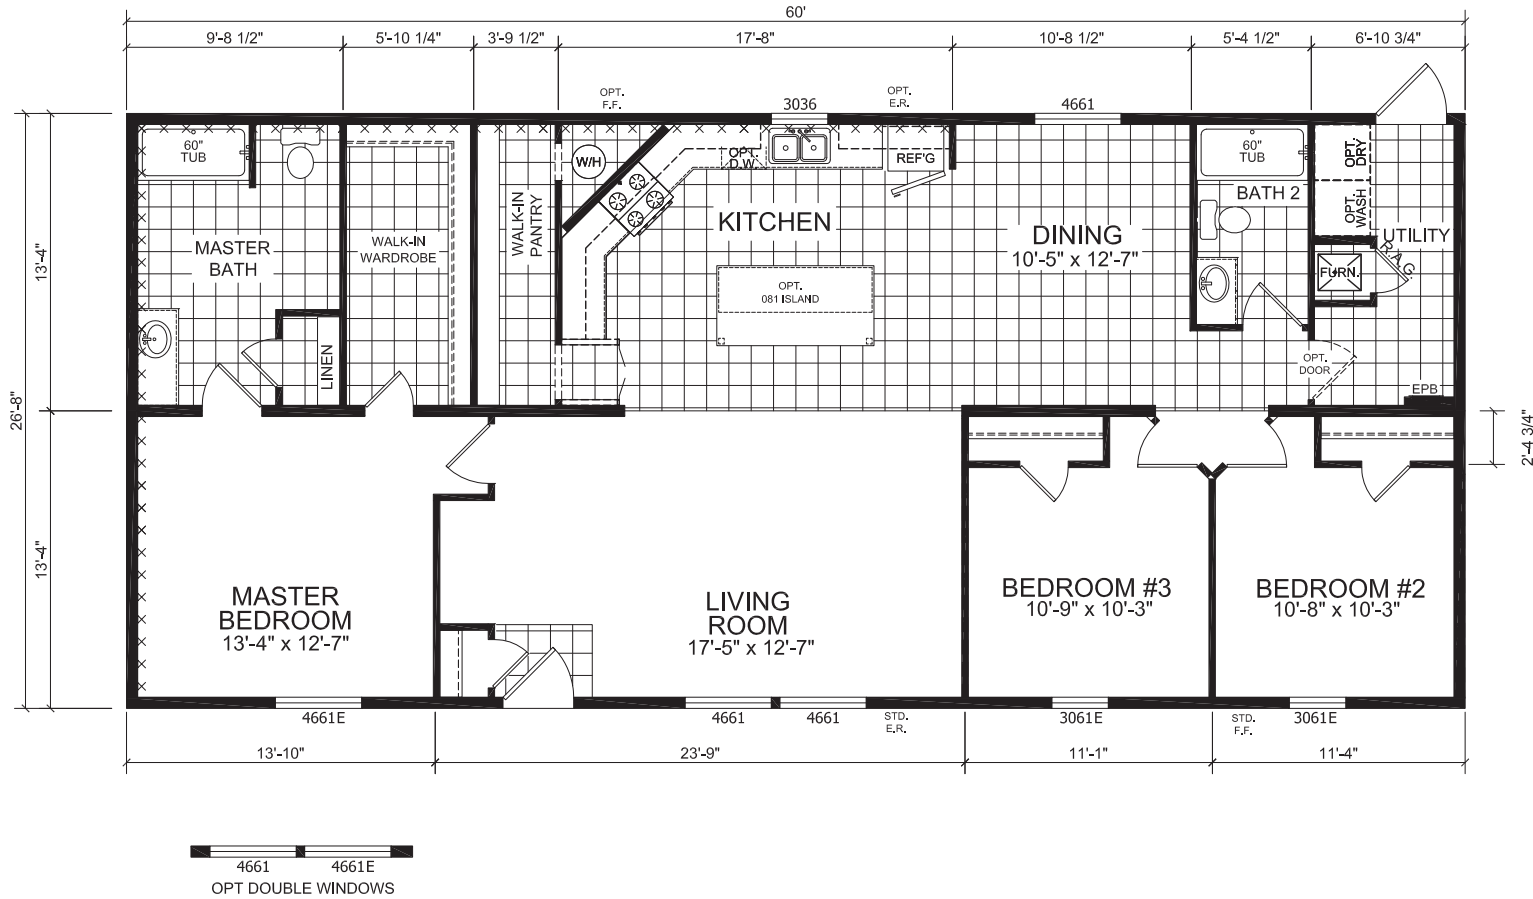

Wrenn

Dutch Diamond - Woodward Series

1,600 SQ. FT. (Approximate) 3 Bedroom, 2 Bath

Last Updated: 11-22-22

FACTORY EXPO HOME CENTERS
 6855 West 700 South
 Topeka, IN 46571

FactoryDirectMobileHomes.com | 1-800-581-5380