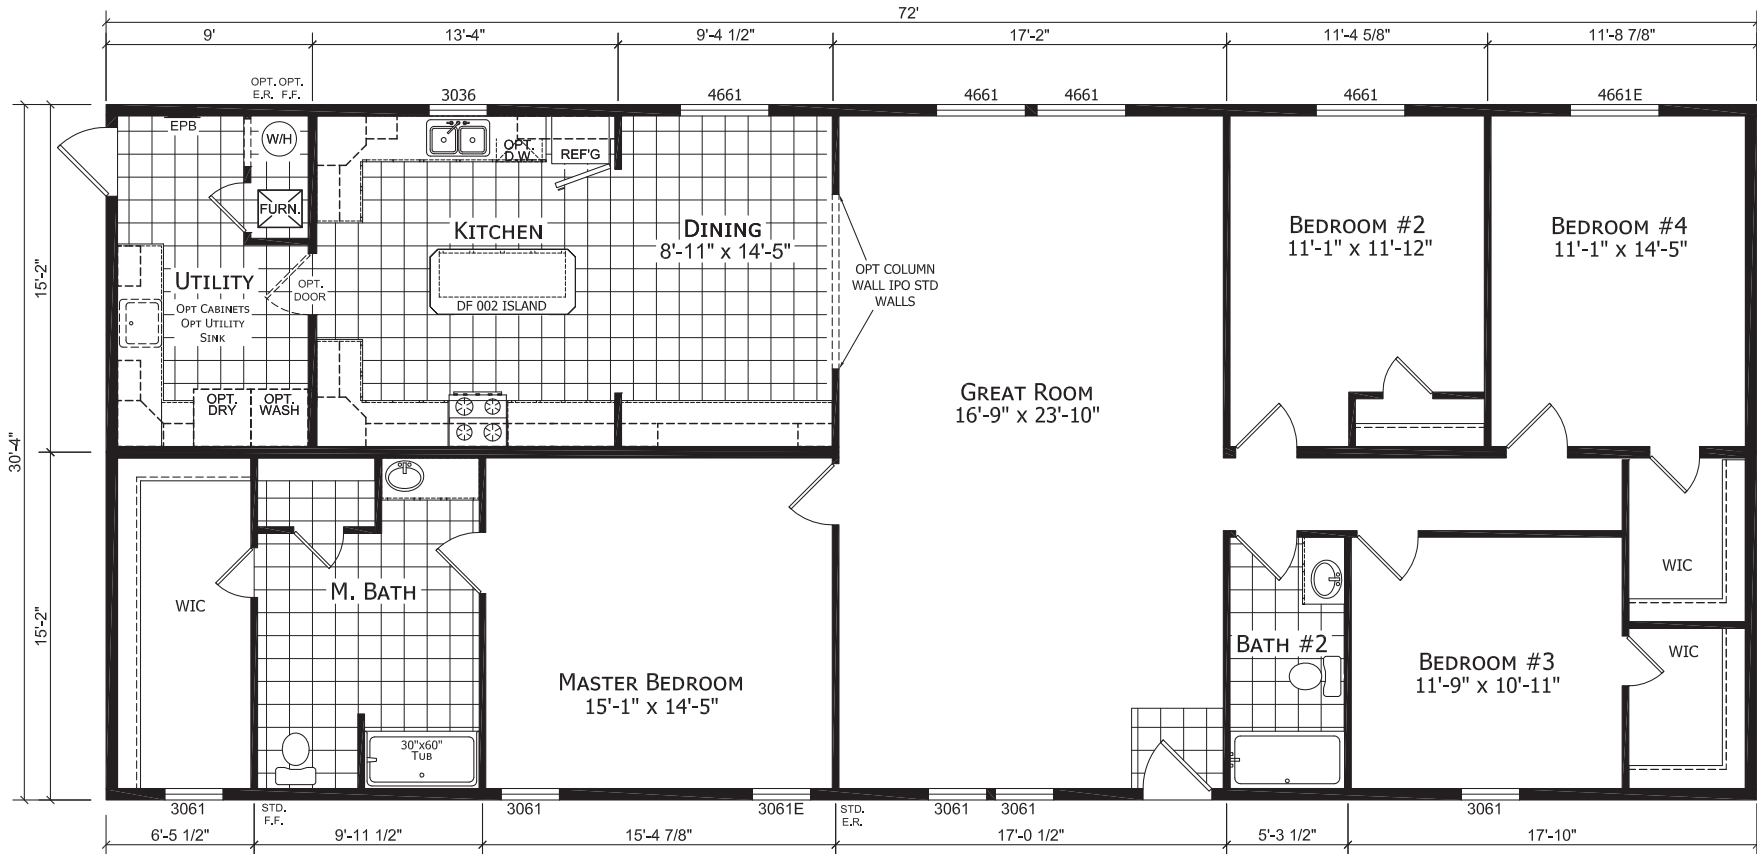

Winfall

Dutch Diamond - Henderson Series

2,160 SQ. FT. (Approximate) 4 Bedroom, 2 Bath

Last Updated: 11-22-22

FACTORY EXPO HOME CENTERS
 6855 West 700 South
 Topeka, IN 46571

FactoryDirectMobileHomes.com | 1-800-581-5380