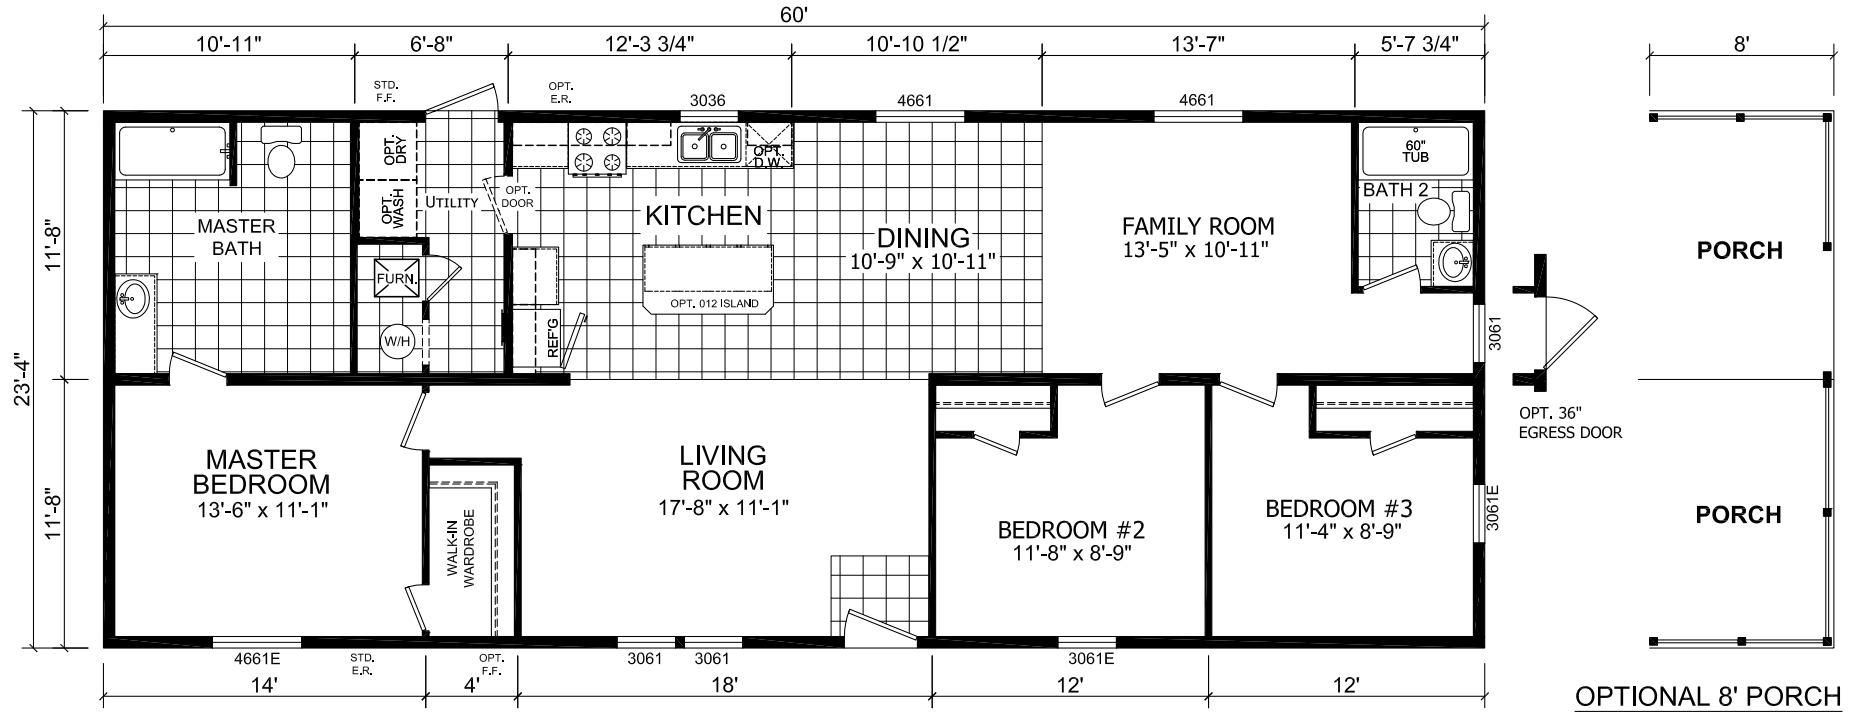

Willmar

Dutch Diamond - Lifestyle Series

1,440 SQ. FT. (Approximate) 3 Bedroom, 2 Bath

Last Updated: 2-11-22

FACTORY EXPO HOME CENTERS
6855 West 700 South
Topeka, IN 46571

FactoryDirectMobileHomes.com | 1-800-581-5380