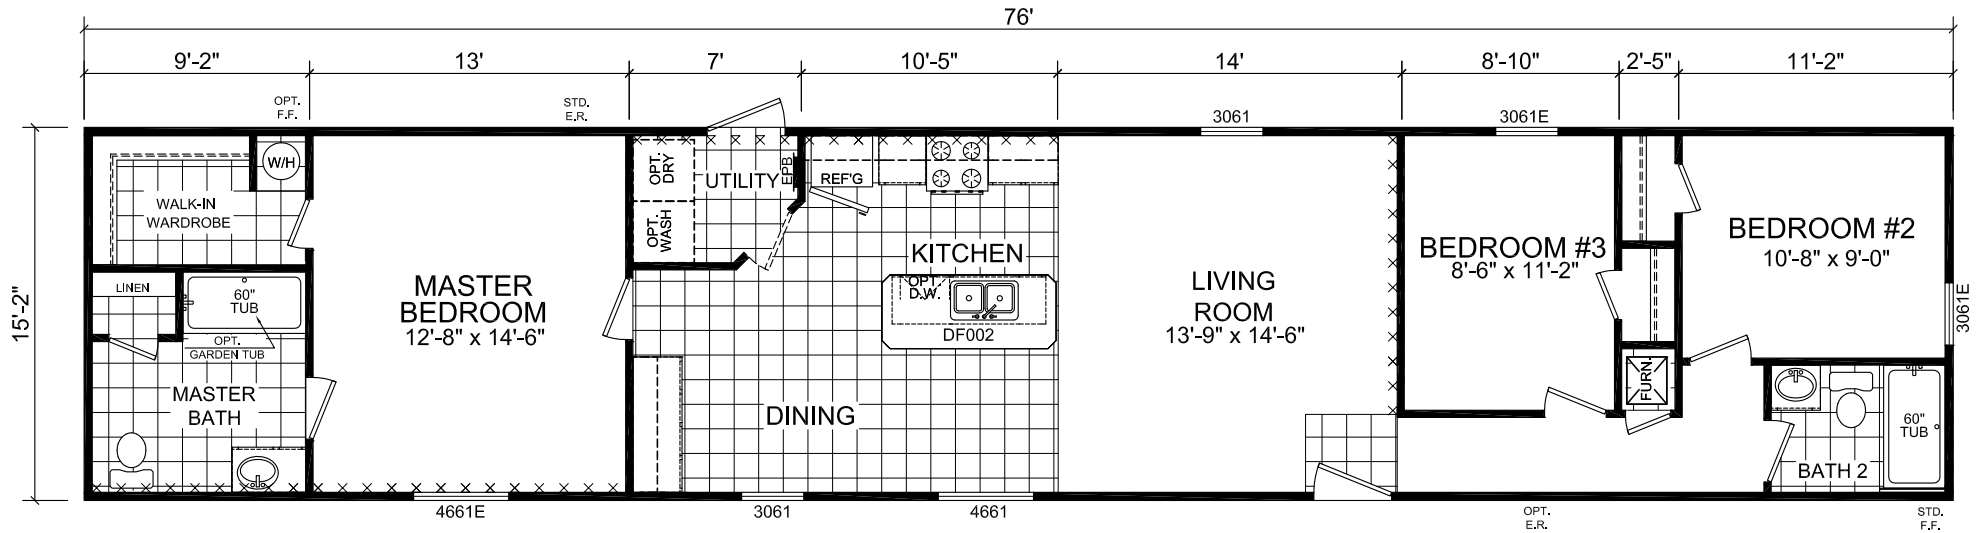

Wilden

Gold Star Single Section Series

Factory Expo

"Factory Direct Pricing" HOME CENTERS

3 Bedrooms, 2 Baths
Approx. 1,152 Sq. Ft.

Last Updated: 6-3-19

Factory Expo Home Centers
 6855 West 700 South
 Topeka, Indiana 46571