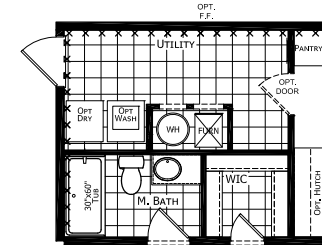

Westler

Dutch Edge II Multi-Section Series

1483 SQ. FT. (Approximate) 3 Bedroom, 2 Bath

Last Updated: 2-14-22

OPTIONAL 4TH BEDROOM

OPTIONAL END ENTRY

OPTIONAL KITCHEN
SONIC PACKAGE REQUIRED

OPTIONAL 1/2 PORCH