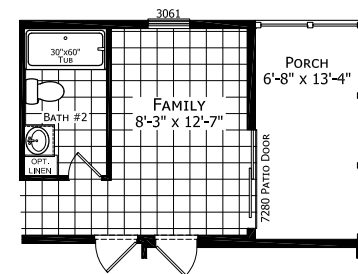

Westler

Dutch Edge II Multi-Section Series

1483 SQ. FT. (Approximate) 3 Bedroom, 2 Bath

Last Updated: 2-14-22

OPTIONAL 4TH BEDROOM

OPTIONAL END ENTRY

OPTIONAL KITCHEN
SONIC PACKAGE REQUIRED

OPTIONAL 1/2 PORCH