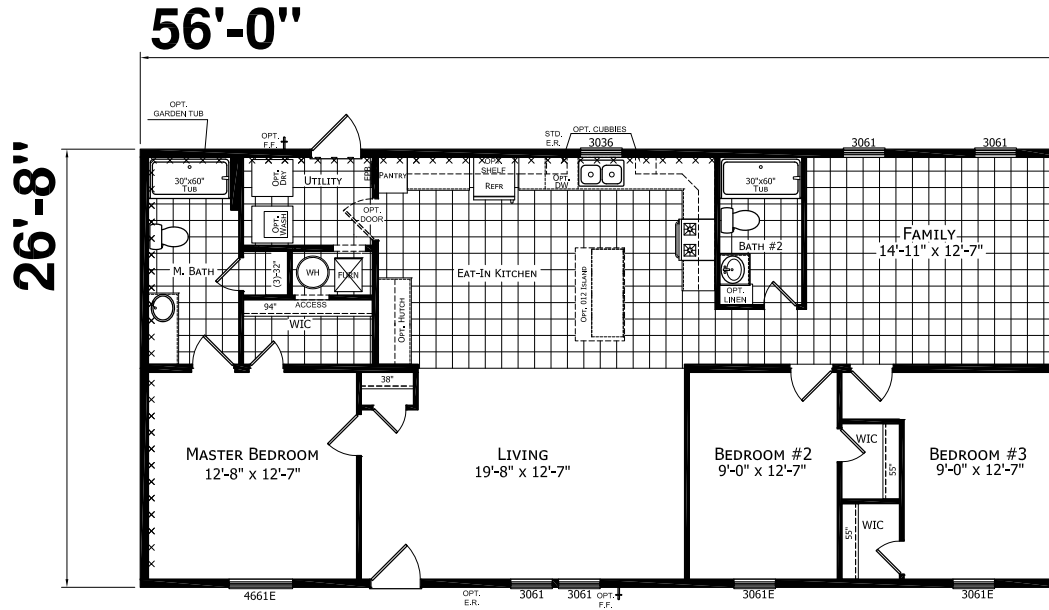

Westler

Dutch Edge II Multi-Section Series

1483 SQ. FT. (Approximate) 3 Bedroom, 2 Bath

Last Updated: 2-14-22

OPTIONAL 4TH BEDROOM

OPTIONAL END ENTRY

OPTIONAL KITCHEN
SONIC PACKAGE REQUIRED

OPTIONAL 1/2 PORCH