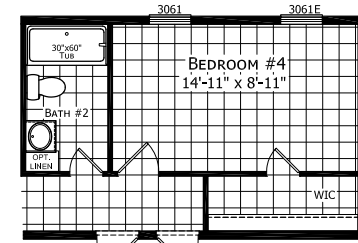

Westler

Dutch Edge II Multi-Section Series

1483 SQ. FT. (Approximate) 3 Bedroom, 2 Bath

Last Updated: 2-14-22

OPTIONAL 4TH BEDROOM

OPTIONAL END ENTRY

OPTIONAL KITCHEN
SONIC PACKAGE REQUIRED

OPTIONAL 1/2 PORCH