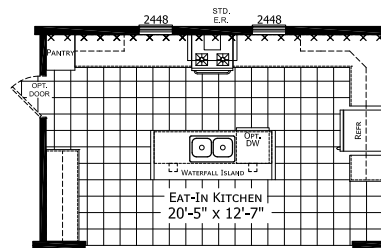

Westler

Dutch Edge II Multi-Section Series

1483 SQ. FT. (Approximate) 3 Bedroom, 2 Bath

Last Updated: 2-14-22

OPTIONAL 4TH BEDROOM

OPTIONAL END ENTRY

OPTIONAL KITCHEN
SONIC PACKAGE REQUIRED

OPTIONAL 1/2 PORCH