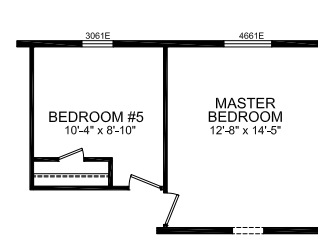

# Westbrook

Dutch Diamond - Multi-Section Series

2,305 SQ. FT. (Approximate) 4 Bedroom, 3 Bath

Last Updated: 2-11-22

OPT. BEDROOM 5

OPT. KITCHEN LOCATION

OPT. ULTIMATE KITCHEN 3

OPT. ULTIMATE KITCHEN 2

OPT. SERENITY SHOWER

OPT. MASTER BATH

**FACTORY EXPO HOME CENTERS**  
6855 West 700 South  
Topeka, IN 46571

**FactoryDirectMobileHomes.com | 1-800-581-5380**

**IMPORTANT:** Alta Cima Corp reserves the right to modify, cancel or substitute products or features of this event at any time without prior notice or obligation. Pictures and other promotional materials are representative and may depict or contain floor plans, square footages, elevations, options, upgrades, extra design features, decorations, floor coverings, specialty light fixtures, custom paint and wall coverings, window treatments, landscaping, sound and alarm systems, furnishings, appliances, and other designer/decorator features and amenities that are not included as part of the home and/or may not be available at all locations. Home, pricing and community information is subject to change, and homes to prior sale, at any time without notice or obligation. ©2020 Alta Cima Corp. All rights reserved.