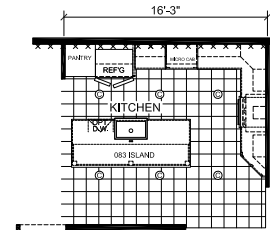

# Westbrook

Dutch Diamond - Multi-Section Series

2,305 SQ. FT. (Approximate) 4 Bedroom, 3 Bath

Last Updated: 2-11-22

OPT. BEDROOM 5

OPT. KITCHEN LOCATION

OPT. ULTIMATE KITCHEN 3

OPT. ULTIMATE KITCHEN 2

OPT. SERENITY SHOWER

OPT. MASTER BATH

**FACTORY EXPO HOME CENTERS**  
6855 West 700 South  
Topeka, IN 46571

**FactoryDirectMobileHomes.com | 1-800-581-5380**

**IMPORTANT:** Alta Cima Corp reserves the right to modify, cancel or substitute products or features of this event at any time without prior notice or obligation. Pictures and other promotional materials are representative and may depict or contain floor plans, square footages, elevations, options, upgrades, extra design features, decorations, floor coverings, specialty light fixtures, custom paint and wall coverings, window treatments, landscaping, sound and alarm systems, furnishings, appliances, and other designer/decorator features and amenities that are not included as part of the home and/or may not be available at all locations. Home, pricing and community information is subject to change, and homes to prior sale, at any time without notice or obligation. ©2020 Alta Cima Corp. All rights reserved.