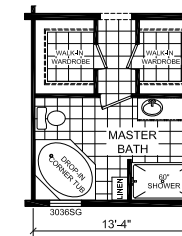

# Westbrook

Dutch Diamond - Multi-Section Series

2,305 SQ. FT. (Approximate) 4 Bedroom, 3 Bath

Last Updated: 2-11-22

OPT. BEDROOM 5

OPT. KITCHEN LOCATION

OPT. ULTIMATE KITCHEN 3

OPT. ULTIMATE KITCHEN 2

OPT. SERENITY SHOWER

OPT. MASTER BATH

**FACTORY EXPO HOME CENTERS**  
6855 West 700 South  
Topeka, IN 46571

**FactoryDirectMobileHomes.com | 1-800-581-5380**

**IMPORTANT:** Alta Cima Corp reserves the right to modify, cancel or substitute products or features of this event at any time without prior notice or obligation. Pictures and other promotional materials are representative and may depict or contain floor plans, square footages, elevations, options, upgrades, extra design features, decorations, floor coverings, specialty light fixtures, custom paint and wall coverings, window treatments, landscaping, sound and alarm systems, furnishings, appliances, and other designer/decorator features and amenities that are not included as part of the home and/or may not be available at all locations. Home, pricing and community information is subject to change, and homes to prior sale, at any time without notice or obligation. ©2020 Alta Cima Corp. All rights reserved.