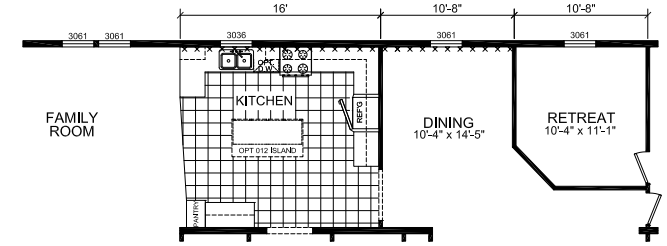

# Westbrook

Dutch Diamond - Multi-Section Series

2,305 SQ. FT. (Approximate) 4 Bedroom, 3 Bath

Last Updated: 2-11-22

OPT. BEDROOM 5

OPT. KITCHEN LOCATION

OPT. ULTIMATE KITCHEN 3

OPT. ULTIMATE KITCHEN 2

OPT. SERENITY SHOWER

OPT. MASTER BATH

**FACTORY EXPO HOME CENTERS**  
6855 West 700 South  
Topeka, IN 46571

**FactoryDirectMobileHomes.com | 1-800-581-5380**

**IMPORTANT:** Alta Cima Corp reserves the right to modify, cancel or substitute products or features of this event at any time without prior notice or obligation. Pictures and other promotional materials are representative and may depict or contain floor plans, square footages, elevations, options, upgrades, extra design features, decorations, floor coverings, specialty light fixtures, custom paint and wall coverings, window treatments, landscaping, sound and alarm systems, furnishings, appliances, and other designer/decorator features and amenities that are not included as part of the home and/or may not be available at all locations. Home, pricing and community information is subject to change, and homes to prior sale, at any time without notice or obligation. ©2020 Alta Cima Corp. All rights reserved.