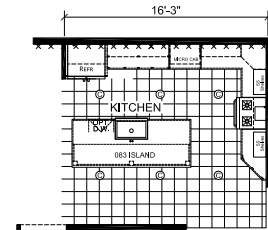

# Westbrook

Dutch Diamond - Multi-Section Series

2,305 SQ. FT. (Approximate) 4 Bedroom, 3 Bath

Last Updated: 2-11-22

OPT. BEDROOM 5

OPT. KITCHEN LOCATION

OPT. ULTIMATE KITCHEN 3

OPT. ULTIMATE KITCHEN 2