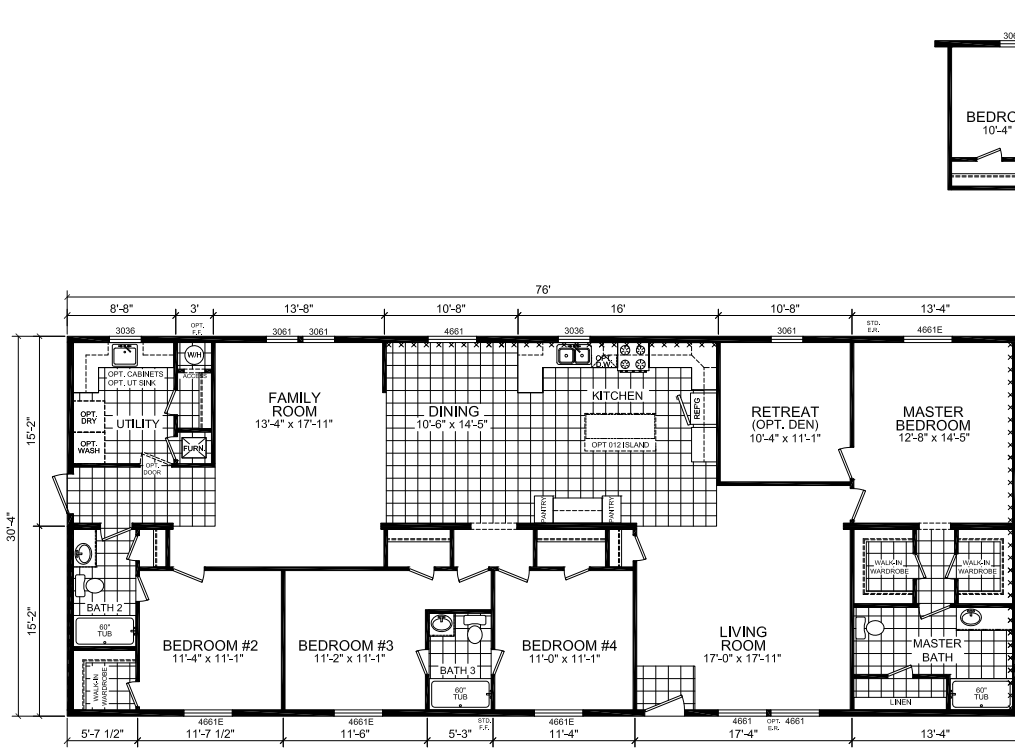

# Westbrook

Dutch Diamond - Multi-Section Series

2,305 SQ. FT. (Approximate) 4 Bedroom, 3 Bath

Last Updated: 2-11-22

OPT. BEDROOM 5

OPT. KITCHEN LOCATION

OPT. ULTIMATE KITCHEN 3

OPT. ULTIMATE KITCHEN 2

OPT. SERENITY SHOWER

OPT. MASTER BATH

**FACTORY EXPO HOME CENTERS**  
6855 West 700 South  
Topeka, IN 46571

**FactoryDirectMobileHomes.com | 1-800-581-5380**

**IMPORTANT:** Alta Cima Corp reserves the right to modify, cancel or substitute products or features of this event at any time without prior notice or obligation. Pictures and other promotional materials are representative and may depict or contain floor plans, square footages, elevations, options, upgrades, extra design features, decorations, floor coverings, specialty light fixtures, custom paint and wall coverings, window treatments, landscaping, sound and alarm systems, furnishings, appliances, and other designer/decorator features and amenities that are not included as part of the home and/or may not be available at all locations. Home, pricing and community information is subject to change, and homes to prior sale, at any time without notice or obligation. ©2020 Alta Cima Corp. All rights reserved.