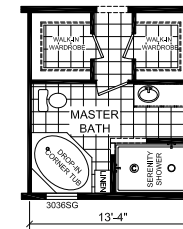

# Westbrook

Dutch Diamond - Multi-Section Series

2,305 SQ. FT. (Approximate) 4 Bedroom, 3 Bath

Last Updated: 2-11-22

OPT. BEDROOM 5

OPT. KITCHEN LOCATION

OPT. ULTIMATE KITCHEN 3

OPT. ULTIMATE KITCHEN 2

OPT. SERENITY SHOWER

OPT. MASTER BATH

**FACTORY EXPO HOME CENTERS**  
6855 West 700 South  
Topeka, IN 46571

**FactoryDirectMobileHomes.com | 1-800-581-5380**

**IMPORTANT:** Alta Cima Corp reserves the right to modify, cancel or substitute products or features of this event at any time without prior notice or obligation. Pictures and other promotional materials are representative and may depict or contain floor plans, square footages, elevations, options, upgrades, extra design features, decorations, floor coverings, specialty light fixtures, custom paint and wall coverings, window treatments, landscaping, sound and alarm systems, furnishings, appliances, and other designer/decorator features and amenities that are not included as part of the home and/or may not be available at all locations. Home, pricing and community information is subject to change, and homes to prior sale, at any time without notice or obligation. ©2020 Alta Cima Corp. All rights reserved.