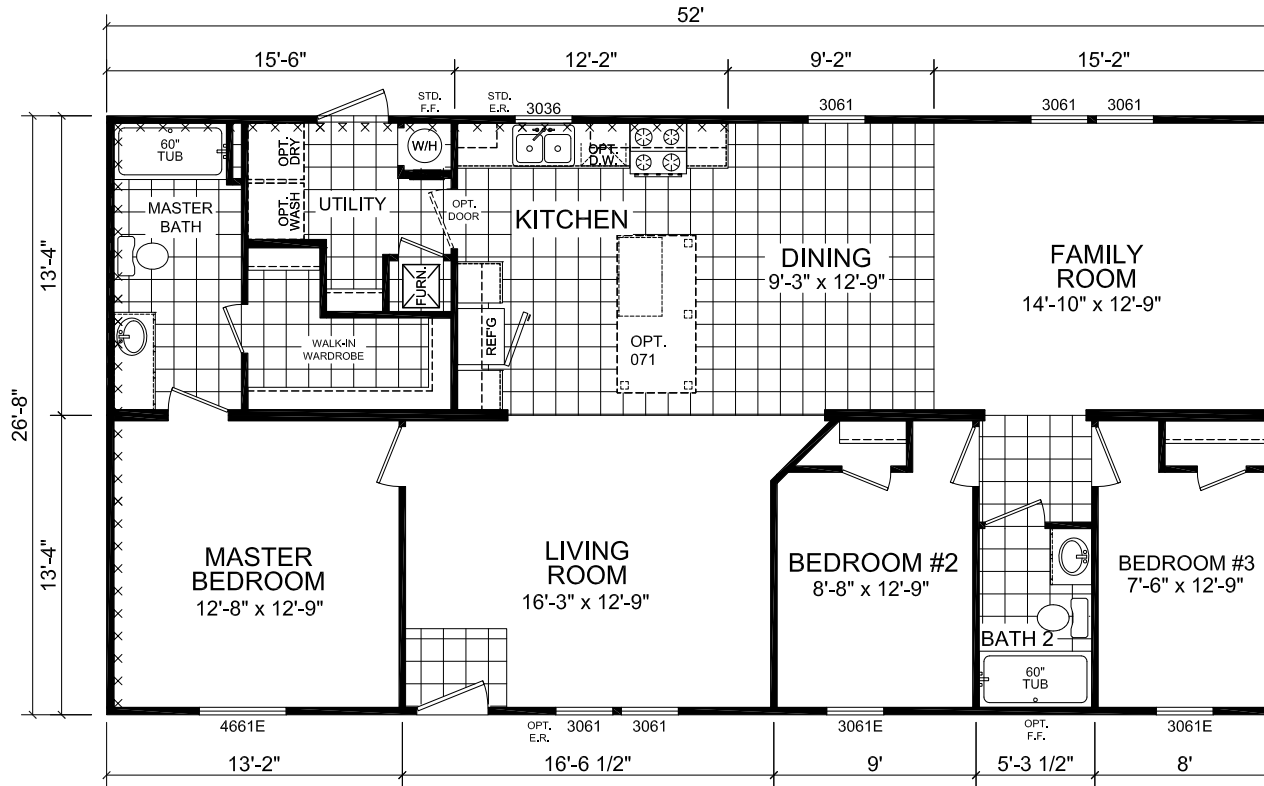

# Wells

Dutch Diamond - Multi-Section Series

1,386 SQ. FT. (Approximate) 3 Bedroom, 2 Bath

Last Updated: 2-11-22

OPTIONAL GLAMOUR BATH

**FACTORY EXPO HOME CENTERS**  
6855 West 700 South  
Topeka, IN 46571