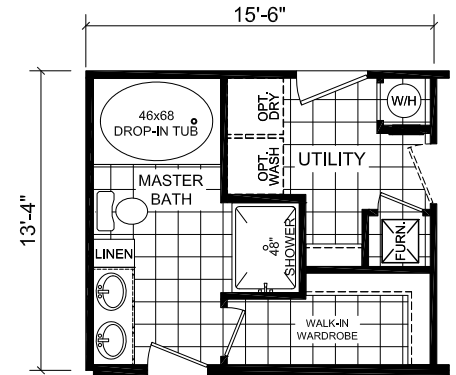

# Wells

Dutch Diamond - Multi-Section Series

1,386 SQ. FT. (Approximate) 3 Bedroom, 2 Bath

Last Updated: 2-11-22

OPTIONAL GLAMOUR BATH

**FACTORY EXPO HOME CENTERS**  
6855 West 700 South  
Topeka, IN 46571