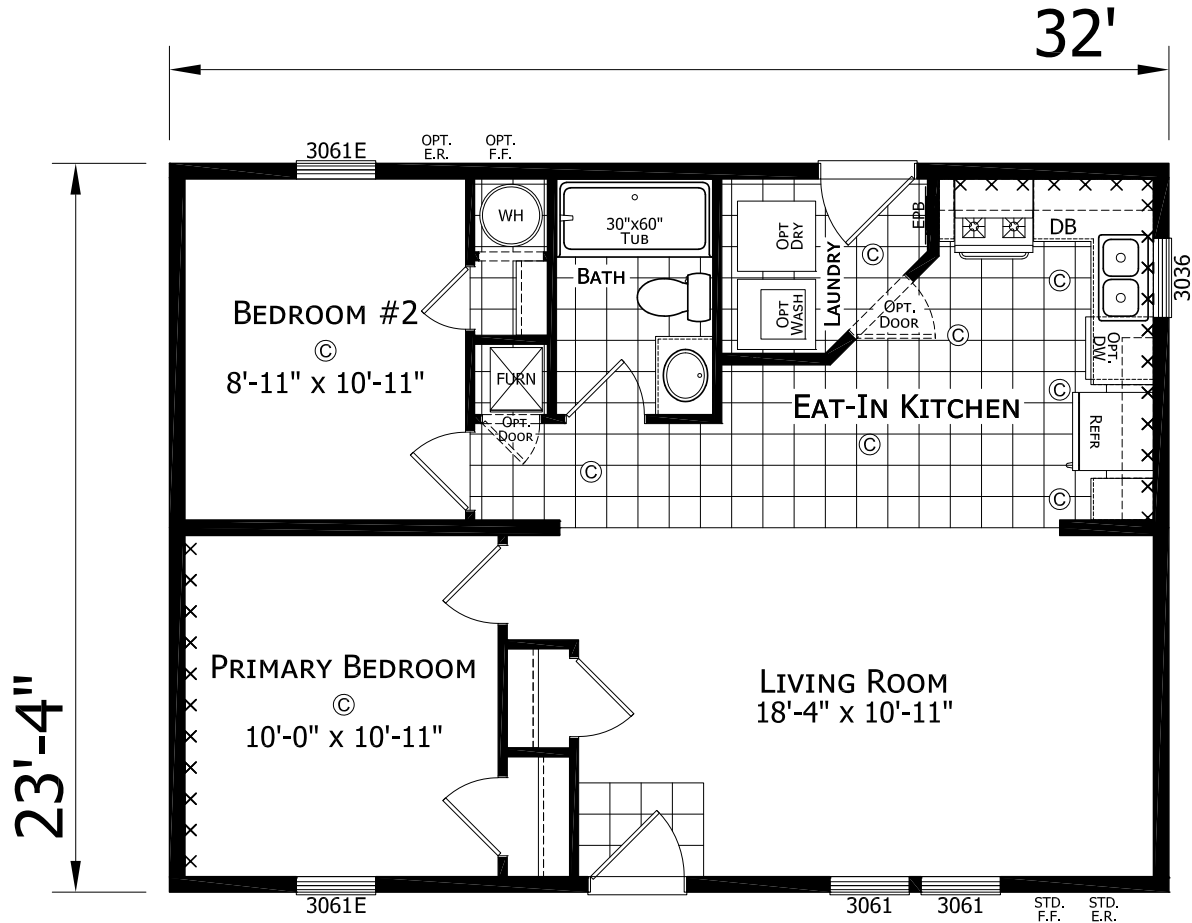

Wawasee

Dutch Aspire - Multi-Section Series

747 SQ. FT. (Approximate) 2 Bedroom, 1 Bath

Last Updated: 2-8-24

CHAMPION HOMES CENTER
 6855 West 700 South
 Topeka, IN 46571

FactoryDirectMobileHomes.com | 1-800-581-5380