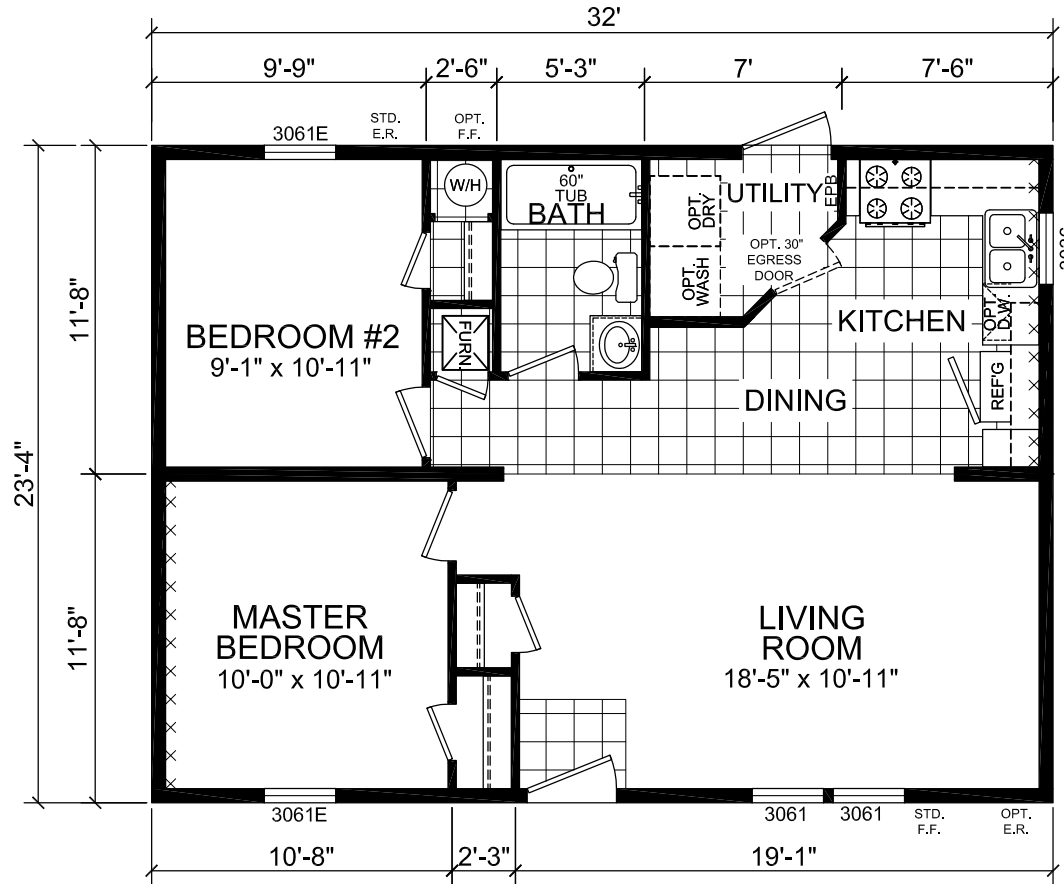

Washington

Dutch Diamond - Multi-Section Series

747 SQ. FT. (Approximate) 2 Bedroom, 1 Bath

Last Updated: 2-11-22

FACTORY EXPO HOME CENTERS
 6855 West 700 South
 Topeka, IN 46571

FactoryDirectMobileHomes.com | 1-800-581-5380