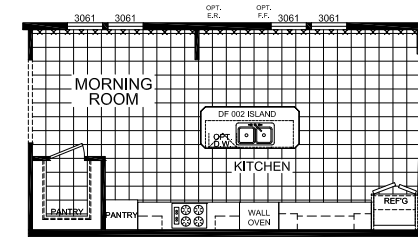

Warrington

Dutch Diamond - Multi-Section Series

2,305 SQ. FT. (Approximate) 3 Bedroom, 2 Bath

Last Updated: 2-11-22

OPT. ULTIMATE KITCHEN

OPT. ULTIMATE KITCHEN #2

OPT. UTILITY ROOM

OPT. UTILITY SINK

OPT. MASTER BATH

FACTORY EXPO HOME CENTERS
6855 West 700 South
Topeka, IN 46571

FactoryDirectMobileHomes.com | 1-800-581-5380

IMPORTANT: Alta Cima Corp reserves the right to modify, cancel or substitute products or features of this event at any time without prior notice or obligation. Pictures and other promotional materials are representative and may depict or contain floor plans, square footages, elevations, options, upgrades, extra design features, decorations, floor coverings, specialty light fixtures, custom paint and wall coverings, window treatments, landscaping, sound and alarm systems, furnishings, appliances, and other designer/decorator features and amenities that are not included as part of the home and/or may not be available at all locations. Home, pricing and community information is subject to change, and homes to prior sale, at any time without notice or obligation. ©2020 Alta Cima Corp. All rights reserved.