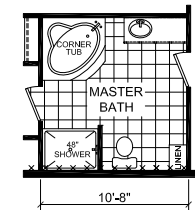

Warrington

Dutch Diamond - Multi-Section Series

2,305 SQ. FT. (Approximate) 3 Bedroom, 2 Bath

Last Updated: 2-11-22

OPT. ULTIMATE KITCHEN

OPT. ULTIMATE KITCHEN #2

OPT. UTILITY ROOM

OPT. UTILITY SINK

OPT. MASTER BATH

FACTORY EXPO HOME CENTERS
6855 West 700 South
Topeka, IN 46571

FactoryDirectMobileHomes.com | 1-800-581-5380

IMPORTANT: Alta Cima Corp reserves the right to modify, cancel or substitute products or features of this event at any time without prior notice or obligation. Pictures and other promotional materials are representative and may depict or contain floor plans, square footages, elevations, options, upgrades, extra design features, decorations, floor coverings, specialty light fixtures, custom paint and wall coverings, window treatments, landscaping, sound and alarm systems, furnishings, appliances, and other designer/decorator features and amenities that are not included as part of the home and/or may not be available at all locations. Home, pricing and community information is subject to change, and homes to prior sale, at any time without notice or obligation. ©2020 Alta Cima Corp. All rights reserved.