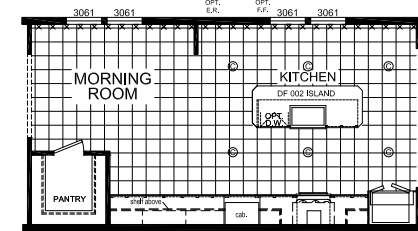

Warrington

Dutch Diamond - Multi-Section Series

2,305 SQ. FT. (Approximate) 3 Bedroom, 2 Bath

Last Updated: 2-11-22

OPT. ULTIMATE KITCHEN

OPT. ULTIMATE KITCHEN #2

OPT. UTILITY ROOM

OPT. UTILITY SINK

OPT. MASTER BATH

FACTORY EXPO HOME CENTERS
6855 West 700 South
Topeka, IN 46571

FactoryDirectMobileHomes.com | 1-800-581-5380

IMPORTANT: Alta Cima Corp reserves the right to modify, cancel or substitute products or features of this event at any time without prior notice or obligation. Pictures and other promotional materials are representative and may depict or contain floor plans, square footages, elevations, options, upgrades, extra design features, decorations, floor coverings, specialty light fixtures, custom paint and wall coverings, window treatments, landscaping, sound and alarm systems, furnishings, appliances, and other designer/decorator features and amenities that are not included as part of the home and/or may not be available at all locations. Home, pricing and community information is subject to change, and homes to prior sale, at any time without notice or obligation. ©2020 Alta Cima Corp. All rights reserved.