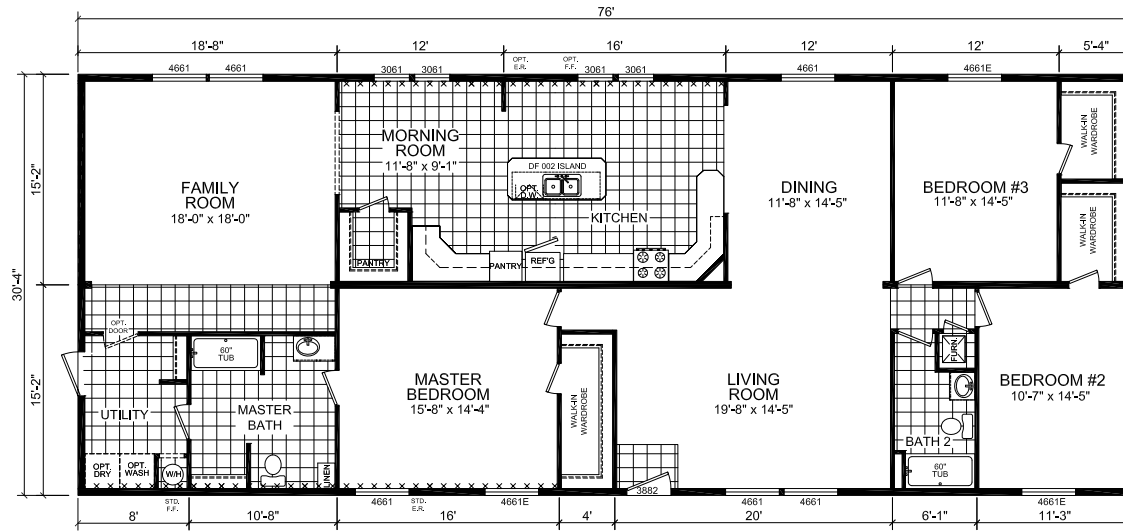

Warrington

Dutch Diamond - Multi-Section Series

2,305 SQ. FT. (Approximate) 3 Bedroom, 2 Bath

Last Updated: 2-11-22

OPT. ULTIMATE KITCHEN

OPT. ULTIMATE KITCHEN #2

OPT. UTILITY ROOM

OPT. UTILITY SINK

OPT. MASTER BATH

FACTORY EXPO HOME CENTERS
6855 West 700 South
Topeka, IN 46571

FactoryDirectMobileHomes.com | 1-800-581-5380

IMPORTANT: Alta Cima Corp reserves the right to modify, cancel or substitute products or features of this event at any time without prior notice or obligation. Pictures and other promotional materials are representative and may depict or contain floor plans, square footages, elevations, options, upgrades, extra design features, decorations, floor coverings, specialty light fixtures, custom paint and wall coverings, window treatments, landscaping, sound and alarm systems, furnishings, appliances, and other designer/decorator features and amenities that are not included as part of the home and/or may not be available at all locations. Home, pricing and community information is subject to change, and homes to prior sale, at any time without notice or obligation. ©2020 Alta Cima Corp. All rights reserved.