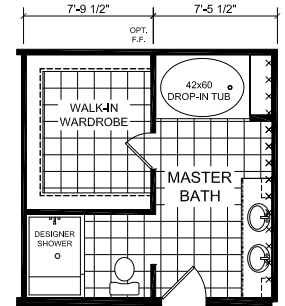

Waldorf

Dutch Diamond - Multi-Section Series

1,819 SQ. FT. (Approximate) 3 Bedroom, 2 Bath

Last Updated: 2-11-22

OPTIONAL ULTIMATE KITCHEN #2

OPTIONAL DESIGNER BATH

OPTIONAL ULTIMATE KITCHEN

OPTIONAL SERENITY BATH