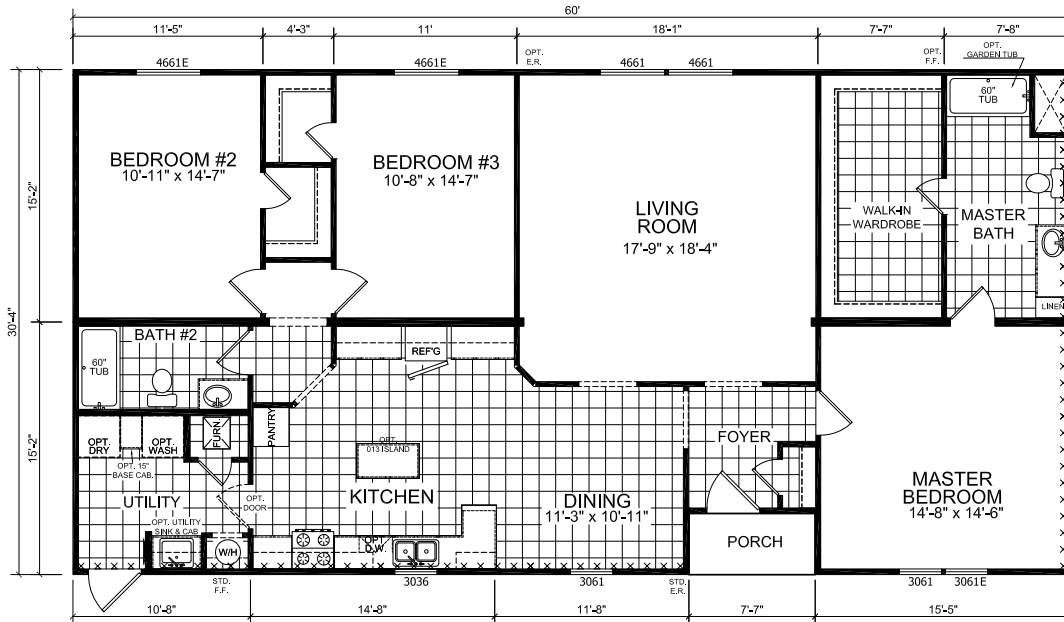

Waldorf

Dutch Diamond - Multi-Section Series

1,819 SQ. FT. (Approximate) 3 Bedroom, 2 Bath

Last Updated: 2-11-22

OPTIONAL ULTIMATE KITCHEN #2

OPTIONAL DESIGNER BATH

OPTIONAL ULTIMATE KITCHEN

OPTIONAL SERENITY BATH