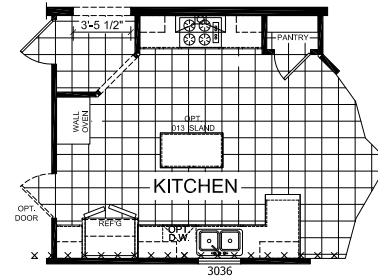

Waldorf

Dutch Diamond - Multi-Section Series

1,819 SQ. FT. (Approximate) 3 Bedroom, 2 Bath

Last Updated: 2-11-22

OPTIONAL ULTIMATE KITCHEN #2

OPTIONAL DESIGNER BATH

OPTIONAL ULTIMATE KITCHEN

OPTIONAL SERENITY BATH

FACTORY EXPO HOME CENTERS
6855 West 700 South
Topeka, IN 46571

FactoryDirectMobileHomes.com | 1-800-581-5380

IMPORTANT: Alta Cima Corp reserves the right to modify, cancel or substitute products or features of this event at any time without prior notice or obligation. Pictures and other promotional materials are representative and may depict or contain floor plans, square footages, elevations, options, upgrades, extra design features, decorations, floor coverings, specialty light fixtures, custom paint and wall coverings, window treatments, landscaping, sound and alarm systems, furnishings, appliances, and other designer/decorator features and amenities that are not included as part of the home and/or may not be available at all locations. Home, pricing and community information is subject to change, and homes to prior sale, at any time without notice or obligation. ©2020 Alta Cima Corp. All rights reserved.