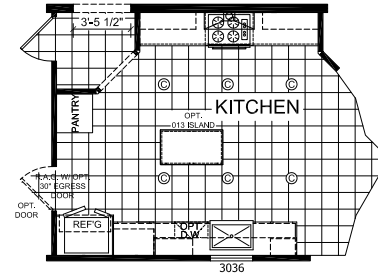

Waldorf

Dutch Diamond - Multi-Section Series

1,819 SQ. FT. (Approximate) 3 Bedroom, 2 Bath

Last Updated: 2-11-22

OPTIONAL ULTIMATE KITCHEN #2

OPTIONAL DESIGNER BATH

OPTIONAL ULTIMATE KITCHEN

OPTIONAL SERENITY BATH