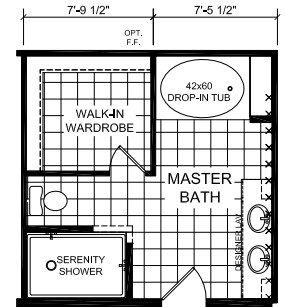

Waldorf

Dutch Diamond - Multi-Section Series

1,819 SQ. FT. (Approximate) 3 Bedroom, 2 Bath

Last Updated: 2-11-22

OPTIONAL ULTIMATE KITCHEN #2

OPTIONAL DESIGNER BATH

OPTIONAL ULTIMATE KITCHEN

OPTIONAL SERENITY BATH