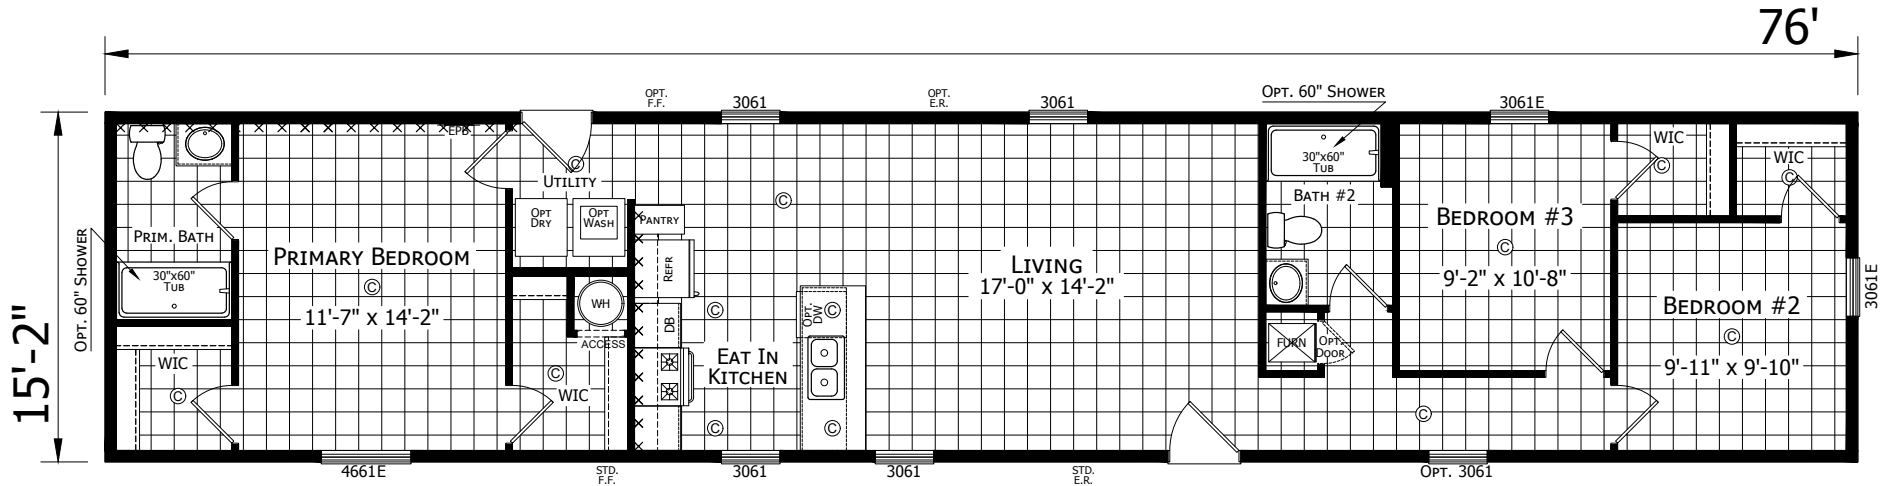

Wadena

Dutch Aspire - Single Section Series

1,153 SQ. FT. (Approximate) 3 Bedroom, 2 Bath

Last Updated: 10-16-23

OPT. REVERSE AISLE

CHAMPION HOMES CENTER
 6855 West 700 South
 Topeka, IN 46571

FactoryDirectMobileHomes.com | 1-800-581-5380