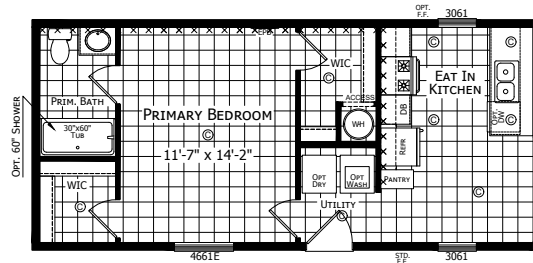

Wadena

Dutch Aspire - Single Section Series

1,153 SQ. FT. (Approximate) 3 Bedroom, 2 Bath

Last Updated: 10-16-23

OPT. REVERSE AISLE

CHAMPION HOMES CENTER
 6855 West 700 South
 Topeka, IN 46571

FactoryDirectMobileHomes.com | 1-800-581-5380