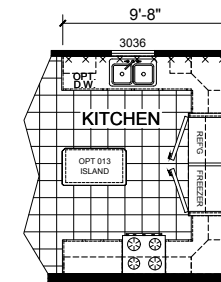

Vanderburgh

Dutch Diamond - Multi-Section Series

1,813 SQ. FT. (Approximate) 3 Bedroom, 2 Bath

Last Updated: 2-11-22

OPTIONAL SERENITY BATH

OPTIONAL MASTER BATH

OPTIONAL 4th BEDROOM

OPTIONAL KITCHEN
(8' FLAT ONLY)