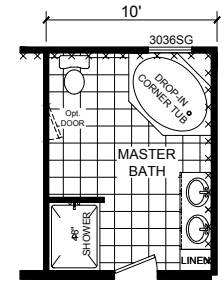

Vanderburgh

Dutch Diamond - Multi-Section Series

1,813 SQ. FT. (Approximate) 3 Bedroom, 2 Bath

Last Updated: 2-11-22

OPTIONAL SERENITY BATH

OPTIONAL MASTER BATH

OPTIONAL 4th BEDROOM

OPTIONAL KITCHEN
(8' FLAT ONLY)