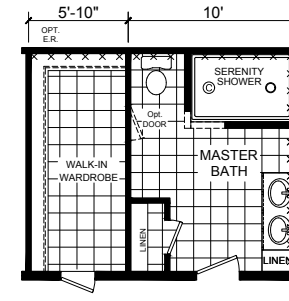

Vanderburgh

Dutch Diamond - Multi-Section Series

1,813 SQ. FT. (Approximate) 3 Bedroom, 2 Bath

Last Updated: 2-11-22

OPTIONAL SERENITY BATH

OPTIONAL MASTER BATH

OPTIONAL 4th BEDROOM

OPTIONAL KITCHEN
(8' FLAT ONLY)