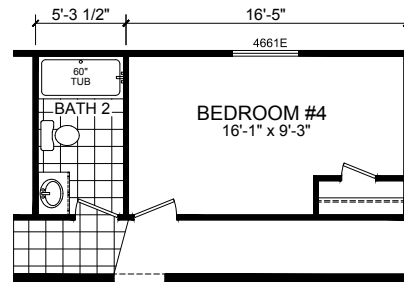

Vanderburgh

Dutch Diamond - Multi-Section Series

1,813 SQ. FT. (Approximate) 3 Bedroom, 2 Bath

Last Updated: 2-11-22

OPTIONAL SERENITY BATH

OPTIONAL MASTER BATH

OPTIONAL 4th BEDROOM

OPTIONAL KITCHEN
(8' FLAT ONLY)