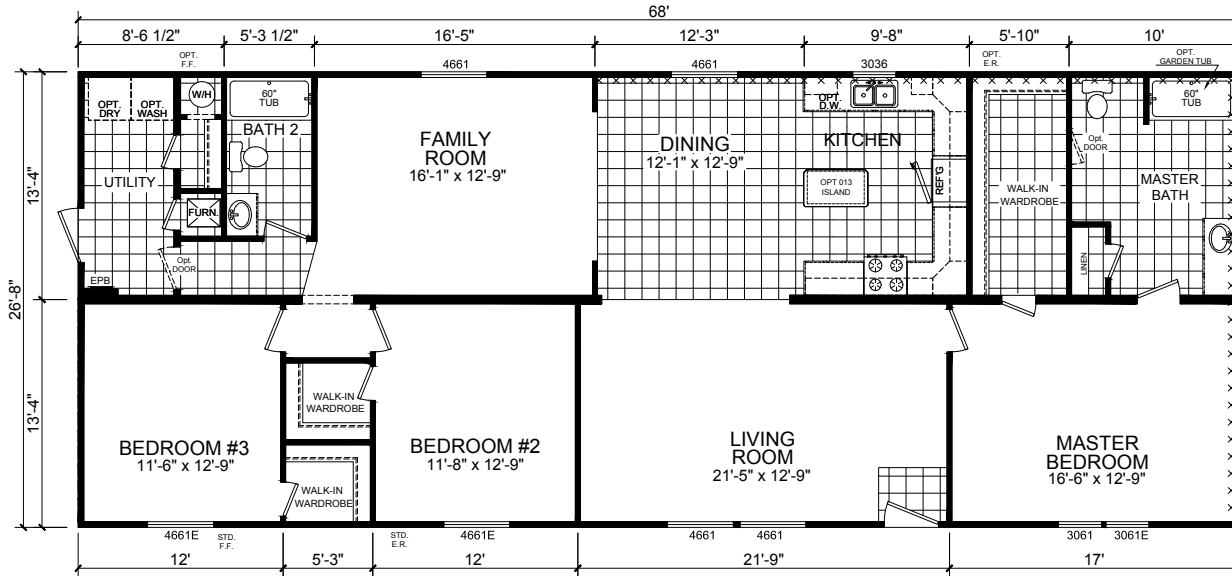

Vanderburgh

Dutch Diamond - Multi-Section Series

1,813 SQ. FT. (Approximate) 3 Bedroom, 2 Bath

Last Updated: 2-11-22

OPTIONAL SERENITY BATH

OPTIONAL MASTER BATH

OPTIONAL 4th BEDROOM

OPTIONAL KITCHEN
(8' FLAT ONLY)

FACTORY EXPO HOME CENTERS
6855 West 700 South
Topeka, IN 46571

FactoryDirectMobileHomes.com | 1-800-581-5380

IMPORTANT: Alta Cima Corp reserves the right to modify, cancel or substitute products or features of this event at any time without prior notice or obligation. Pictures and other promotional materials are representative and may depict or contain floor plans, square footages, elevations, options, upgrades, extra design features, decorations, floor coverings, specialty light fixtures, custom paint and wall coverings, window treatments, landscaping, sound and alarm systems, furnishings, appliances, and other designer/decorator features and amenities that are not included as part of the home and/or may not be available at all locations. Home, pricing and community information is subject to change, and homes to prior sale, at any time without notice or obligation. ©2020 Alta Cima Corp. All rights reserved.