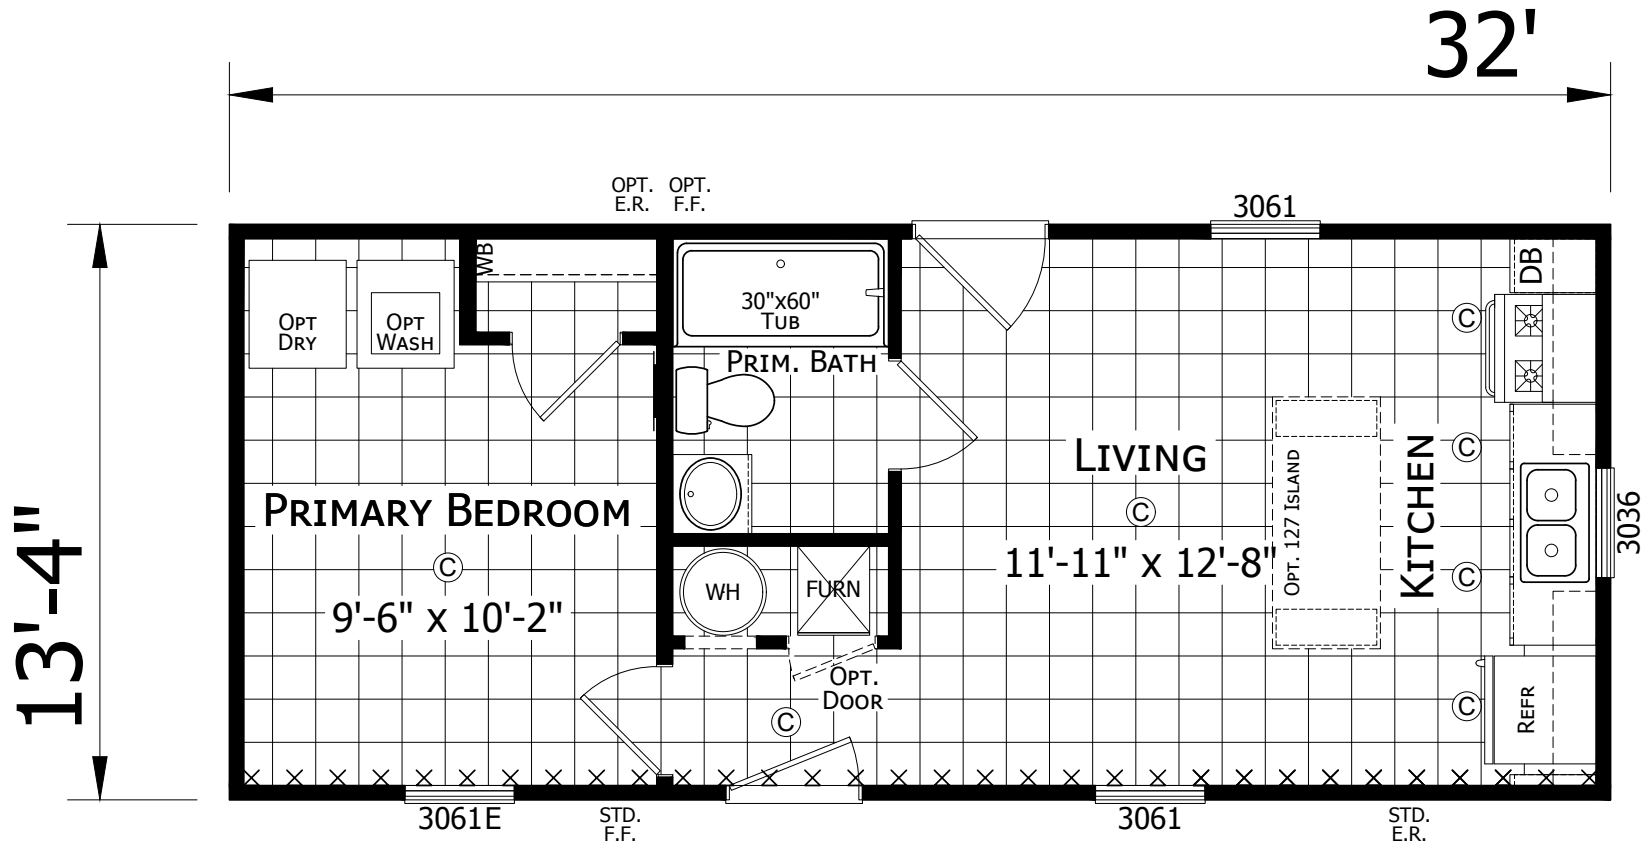

# Thrifty

Dutch Aspire - Single Section Series

427 SQ. FT. (Approximate) 1 Bedroom, 1 Bath

CHAMPION  
HOMES CENTER

Last Updated: 10-16-23

**CHAMPION HOMES CENTER**  
6855 West 700 South  
Topeka, IN 46571

**FactoryDirectMobileHomes.com | 1-800-581-5380**