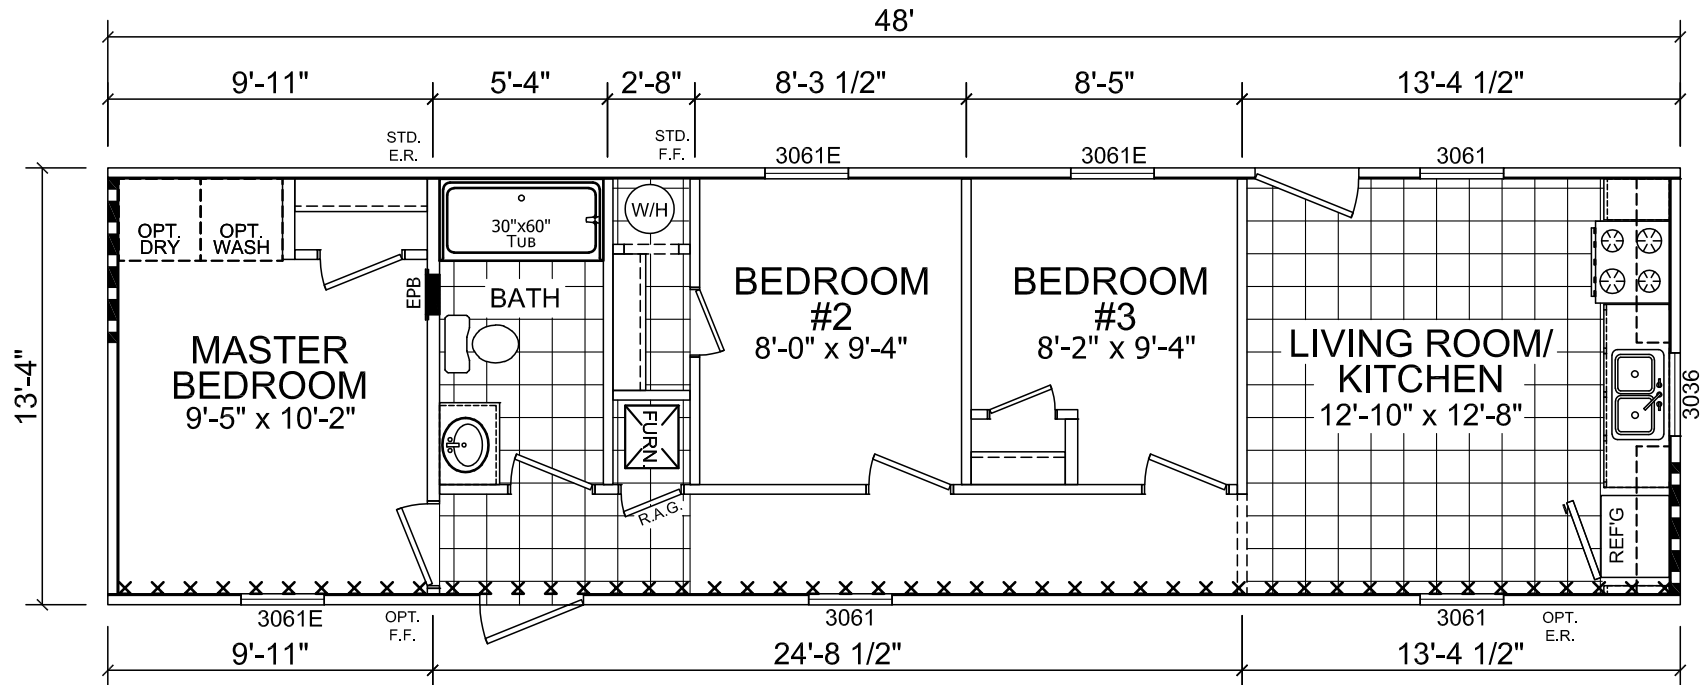

Thrifty 3

Dutch Diamond II Series

639 SQ. FT. (Approximate) 3 Bedroom, 1 Bath

Last Updated: 2-11-22

FACTORY EXPO HOME CENTERS
 6855 West 700 South
 Topeka, IN 46571

FactoryDirectMobileHomes.com | 1-800-581-5380