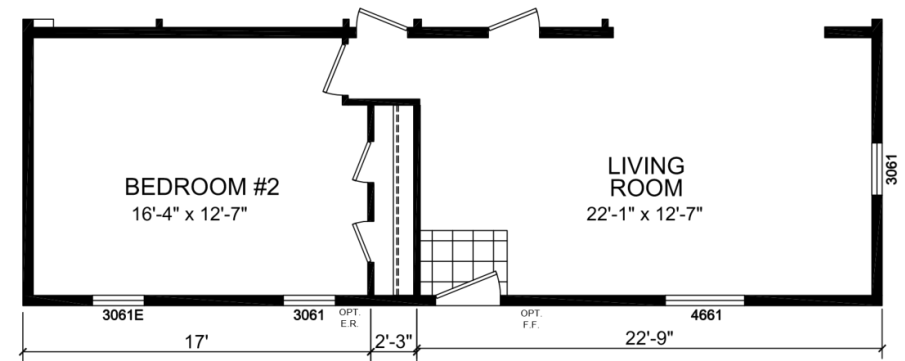

St. John

Dutch Diamond - Multi-Section Series

1,120 SQ. FT. (Approximate) 3 Bedroom, 2 Bath

Last Updated: 2-11-22

OPTIONAL 2 BEDROOM

FACTORY EXPO HOME CENTERS
6855 West 700 South
Topeka, IN 46571

FactoryDirectMobileHomes.com | 1-800-581-5380