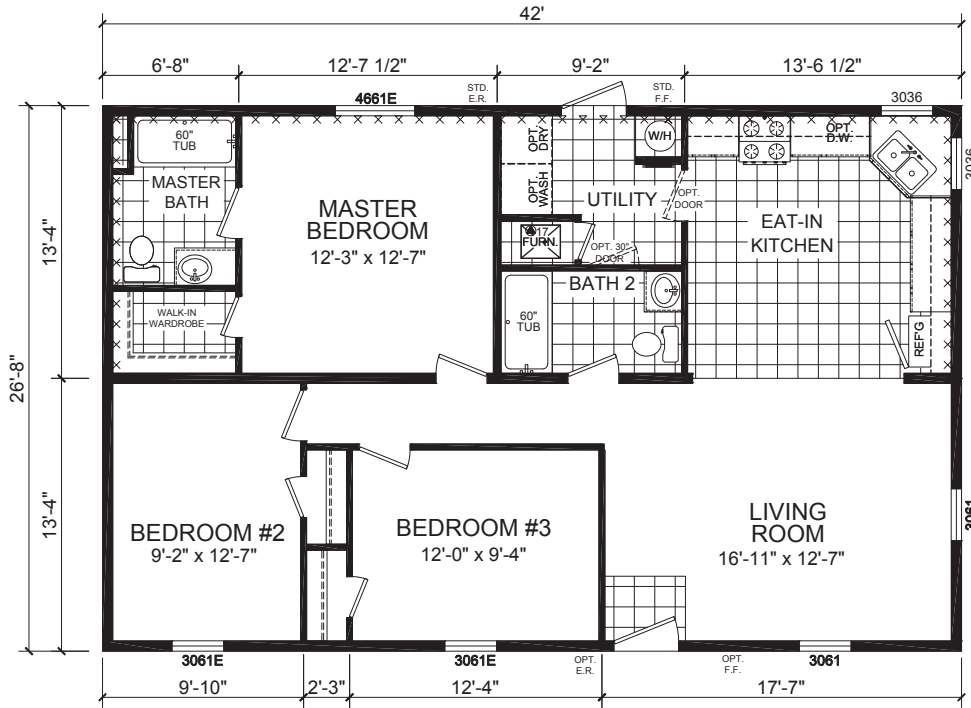

St. John

Dutch Diamond - Multi-Section Series

1,120 SQ. FT. (Approximate) 3 Bedroom, 2 Bath

Last Updated: 2-11-22

OPTIONAL 2 BEDROOM

FACTORY EXPO HOME CENTERS
6855 West 700 South
Topeka, IN 46571

FactoryDirectMobileHomes.com | 1-800-581-5380