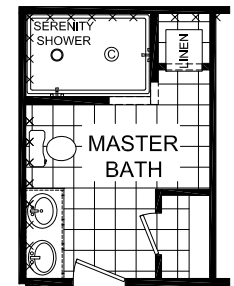

South Bend

Dutch Diamond - Multi-Section Series

1,493 SQ. FT. (Approximate) 3 Bedroom, 2 Bath

Last Updated: 2-11-22

OPT. MASTER BATH

OPT. SERENITY BATH

FACTORY EXPO HOME CENTERS
 6855 West 700 South
 Topeka, IN 46571