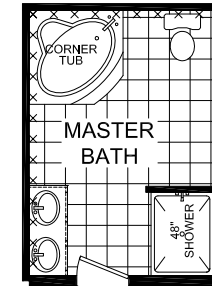

South Bend

Dutch Diamond - Multi-Section Series

1,493 SQ. FT. (Approximate) 3 Bedroom, 2 Bath

Last Updated: 2-11-22

OPT. MASTER BATH

OPT. SERENITY BATH

FACTORY EXPO HOME CENTERS
 6855 West 700 South
 Topeka, IN 46571