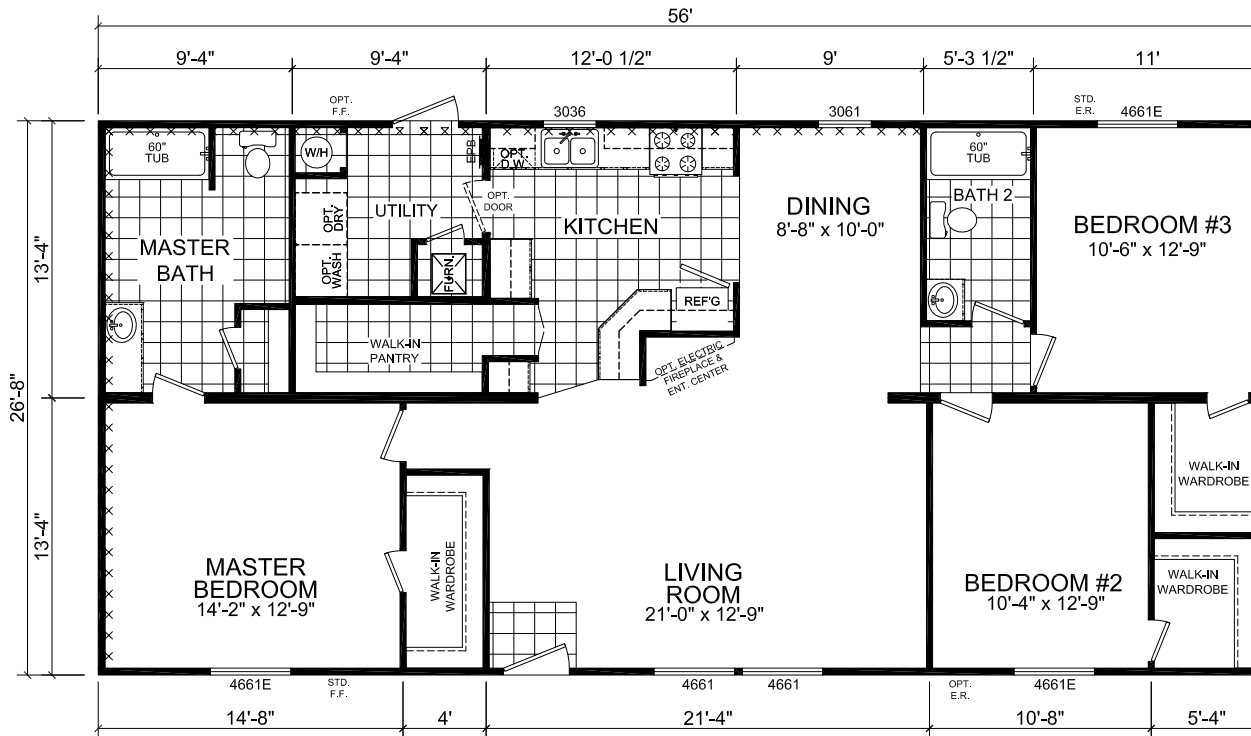

South Bend

Dutch Diamond - Multi-Section Series

1,493 SQ. FT. (Approximate) 3 Bedroom, 2 Bath

Last Updated: 2-11-22

OPT. MASTER BATH

OPT. SERENITY BATH

FACTORY EXPO HOME CENTERS
 6855 West 700 South
 Topeka, IN 46571