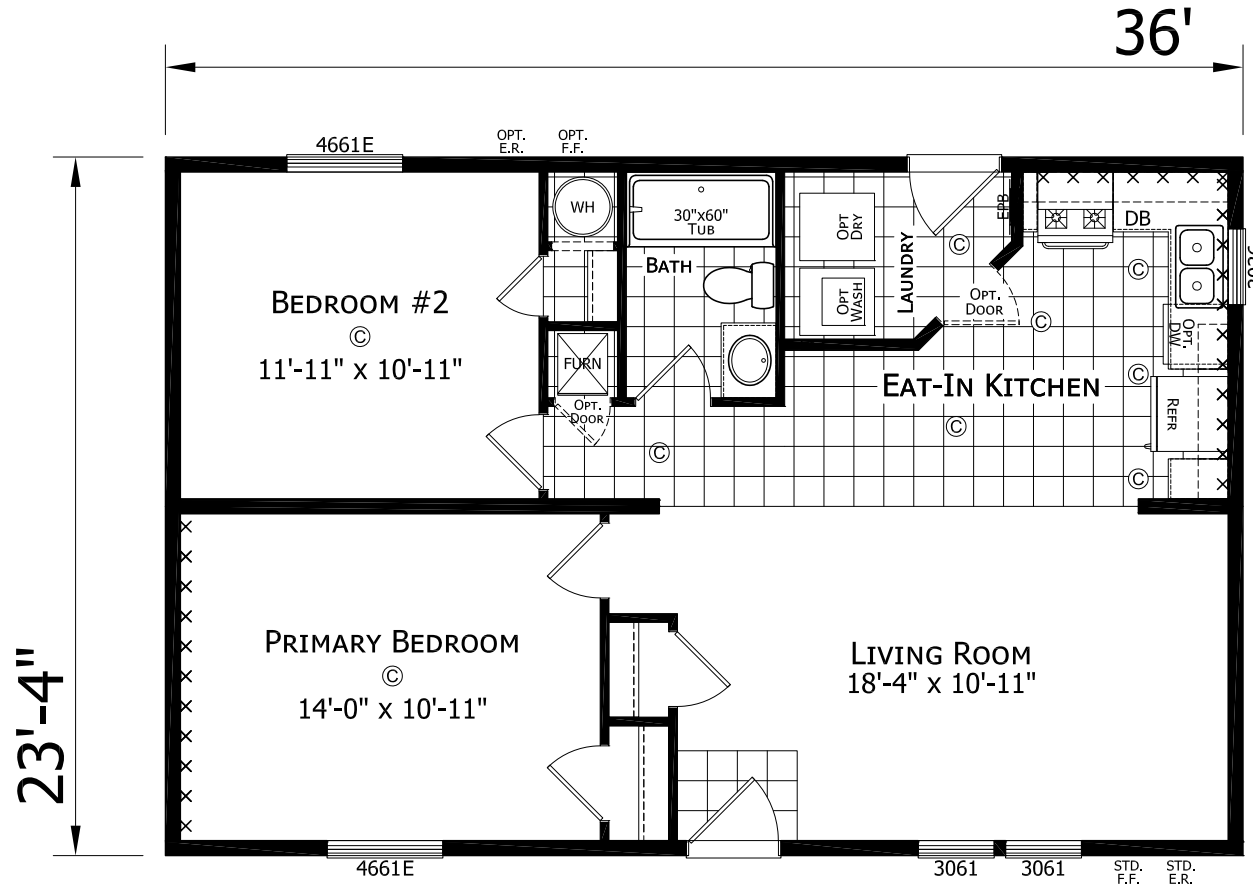

# Shafer

Dutch Aspire - Multi-Section Series

840 SQ. FT. (Approximate) 2 Bedroom, 1 Bath

Last Updated: 2-8-24

**CHAMPION HOMES CENTER**  
6855 West 700 South  
Topeka, IN 46571

**FactoryDirectMobileHomes.com | 1-800-581-5380**