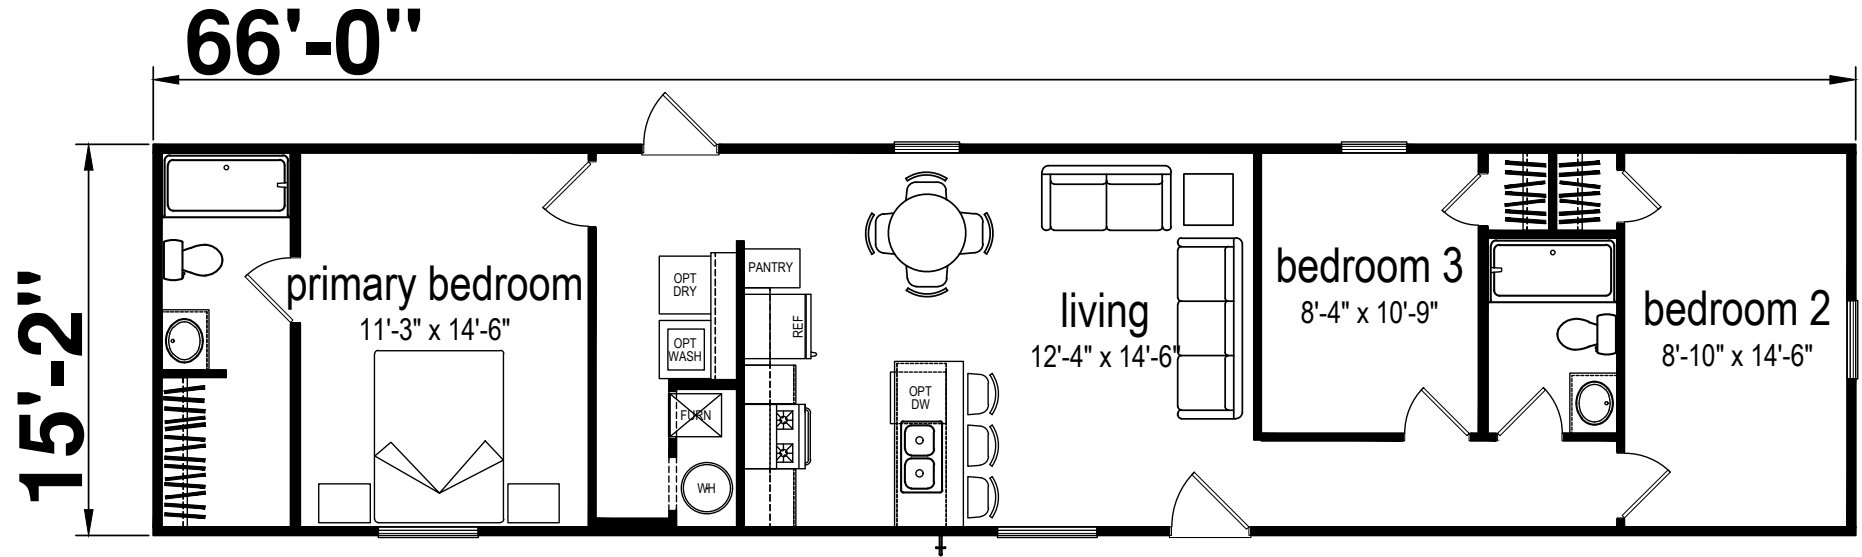

Seyberts

Prime Series

1,001 SQ. FT. (Approximate) 3 Bedroom, 2 Bath

CHAMPION
HOMES CENTER

Last Updated: 2-13-24

CHAMPION HOMES CENTER
6855 West 700 South
Topeka, IN 46571

FactoryDirectMobileHomes.com | 1-800-581-5380