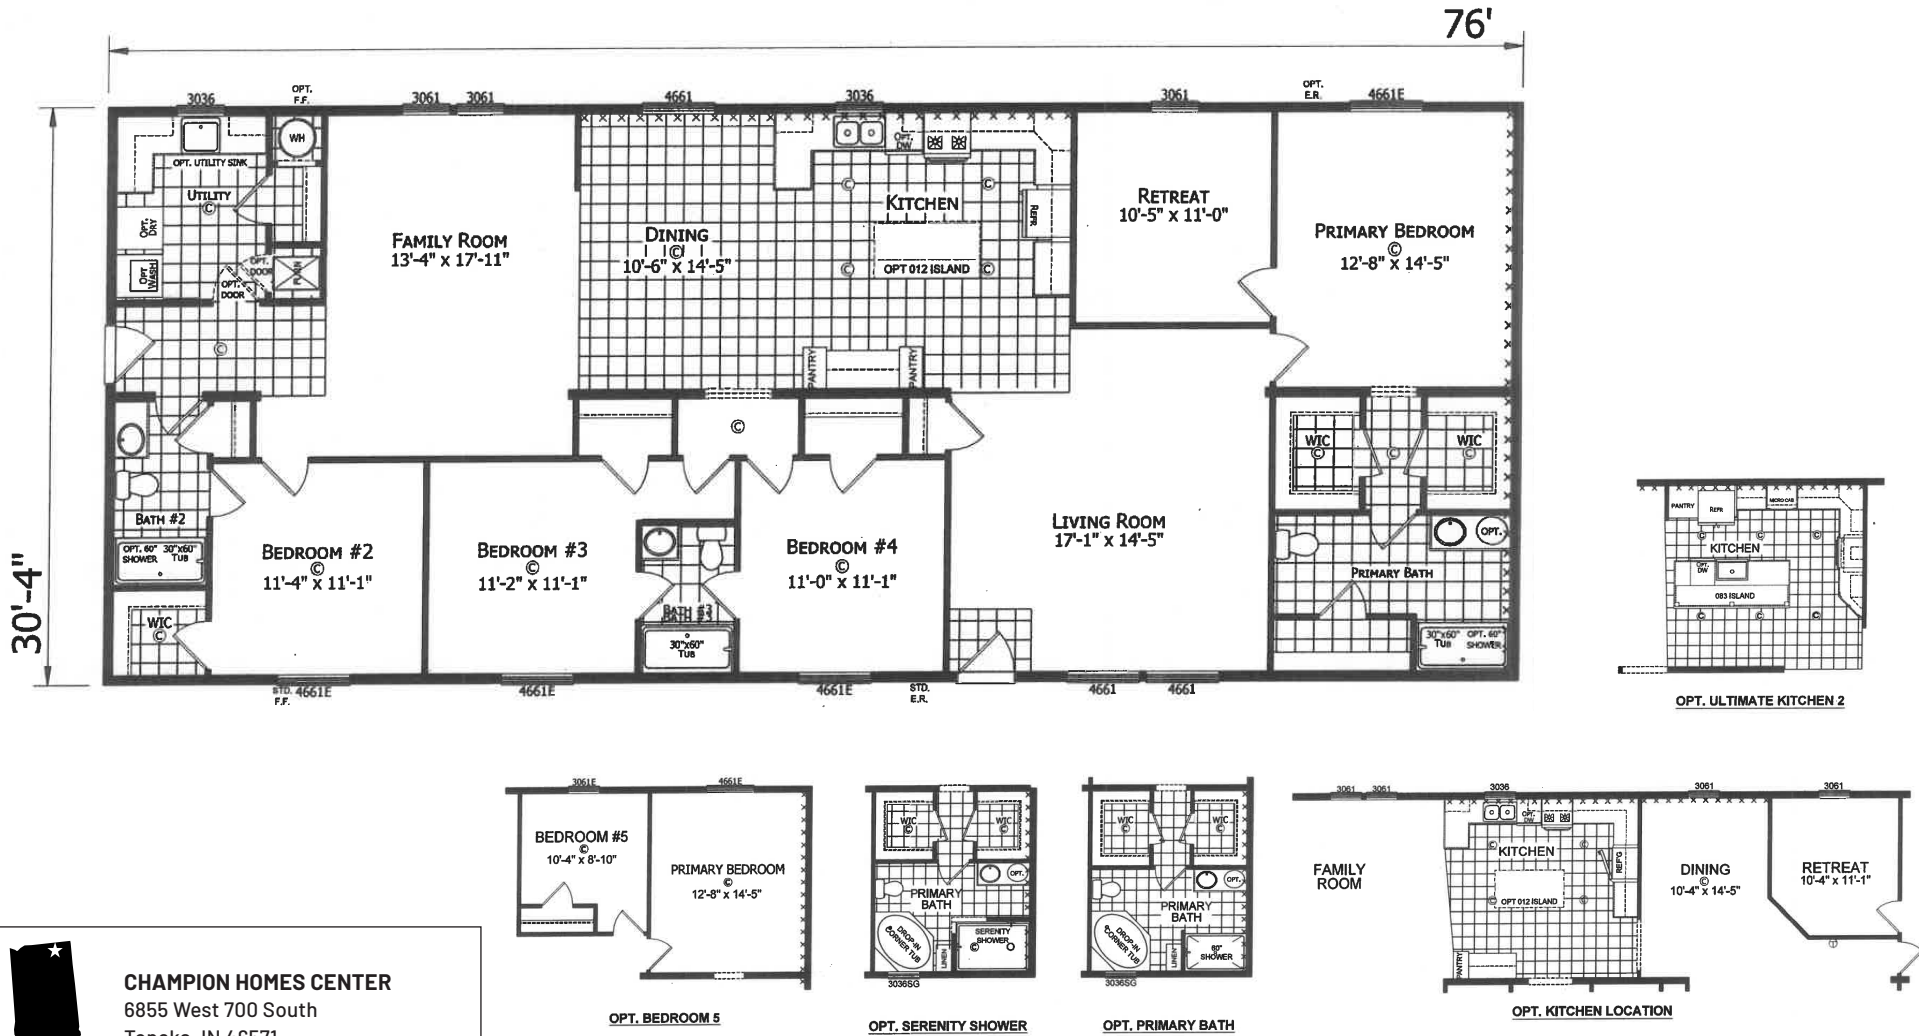

Searcy

Dutch Aspire - Multi-Section Series

2,305 SQ. FT. (Approximate) 4 Bedroom, 3 Bath

Last Updated: 4-23-24

CHAMPION HOMES CENTER
6855 West 700 South
Topeka, IN 46571

FactoryDirectMobileHomes.com | 1-800-581-5380