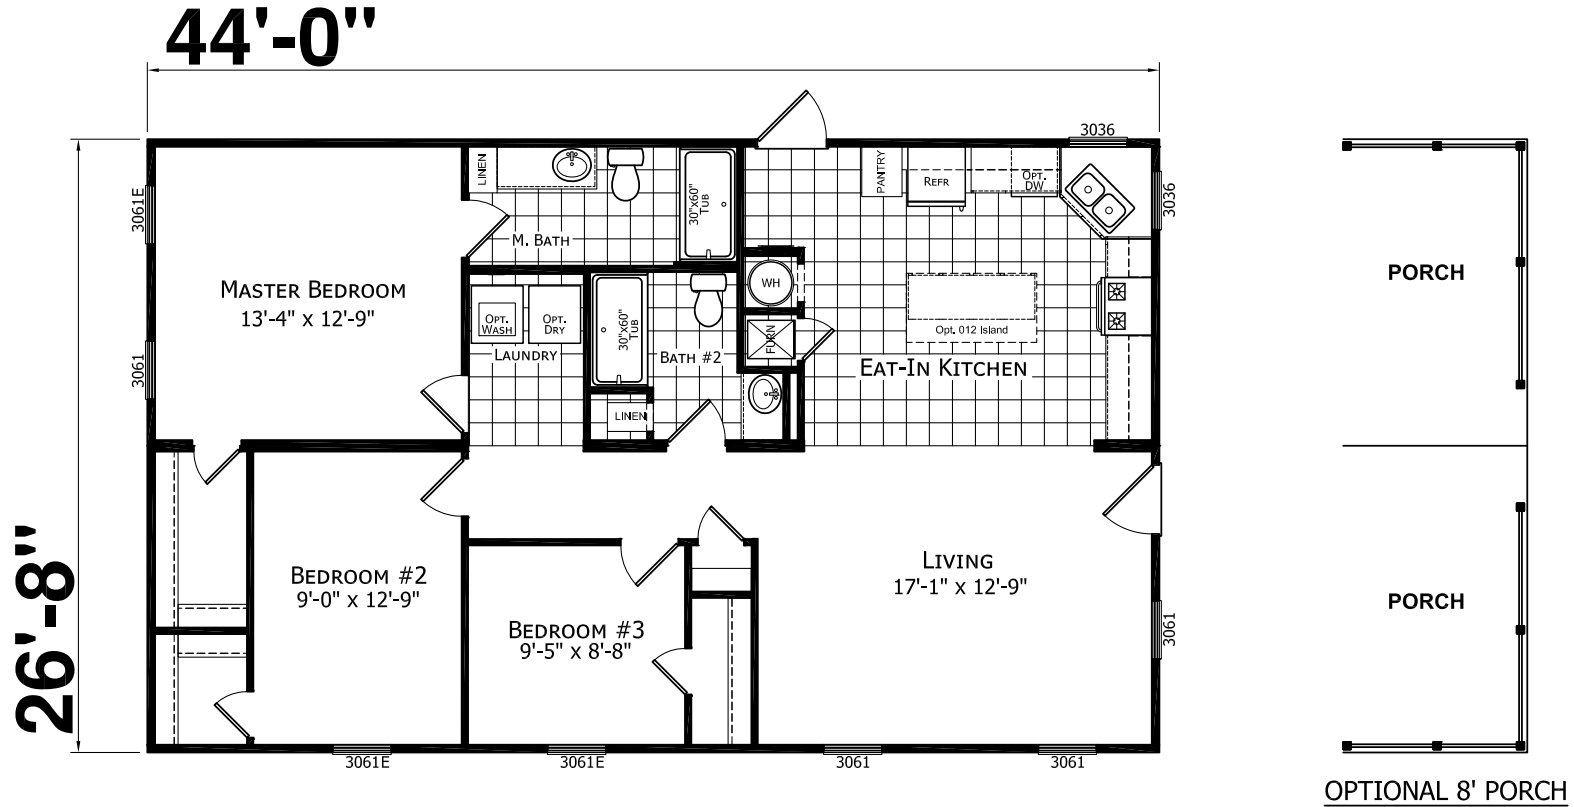

Royalton

Dutch Diamond - Lifestyle Series

1,188 SQ. FT. (Approximate) 3 Bedroom, 2 Bath

Last Updated: 2-11-22

FACTORY EXPO HOME CENTERS
 6855 West 700 South
 Topeka, IN 46571

FactoryDirectMobileHomes.com | 1-800-581-5380