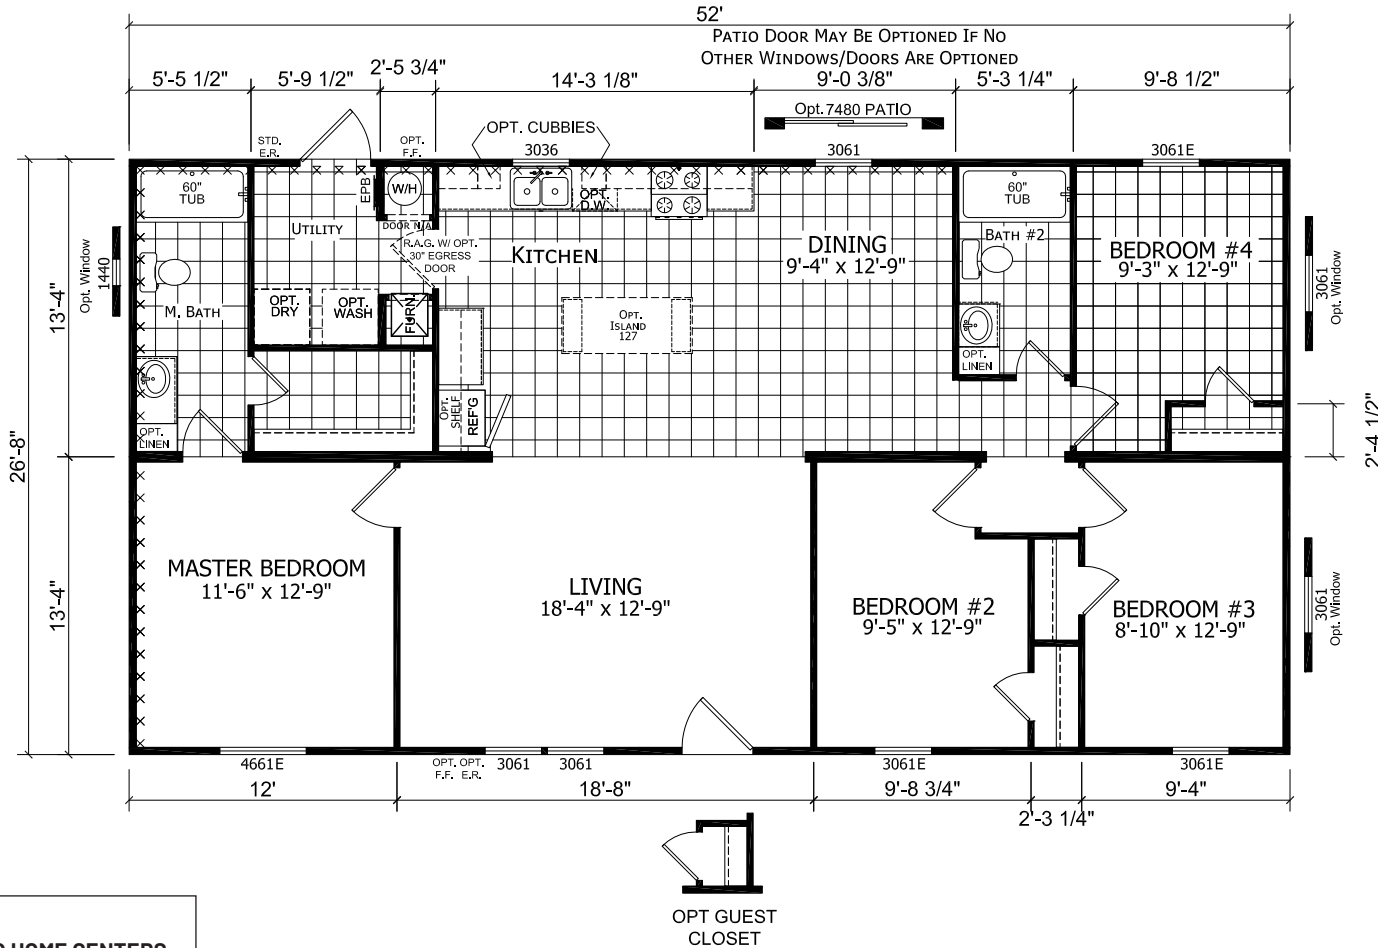

Royal Mill

Dutch Edge II Multi-Section Series

1,386 SQ. FT. (Approximate) 4 Bedroom, 2 Bath

Last Updated: 2-14-22

FACTORY EXPO HOME CENTERS
6855 West 700 South
Topeka, IN 46571

FactoryDirectMobileHomes.com | 1-800-581-5380