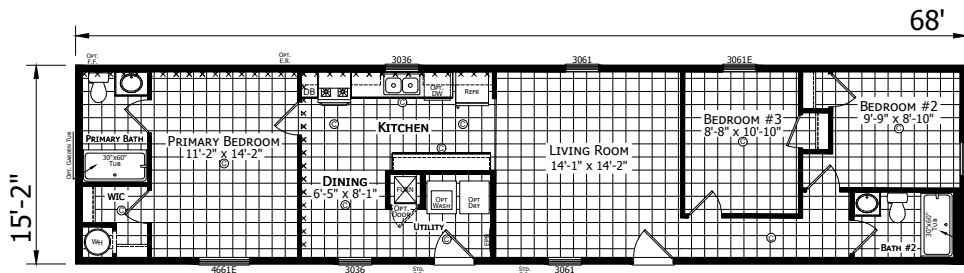

Ross

Dutch Aspire - Single Section Series

1,031 SQ. FT. (Approximate) 3 Bedroom, 2 Bath

CHAMPION
HOMES CENTER

Last Updated: 10-16-23

OPT. REVERSE AISLE

2 BEDROOM OPTION

CHAMPION HOMES CENTER
6855 West 700 South
Topeka, IN 46571