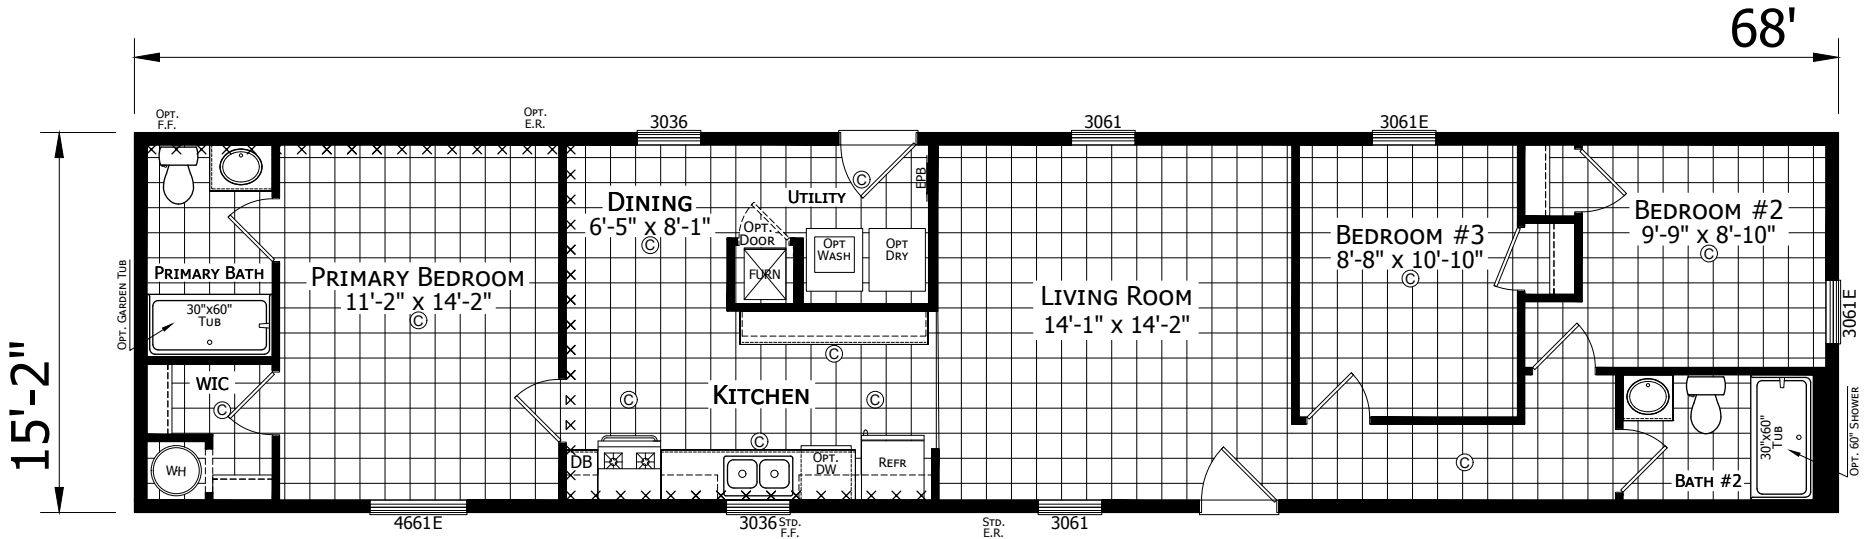

Ross

Dutch Aspire - Single Section Series

1,031 SQ. FT. (Approximate) 3 Bedroom, 2 Bath

CHAMPION
HOMES CENTER

Last Updated: 10-16-23

OPT. REVERSE AISLE

2 BEDROOM OPTION

CHAMPION HOMES CENTER
6855 West 700 South
Topeka, IN 46571