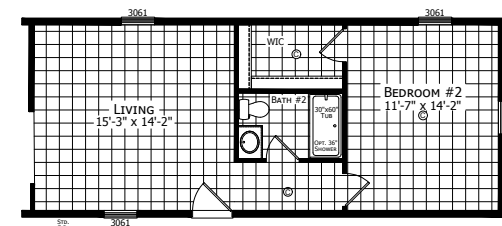

Ross

Dutch Aspire - Single Section Series

1,031 SQ. FT. (Approximate) 3 Bedroom, 2 Bath

CHAMPION
HOMES CENTER

Last Updated: 10-16-23

OPT. REVERSE AISLE

2 BEDROOM OPTION

CHAMPION HOMES CENTER
6855 West 700 South
Topeka, IN 46571