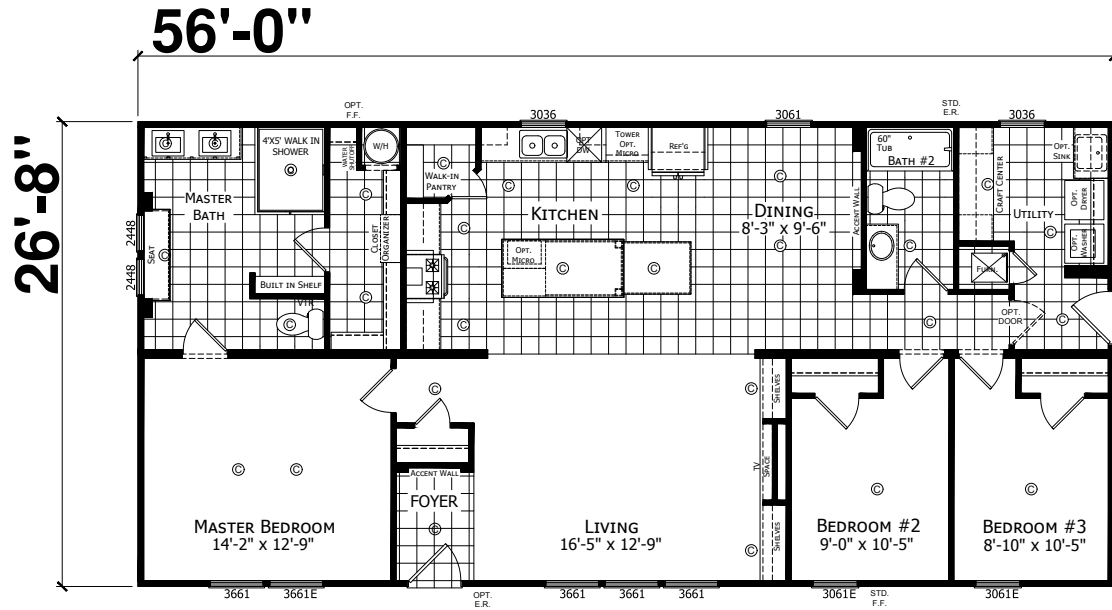

Riddleton

Dutch Diamond - Summit

1,420 SQ. FT. (Approximate) 3 Bedrooms, 2 Baths

Last Updated: 2-10-22

OPTIONAL UTILITY ROOM "B"

OPTIONAL MASTER BATH

OPTIONAL FRONT ENTRY

FACTORY EXPO HOME CENTERS
6855 West 700 South
Topeka, IN 46571