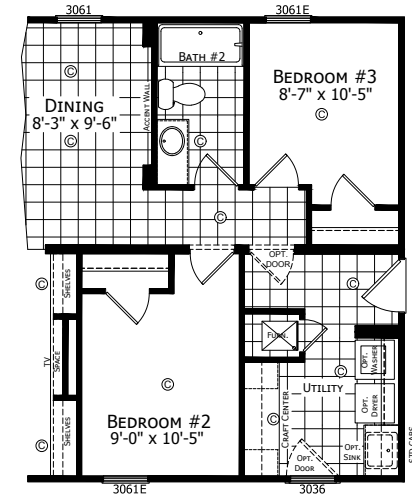

Riddleton

Dutch Diamond - Summit

1,420 SQ. FT. (Approximate) 3 Bedrooms, 2 Baths

Last Updated: 2-10-22

OPTIONAL UTILITY ROOM "B"

OPTIONAL MASTER BATH

OPTIONAL FRONT ENTRY

FACTORY EXPO HOME CENTERS
6855 West 700 South
Topeka, IN 46571