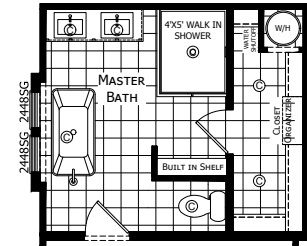

Riddleton

Dutch Diamond - Summit

1,420 SQ. FT. (Approximate) 3 Bedrooms, 2 Baths

Last Updated: 2-10-22

OPTIONAL UTILITY ROOM "B"

OPTIONAL MASTER BATH

OPTIONAL FRONT ENTRY

FACTORY EXPO HOME CENTERS
6855 West 700 South
Topeka, IN 46571