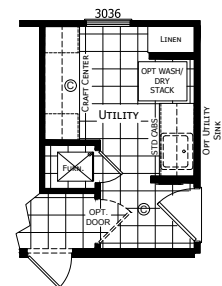

Riddleton

Dutch Diamond - Summit

1,420 SQ. FT. (Approximate) 3 Bedrooms, 2 Baths

Last Updated: 2-10-22

OPTIONAL UTILITY ROOM "B"

OPTIONAL MASTER BATH

OPTIONAL FRONT ENTRY

FACTORY EXPO HOME CENTERS
6855 West 700 South
Topeka, IN 46571