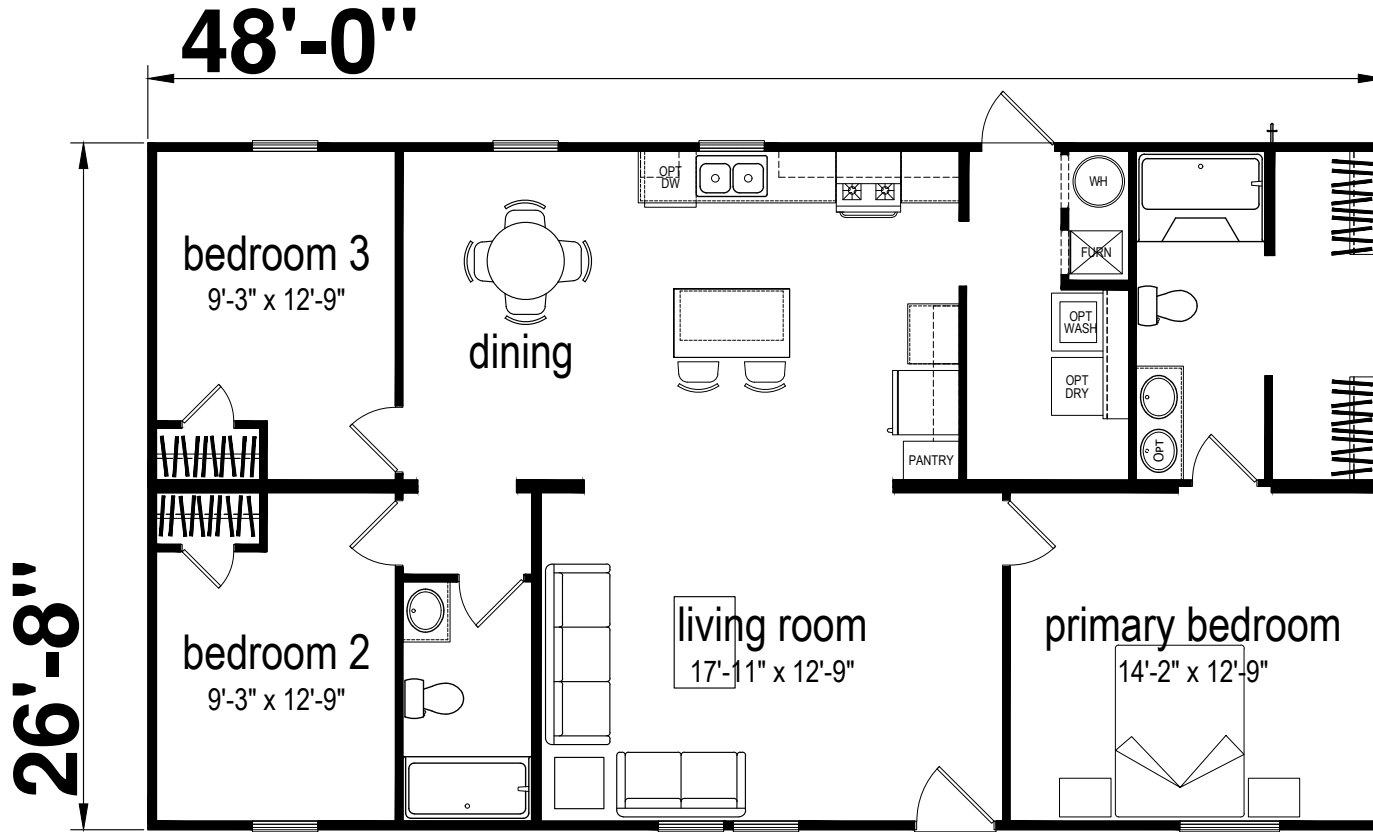

Reo

Prime Series

1,284 SQ. FT. (Approximate) 3 Bedroom, 2 Bath

CHAMPION
HOMES CENTER

Last Updated: 2-13-24

CHAMPION HOMES CENTER
6855 West 700 South
Topeka, IN 46571

FactoryDirectMobileHomes.com | 1-800-581-5380