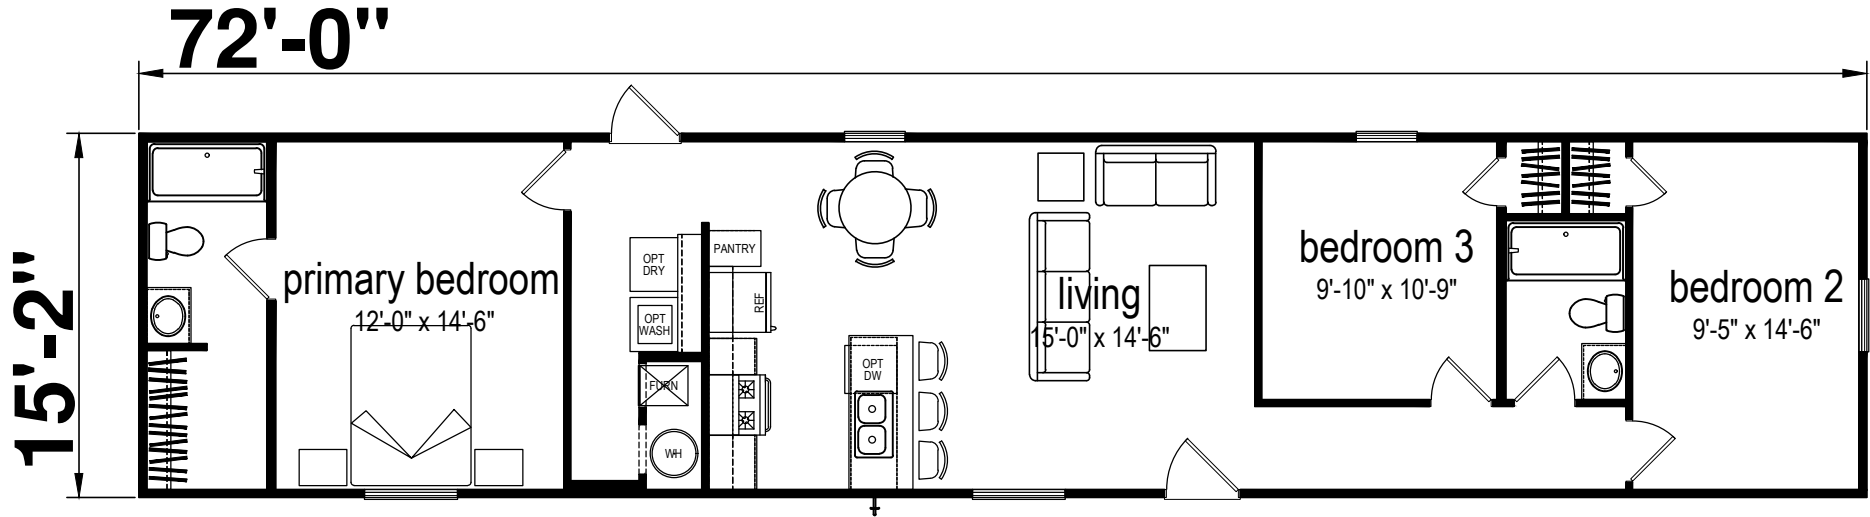

# Reeder

Prime Series

1,092 SQ. FT. (Approximate) 3 Bedroom, 2 Bath

CHAMPION<sup>®</sup>  
HOMES CENTER

Last Updated: 2-13-24

CHAMPION HOMES CENTER  
6855 West 700 South  
Topeka, IN 46571

FactoryDirectMobileHomes.com | 1-800-581-5380