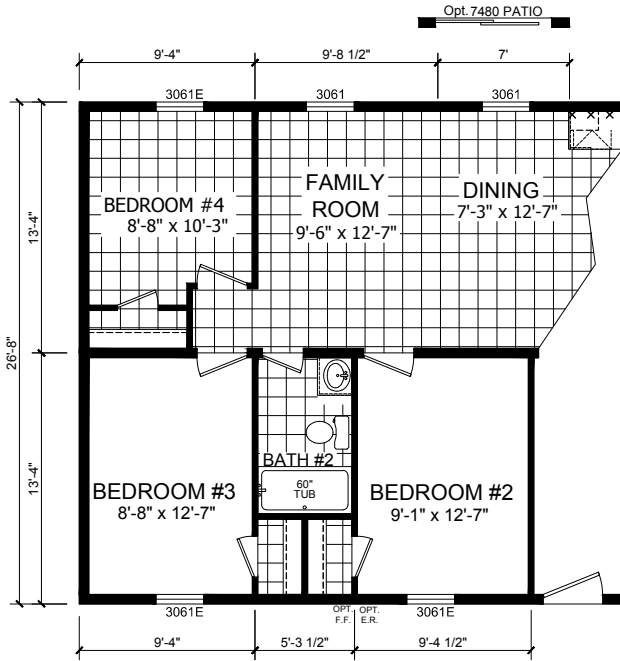

Primrose

Dutch Edge II Multi-Section Series

1,600 SQ. FT. (Approximate) 3 Bedroom, 2 Bath

Last Updated: 2-14-22

OPTIONAL 4TH BEDROOM

FACTORY EXPO HOME CENTERS
6855 West 700 South
Topeka, IN 46571

FactoryDirectMobileHomes.com | 1-800-581-5380