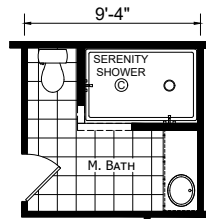

Poneto

Dutch Diamond - Multi-Section Series

1,706 SQ. FT. (Approximate) 3 Bedroom, 2 Bath

Last Updated: 2-11-22

OPTIONAL PORCH

OPTION FAMILY ROOM OFFSET

FOR OPTIONAL $\frac{5}{12}$ ROOF PITCH 2X6 SIDE WALLS MUST ALSO BE OPTIONED

OPTION SERENITY BATH

OPTION MASTER BATH

OPTION ULTIMATE KITCHEN 2

OPTION ULTIMATE KITCHEN 3

FACTORY EXPO HOME CENTERS
6855 West 700 South
Topeka, IN 46571

FactoryDirectMobileHomes.com | 1-800-581-5380

IMPORTANT: Alta Cima Corp reserves the right to modify, cancel or substitute products or features of this event at any time without prior notice or obligation. Pictures and other promotional materials are representative and may depict or contain floor plans, square footages, elevations, options, upgrades, extra design features, decorations, floor coverings, specialty light fixtures, custom paint and wall coverings, window treatments, landscaping, sound and alarm systems, furnishings, appliances, and other designer/decorator features and amenities that are not included as part of the home and/or may not be available at all locations. Home, pricing and community information is subject to change, and homes to prior sale, at any time without notice or obligation. ©2020 Alta Cima Corp. All rights reserved.