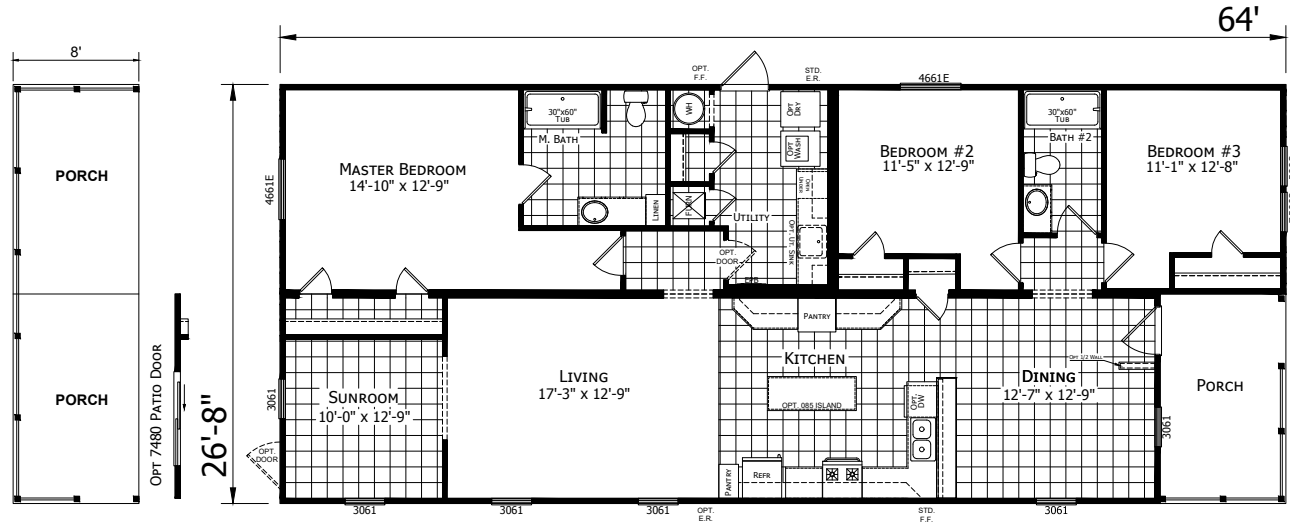

Poneto

Dutch Diamond - Multi-Section Series

1,706 SQ. FT. (Approximate) 3 Bedroom, 2 Bath

Last Updated: 2-11-22

OPTIONAL PORCH

OPTION FAMILY ROOM OFFSET

FOR OPTIONAL $\frac{5}{12}$ ROOF PITCH 2X6 SIDE WALLS MUST ALSO BE OPTIONED

OPTION SERENITY BATH

OPTION MASTER BATH

OPTION ULTIMATE KITCHEN 2

OPTION ULTIMATE KITCHEN 3

FACTORY EXPO HOME CENTERS
6855 West 700 South
Topeka, IN 46571

FactoryDirectMobileHomes.com | 1-800-581-5380

IMPORTANT: Alta Cima Corp reserves the right to modify, cancel or substitute products or features of this event at any time without prior notice or obligation. Pictures and other promotional materials are representative and may depict or contain floor plans, square footages, elevations, options, upgrades, extra design features, decorations, floor coverings, specialty light fixtures, custom paint and wall coverings, window treatments, landscaping, sound and alarm systems, furnishings, appliances, and other designer/decorator features and amenities that are not included as part of the home and/or may not be available at all locations. Home, pricing and community information is subject to change, and homes to prior sale, at any time without notice or obligation. ©2020 Alta Cima Corp. All rights reserved.