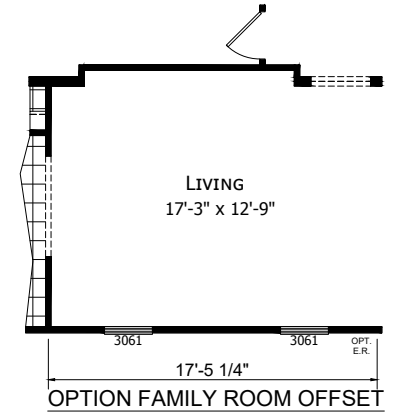

Poneto

Dutch Diamond - Multi-Section Series

1,706 SQ. FT. (Approximate) 3 Bedroom, 2 Bath

Last Updated: 2-11-22

OPTIONAL PORCH

OPTION FAMILY ROOM OFFSET

FOR OPTIONAL $\frac{5}{12}$ ROOF PITCH 2X6 SIDE WALLS MUST ALSO BE OPTIONED

OPTION SERENITY BATH

OPTION MASTER BATH

OPTION ULTIMATE KITCHEN 2

OPTION ULTIMATE KITCHEN 3

FACTORY EXPO HOME CENTERS
6855 West 700 South
Topeka, IN 46571

FactoryDirectMobileHomes.com | 1-800-581-5380

IMPORTANT: Alta Cima Corp reserves the right to modify, cancel or substitute products or features of this event at any time without prior notice or obligation. Pictures and other promotional materials are representative and may depict or contain floor plans, square footages, elevations, options, upgrades, extra design features, decorations, floor coverings, specialty light fixtures, custom paint and wall coverings, window treatments, landscaping, sound and alarm systems, furnishings, appliances, and other designer/decorator features and amenities that are not included as part of the home and/or may not be available at all locations. Home, pricing and community information is subject to change, and homes to prior sale, at any time without notice or obligation. ©2020 Alta Cima Corp. All rights reserved.