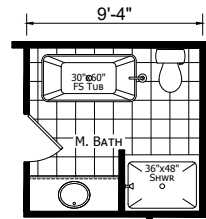

Poneto

Dutch Diamond - Multi-Section Series

1,706 SQ. FT. (Approximate) 3 Bedroom, 2 Bath

Last Updated: 2-11-22

OPTIONAL PORCH

OPTION FAMILY ROOM OFFSET

FOR OPTIONAL $\frac{5}{12}$ ROOF PITCH 2X6 SIDE WALLS MUST ALSO BE OPTIONED

OPTION SERENITY BATH

OPTION MASTER BATH

OPTION ULTIMATE KITCHEN 2

OPTION ULTIMATE KITCHEN 3

FACTORY EXPO HOME CENTERS
6855 West 700 South
Topeka, IN 46571

FactoryDirectMobileHomes.com | 1-800-581-5380

IMPORTANT: Alta Cima Corp reserves the right to modify, cancel or substitute products or features of this event at any time without prior notice or obligation. Pictures and other promotional materials are representative and may depict or contain floor plans, square footages, elevations, options, upgrades, extra design features, decorations, floor coverings, specialty light fixtures, custom paint and wall coverings, window treatments, landscaping, sound and alarm systems, furnishings, appliances, and other designer/decorator features and amenities that are not included as part of the home and/or may not be available at all locations. Home, pricing and community information is subject to change, and homes to prior sale, at any time without notice or obligation. ©2020 Alta Cima Corp. All rights reserved.