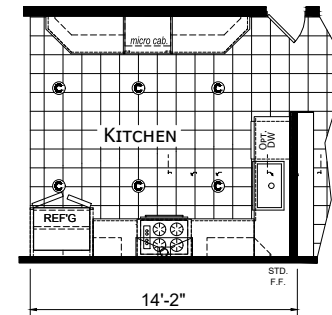

Poneto

Dutch Diamond - Multi-Section Series

1,706 SQ. FT. (Approximate) 3 Bedroom, 2 Bath

Last Updated: 2-11-22

OPTIONAL PORCH

OPTION FAMILY ROOM OFFSET

FOR OPTIONAL $\frac{5}{12}$ ROOF PITCH 2X6 SIDE WALLS MUST ALSO BE OPTIONED

OPTION SERENITY BATH

OPTION MASTER BATH

OPTION ULTIMATE KITCHEN 2

OPTION ULTIMATE KITCHEN 3

FACTORY EXPO HOME CENTERS
6855 West 700 South
Topeka, IN 46571

FactoryDirectMobileHomes.com | 1-800-581-5380

IMPORTANT: Alta Cima Corp reserves the right to modify, cancel or substitute products or features of this event at any time without prior notice or obligation. Pictures and other promotional materials are representative and may depict or contain floor plans, square footages, elevations, options, upgrades, extra design features, decorations, floor coverings, specialty light fixtures, custom paint and wall coverings, window treatments, landscaping, sound and alarm systems, furnishings, appliances, and other designer/decorator features and amenities that are not included as part of the home and/or may not be available at all locations. Home, pricing and community information is subject to change, and homes to prior sale, at any time without notice or obligation. ©2020 Alta Cima Corp. All rights reserved.