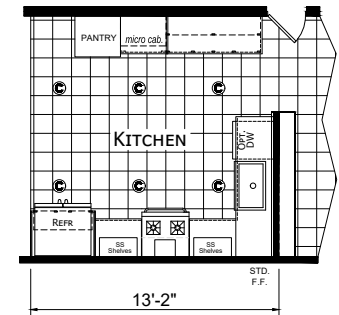

Poneto

Dutch Diamond - Multi-Section Series

1,706 SQ. FT. (Approximate) 3 Bedroom, 2 Bath

Last Updated: 2-11-22

OPTIONAL PORCH

OPTION FAMILY ROOM OFFSET

FOR OPTIONAL $\frac{5}{12}$ ROOF PITCH 2X6 SIDE WALLS MUST ALSO BE OPTIONED

OPTION SERENITY BATH

OPTION MASTER BATH

OPTION ULTIMATE KITCHEN 2

OPTION ULTIMATE KITCHEN 3

FACTORY EXPO HOME CENTERS
6855 West 700 South
Topeka, IN 46571

FactoryDirectMobileHomes.com | 1-800-581-5380

IMPORTANT: Alta Cima Corp reserves the right to modify, cancel or substitute products or features of this event at any time without prior notice or obligation. Pictures and other promotional materials are representative and may depict or contain floor plans, square footages, elevations, options, upgrades, extra design features, decorations, floor coverings, specialty light fixtures, custom paint and wall coverings, window treatments, landscaping, sound and alarm systems, furnishings, appliances, and other designer/decorator features and amenities that are not included as part of the home and/or may not be available at all locations. Home, pricing and community information is subject to change, and homes to prior sale, at any time without notice or obligation. ©2020 Alta Cima Corp. All rights reserved.