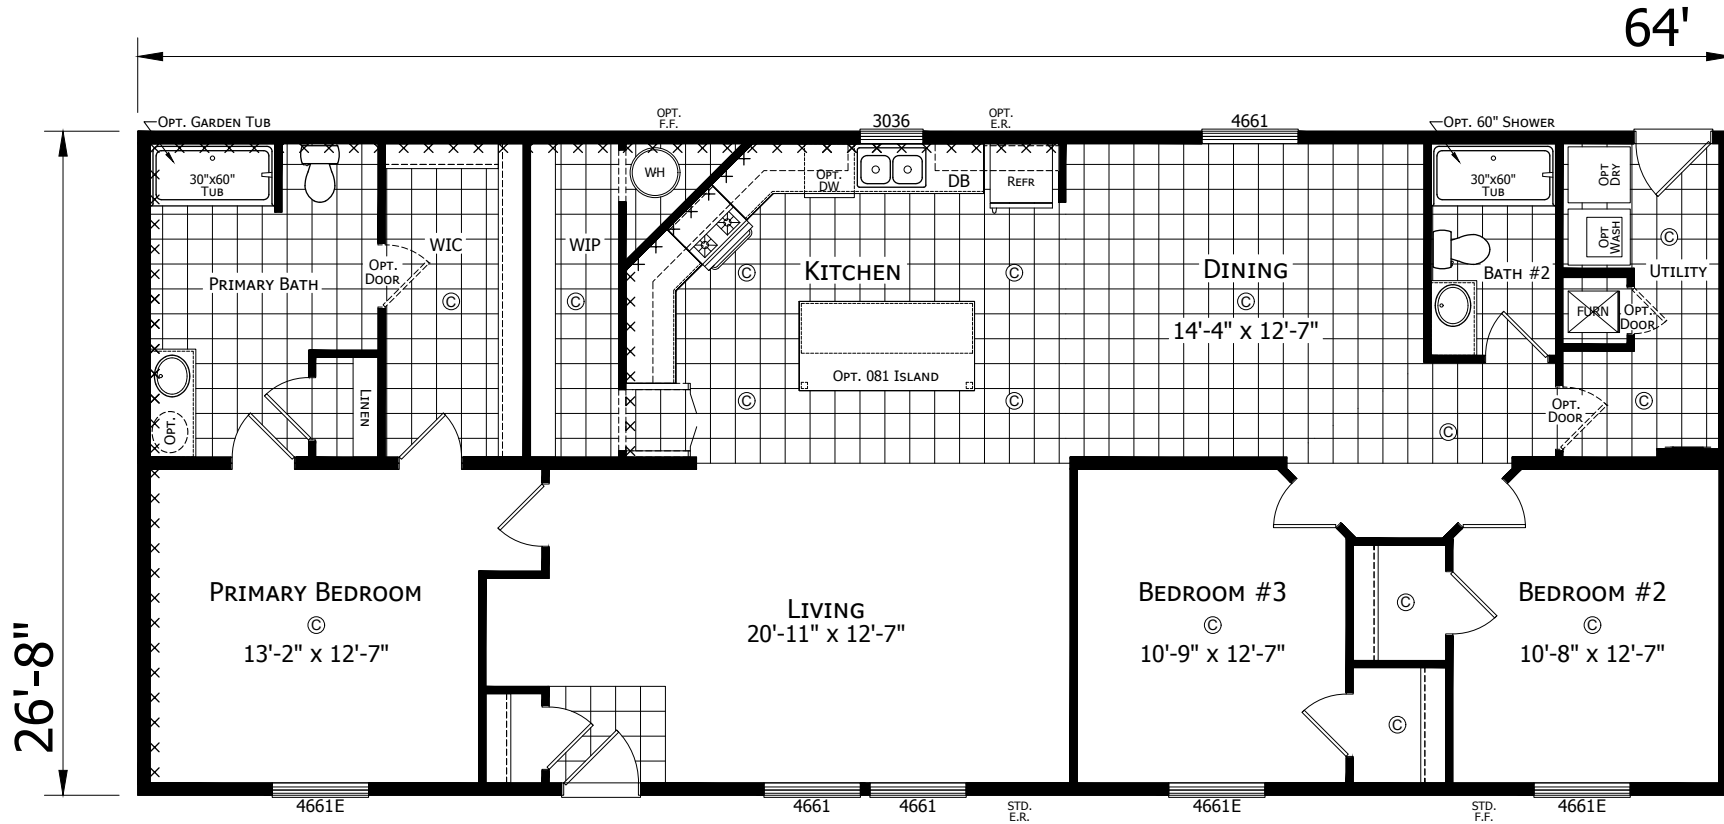

Poe

Dutch Aspire - Multi-Section Series

1,707 SQ. FT. (Approximate) 3 Bedroom, 2 Bath

Last Updated: 2-8-24

CHAMPION HOMES CENTER
6855 West 700 South
Topeka, IN 46571

FactoryDirectMobileHomes.com | 1-800-581-5380