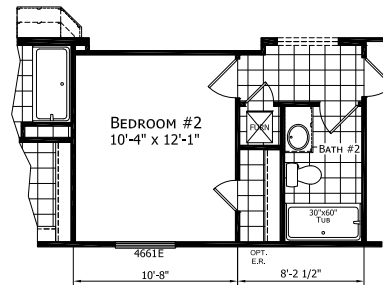

Plumrose

Dutch Diamond - Multi-Section Series

1,279 SQ. FT. (Approximate) 3 Bedroom, 2 Bath

Last Updated: 2-11-22

OPTION ULTIMATE KITCHEN 2

OPTION ULTIMATE KITCHEN 3

OPTIONAL PORCH

OPTIONAL LIVING ROOM OFFSET