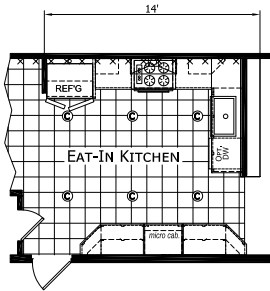

Plumrose

Dutch Diamond - Multi-Section Series

1,279 SQ. FT. (Approximate) 3 Bedroom, 2 Bath

Last Updated: 2-11-22

OPTION ULTIMATE KITCHEN 2

OPTION ULTIMATE KITCHEN 3

OPTIONAL PORCH

OPTIONAL LIVING ROOM OFFSET

FACTORY EXPO HOME CENTERS
6855 West 700 South
Topeka, IN 46571

FactoryDirectMobileHomes.com | 1-800-581-5380

IMPORTANT: Alta Cima Corp reserves the right to modify, cancel or substitute products or features of this event at any time without prior notice or obligation. Pictures and other promotional materials are representative and may depict or contain floor plans, square footages, elevations, options, upgrades, extra design features, decorations, floor coverings, specialty light fixtures, custom paint and wall coverings, window treatments, landscaping, sound and alarm systems, furnishings, appliances, and other designer/decorator features and amenities that are not included as part of the home and/or may not be available at all locations. Home, pricing and community information is subject to change, and homes to prior sale, at any time without notice or obligation. ©2020 Alta Cima Corp. All rights reserved.