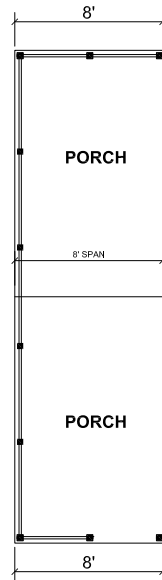

Plumrose

Dutch Diamond - Multi-Section Series

1,279 SQ. FT. (Approximate) 3 Bedroom, 2 Bath

Last Updated: 2-11-22

OPTION ULTIMATE KITCHEN 2

OPTION ULTIMATE KITCHEN 3

OPTIONAL PORCH

OPTIONAL LIVING ROOM OFFSET

FACTORY EXPO HOME CENTERS
6855 West 700 South
Topeka, IN 46571

FactoryDirectMobileHomes.com | 1-800-581-5380

IMPORTANT: Alta Cima Corp reserves the right to modify, cancel or substitute products or features of this event at any time without prior notice or obligation. Pictures and other promotional materials are representative and may depict or contain floor plans, square footages, elevations, options, upgrades, extra design features, decorations, floor coverings, specialty light fixtures, custom paint and wall coverings, window treatments, landscaping, sound and alarm systems, furnishings, appliances, and other designer/decorator features and amenities that are not included as part of the home and/or may not be available at all locations. Home, pricing and community information is subject to change, and homes to prior sale, at any time without notice or obligation. ©2020 Alta Cima Corp. All rights reserved.