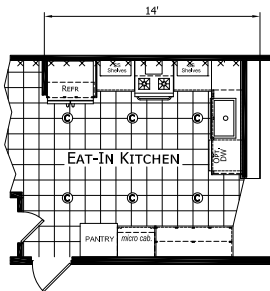

Plumrose

Dutch Diamond - Multi-Section Series

1,279 SQ. FT. (Approximate) 3 Bedroom, 2 Bath

Last Updated: 2-11-22

OPTION ULTIMATE KITCHEN 2

OPTION ULTIMATE KITCHEN 3

OPTIONAL PORCH

OPTIONAL LIVING ROOM OFFSET