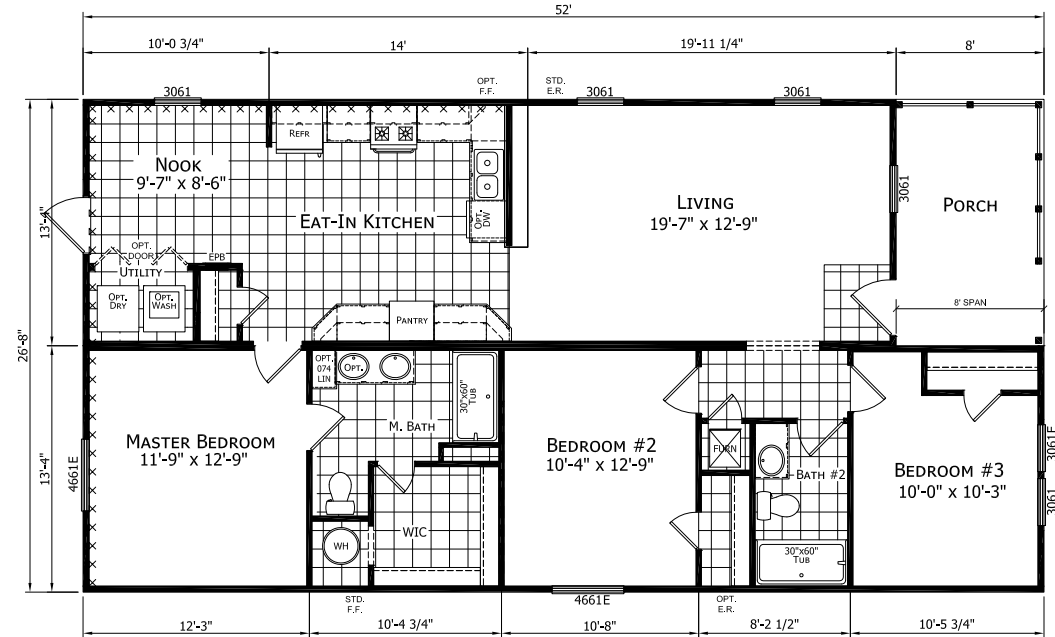

Plumrose

Dutch Diamond - Multi-Section Series

1,279 SQ. FT. (Approximate) 3 Bedroom, 2 Bath

Last Updated: 2-11-22

OPTION ULTIMATE KITCHEN 2

OPTION ULTIMATE KITCHEN 3

OPTIONAL PORCH

OPTIONAL LIVING ROOM OFFSET