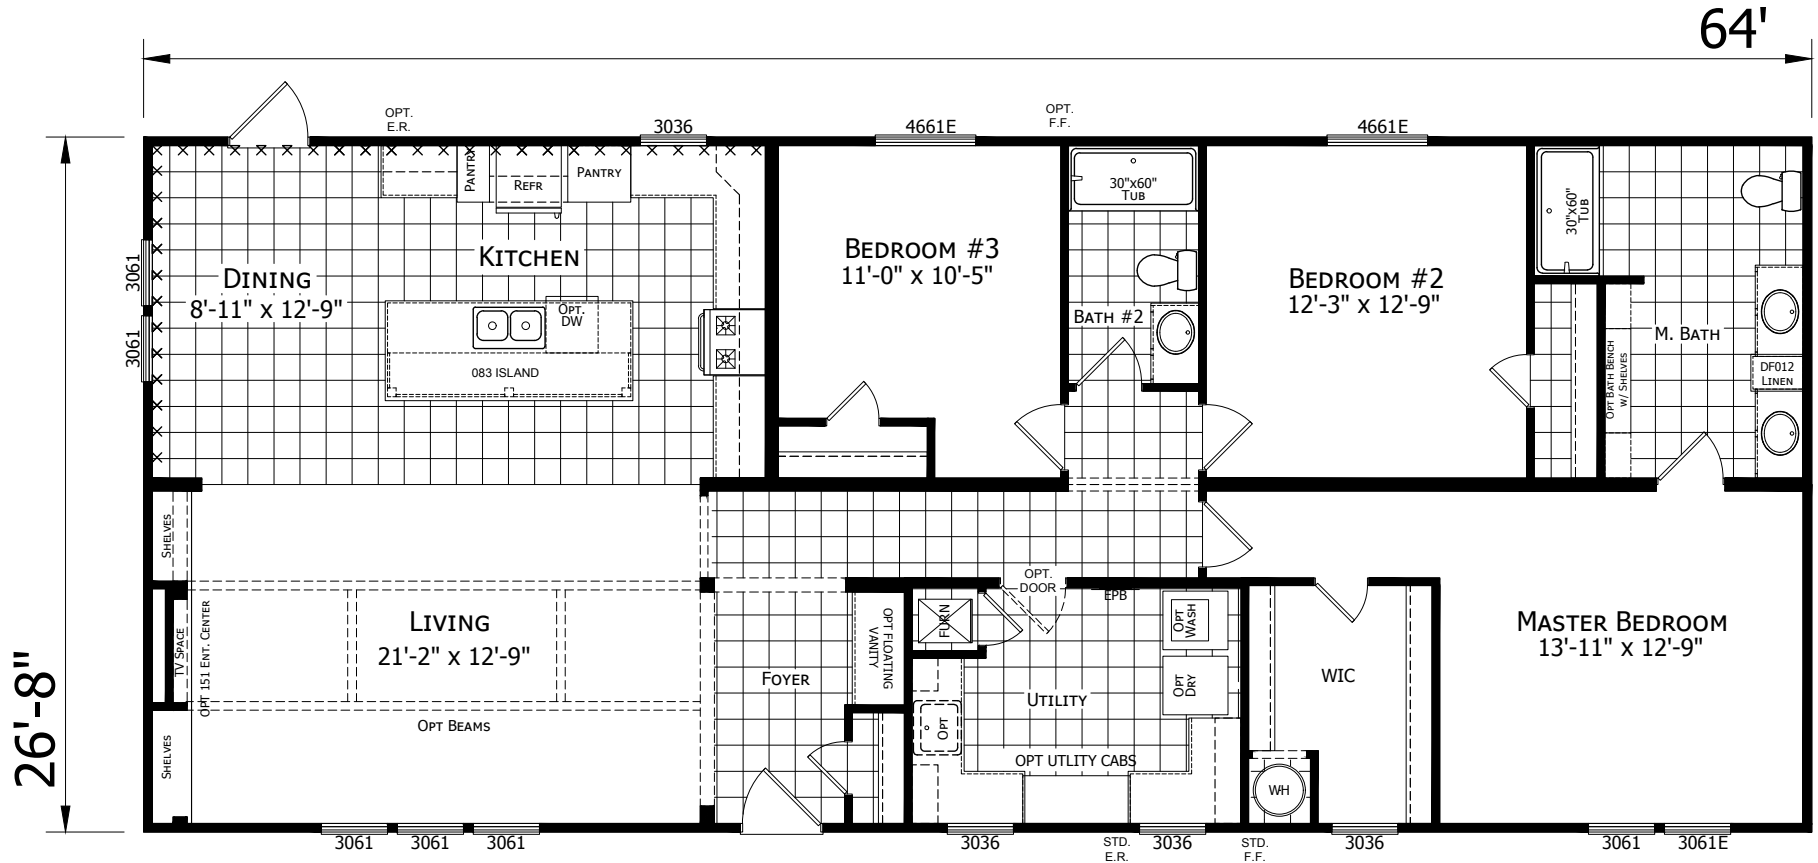

Pierceton

Dutch Diamond - Multi-Section Series

1,706 SQ. FT. (Approximate) 3 Bedroom, 2 Bath

Last Updated: 2-11-22

FACTORY EXPO HOME CENTERS
 6855 West 700 South
 Topeka, IN 46571

FactoryDirectMobileHomes.com | 1-800-581-5380