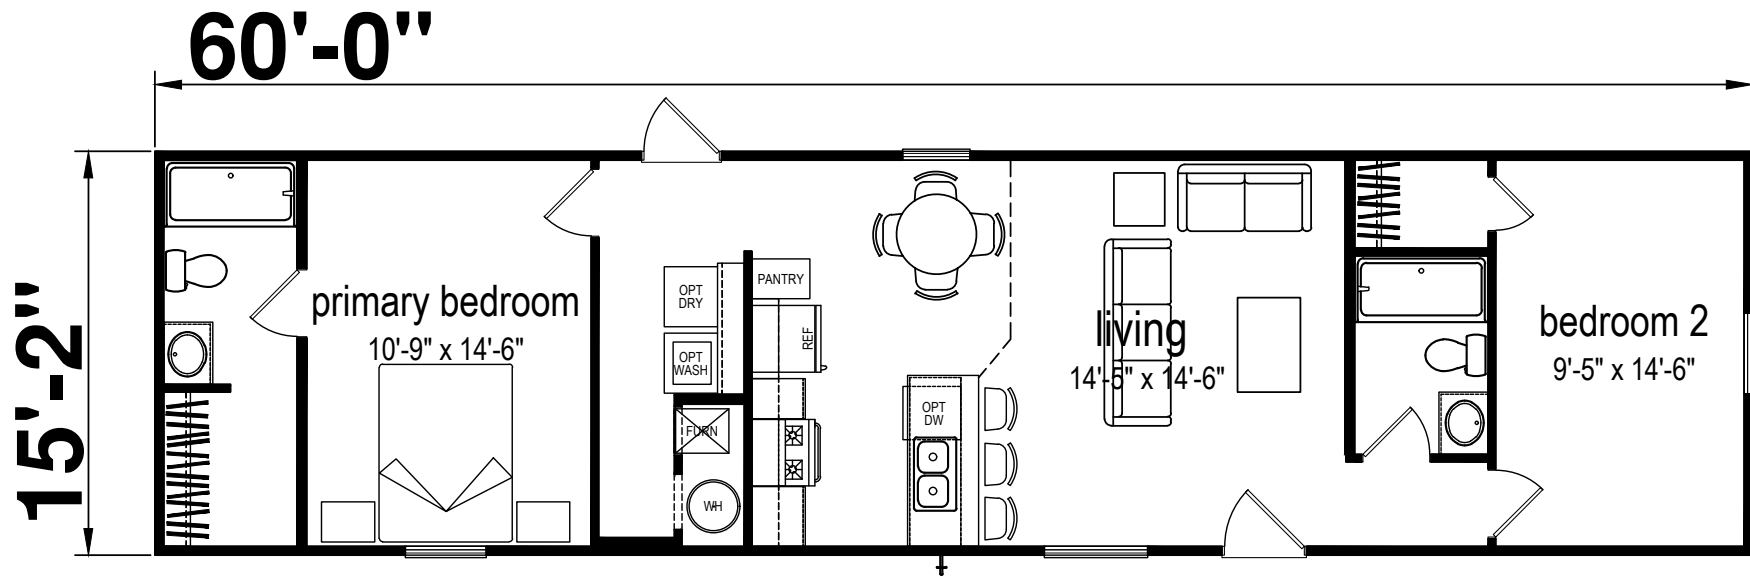

Nasby

Prime Series

910 SQ. FT. (Approximate) 2 Bedroom, 2 Bath

CHAMPION[®]
HOMES CENTER

Last Updated: 2-13-24

CHAMPION HOMES CENTER
6855 West 700 South
Topeka, IN 46571

FactoryDirectMobileHomes.com | 1-800-581-5380