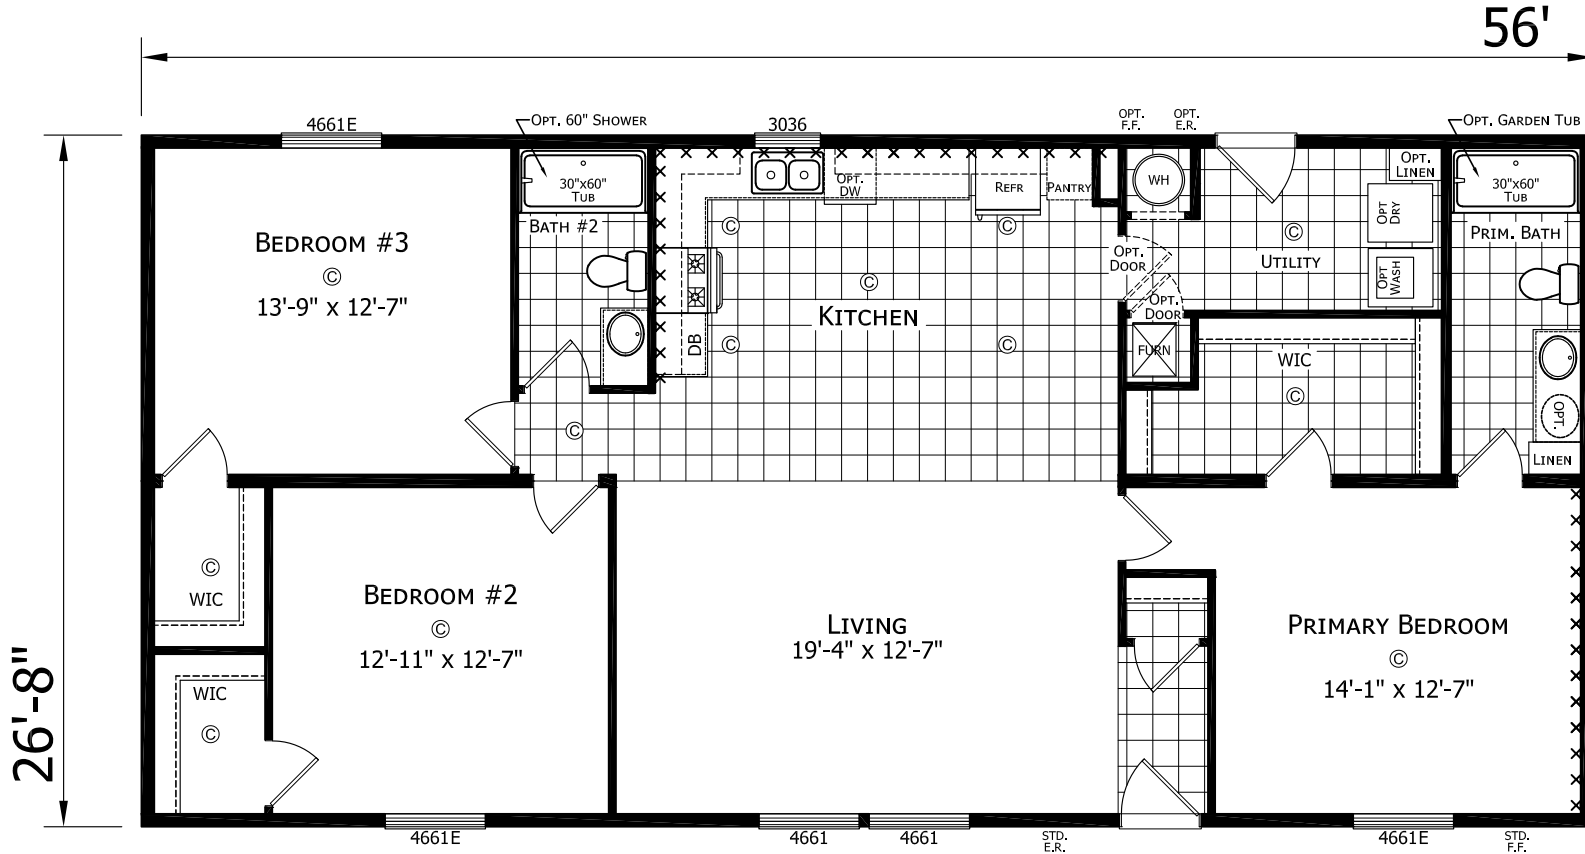

Napier

Dutch Aspire - Multi-Section Series

1,493 SQ. FT. (Approximate) 3 Bedroom, 2 Bath

Last Updated: 2-8-24

CHAMPION HOMES CENTER
 6855 West 700 South
 Topeka, IN 46571

FactoryDirectMobileHomes.com | 1-800-581-5380