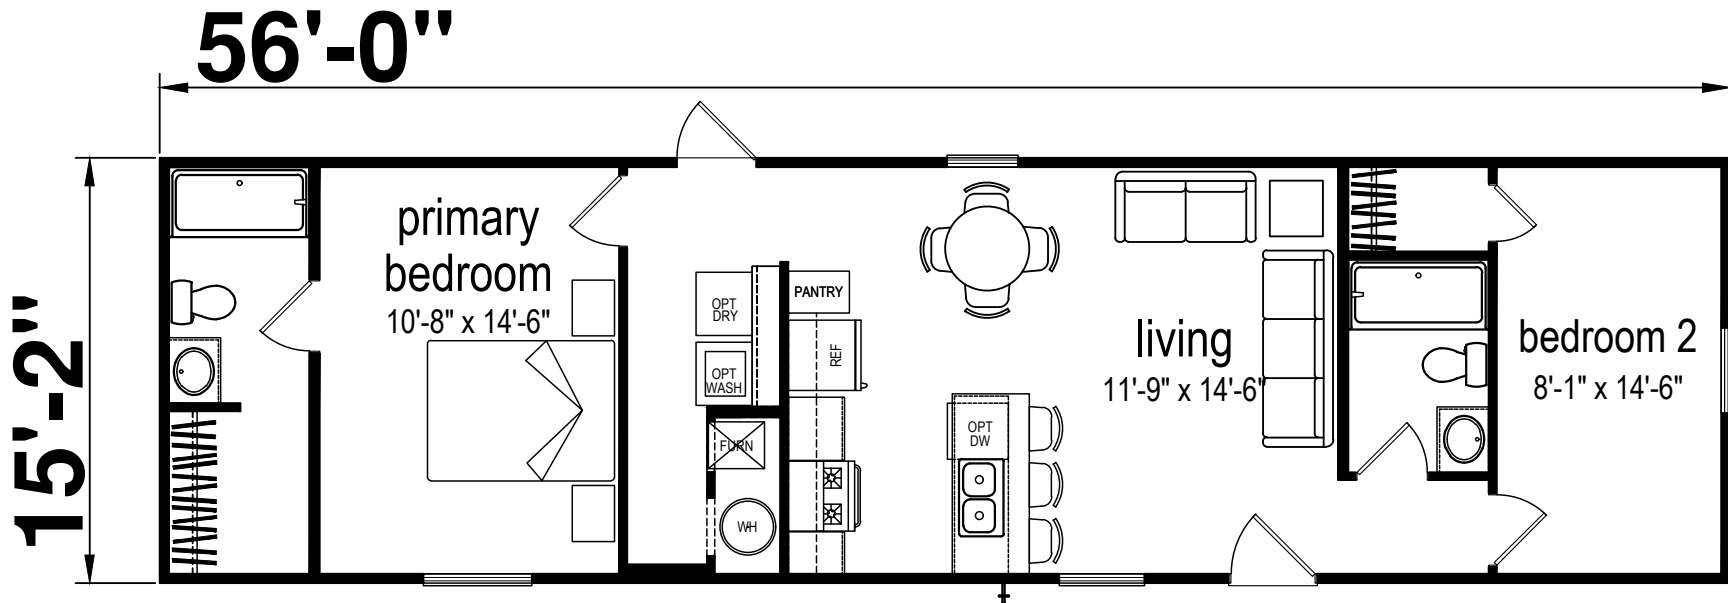

Mongo

Prime Series

849 SQ. FT. (Approximate) 2 Bedroom, 2 Bath

CHAMPION[®]
HOMES CENTER

Last Updated: 2-13-24

CHAMPION HOMES CENTER
6855 West 700 South
Topeka, IN 46571

FactoryDirectMobileHomes.com | 1-800-581-5380