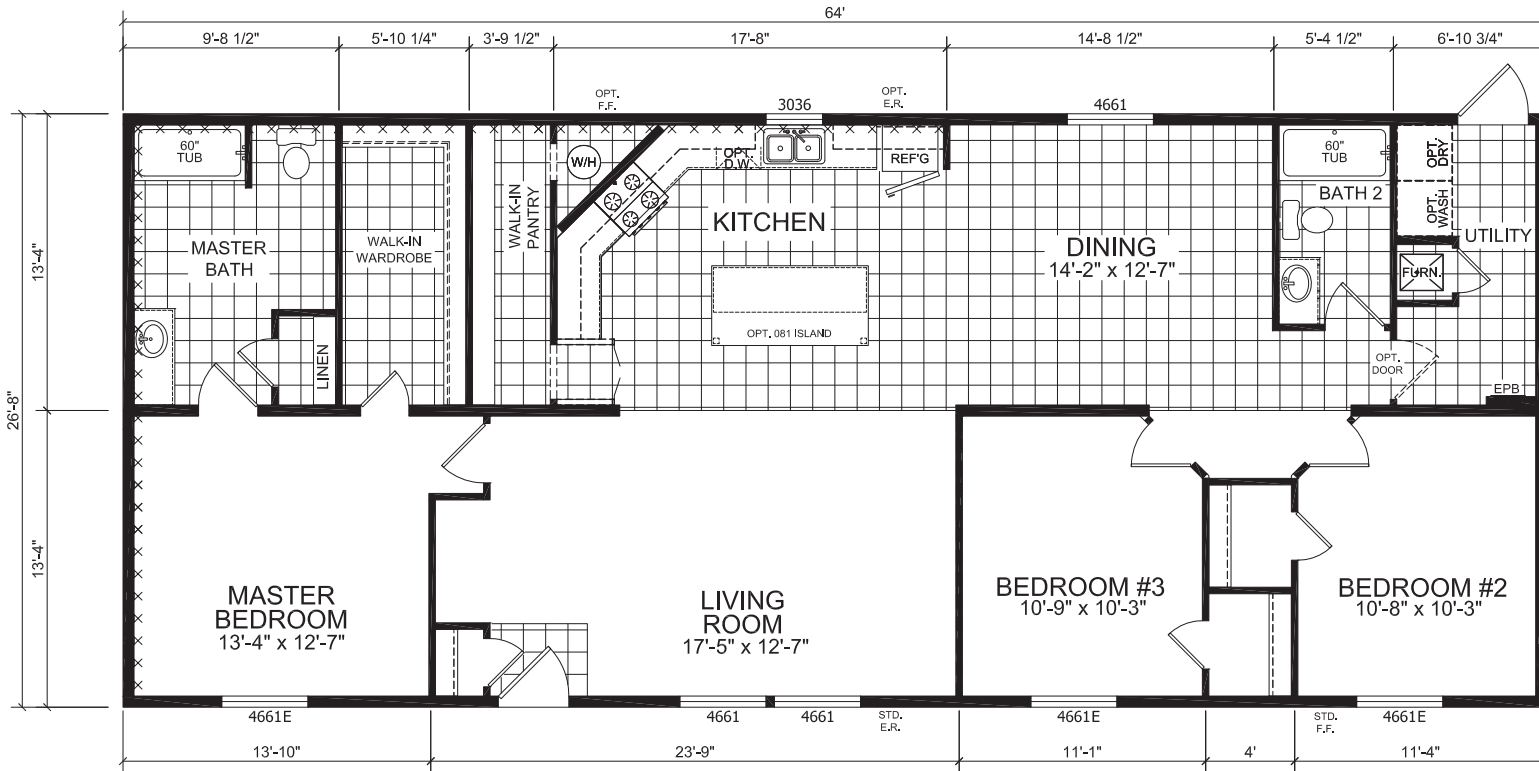

Mintonville

Dutch Diamond - Woodward Series

1,706 SQ. FT. (Approximate) 3 Bedroom, 2 Bath

Last Updated: 11-22-22

FACTORY EXPO HOME CENTERS
 6855 West 700 South
 Topeka, IN 46571

FactoryDirectMobileHomes.com | 1-800-581-5380