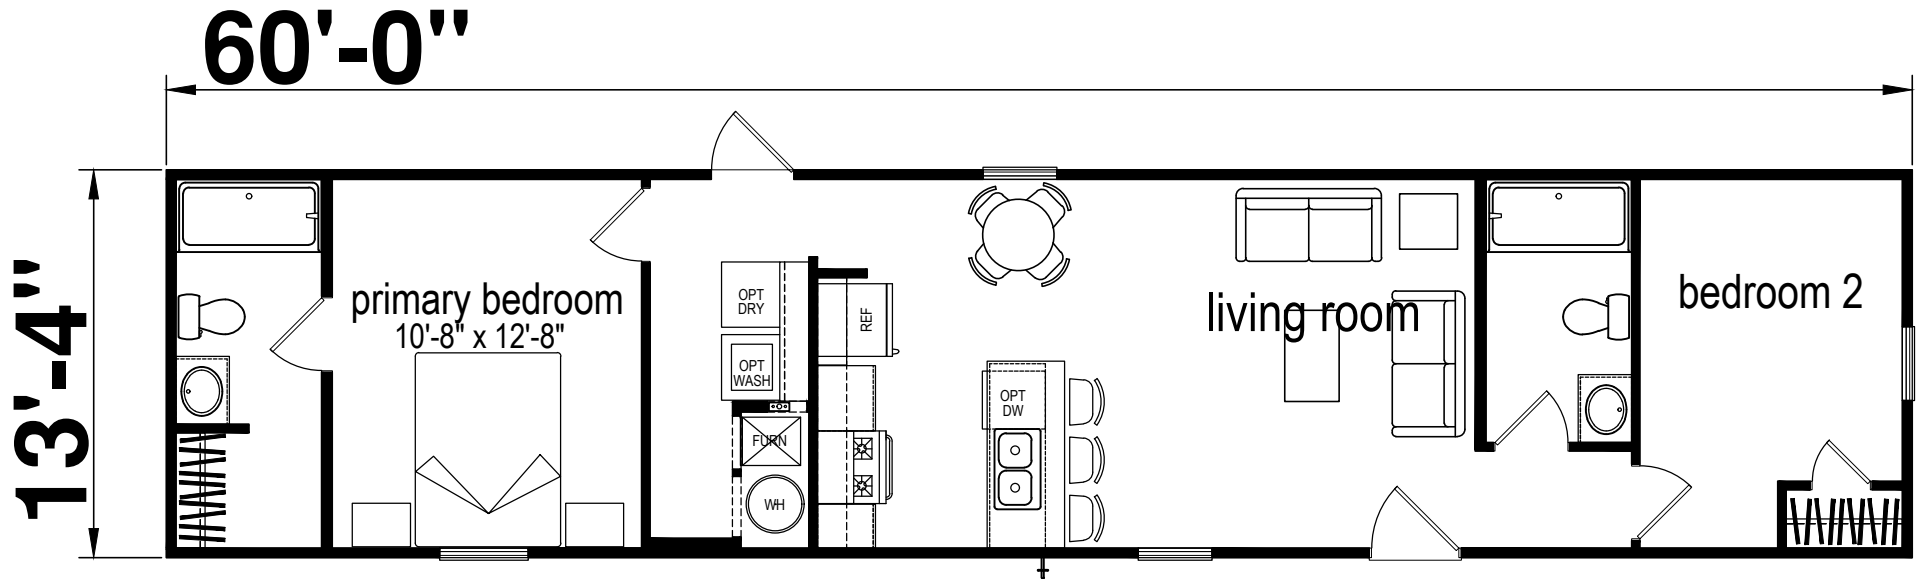

Metz

Prime Series

800 SQ. FT. (Approximate) 2 Bedroom, 2 Bath

CHAMPION
HOMES CENTER

Last Updated: 2-13-24

CHAMPION HOMES CENTER
6855 West 700 South
Topeka, IN 46571

FactoryDirectMobileHomes.com | 1-800-581-5380