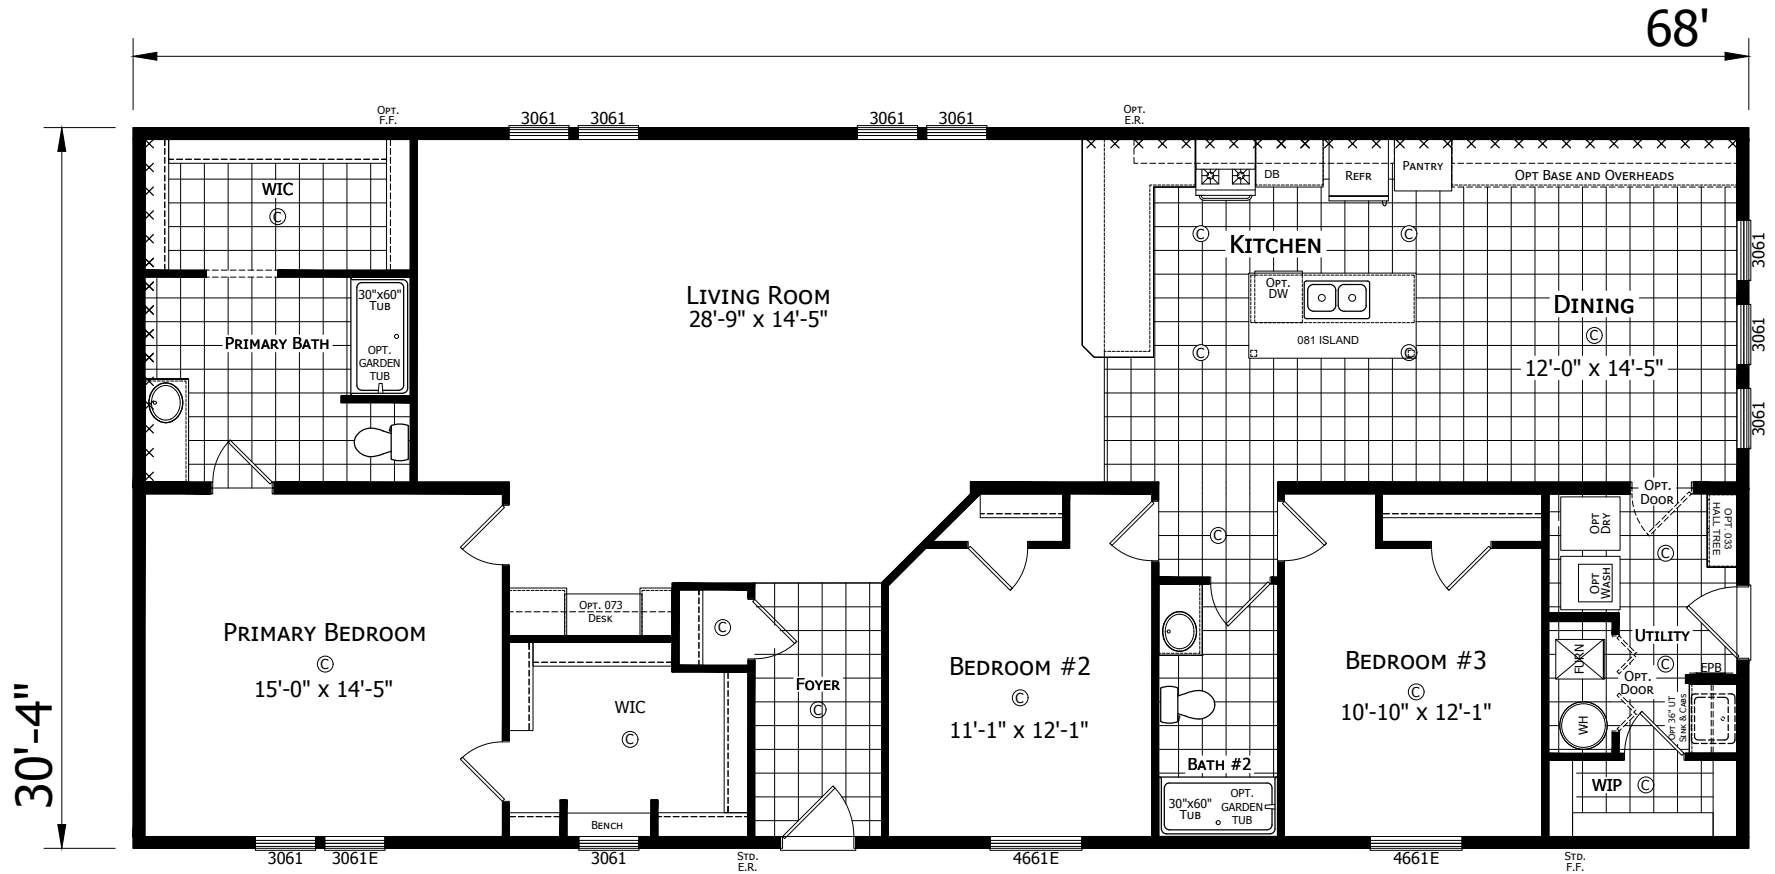

Merrillville

Dutch Aspire - Multi-Section Series

2,063 SQ. FT. (Approximate) 3 Bedroom, 2 Bath

Last Updated: 2-8-24

CHAMPION HOMES CENTER
6855 West 700 South
Topeka, IN 46571

FactoryDirectMobileHomes.com | 1-800-581-5380