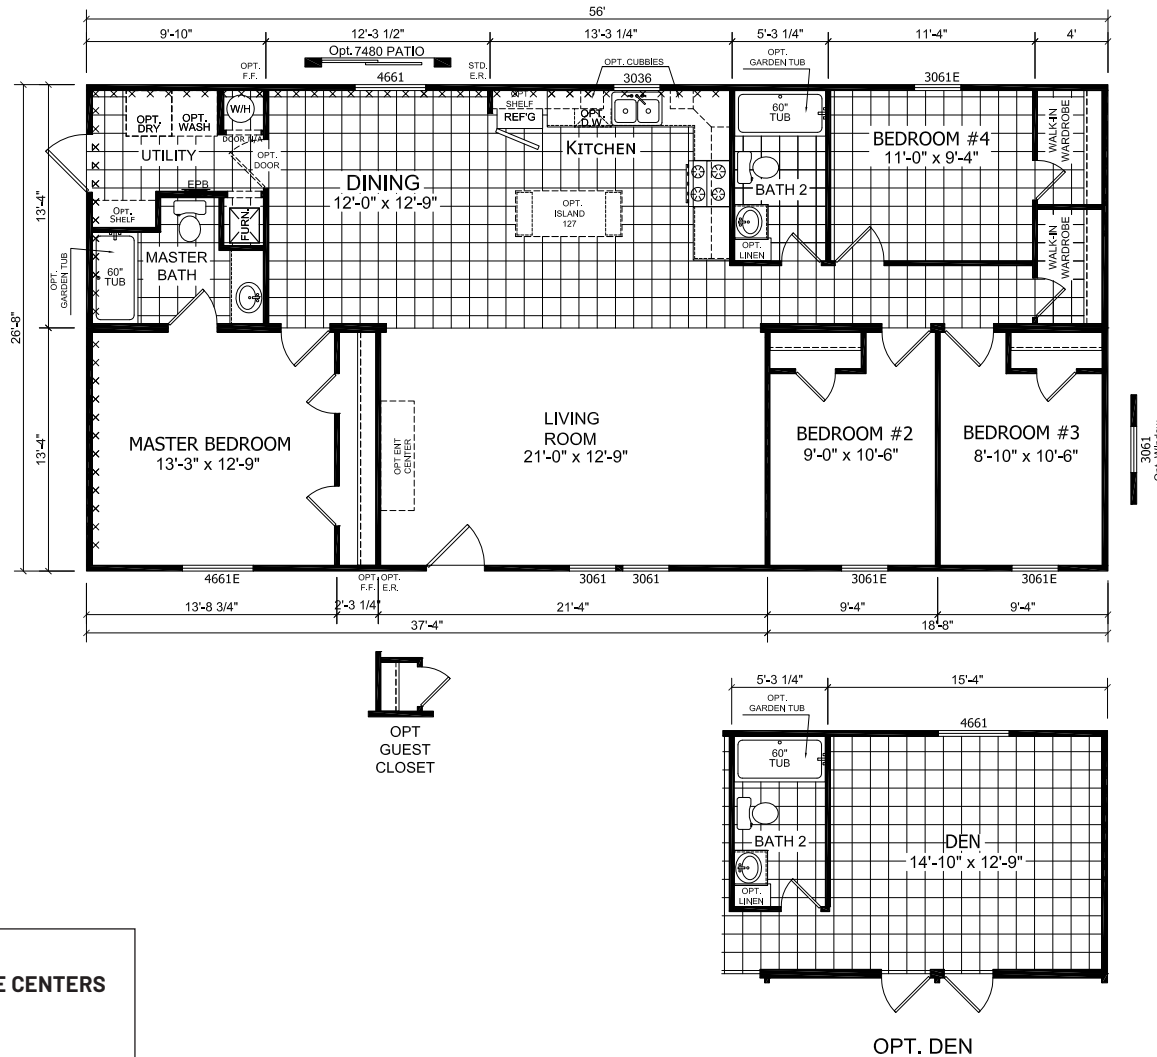

# Meadow Rose

Dutch Edge II Multi-Section Series

1,483 SQ. FT. (Approximate) 4 Bedroom, 2 Bath

Last Updated: 2-14-22

**FACTORY EXPO HOME CENTERS**  
 6855 West 700 South  
 Topeka, IN 46571

**FactoryDirectMobileHomes.com | 1-800-581-5380**