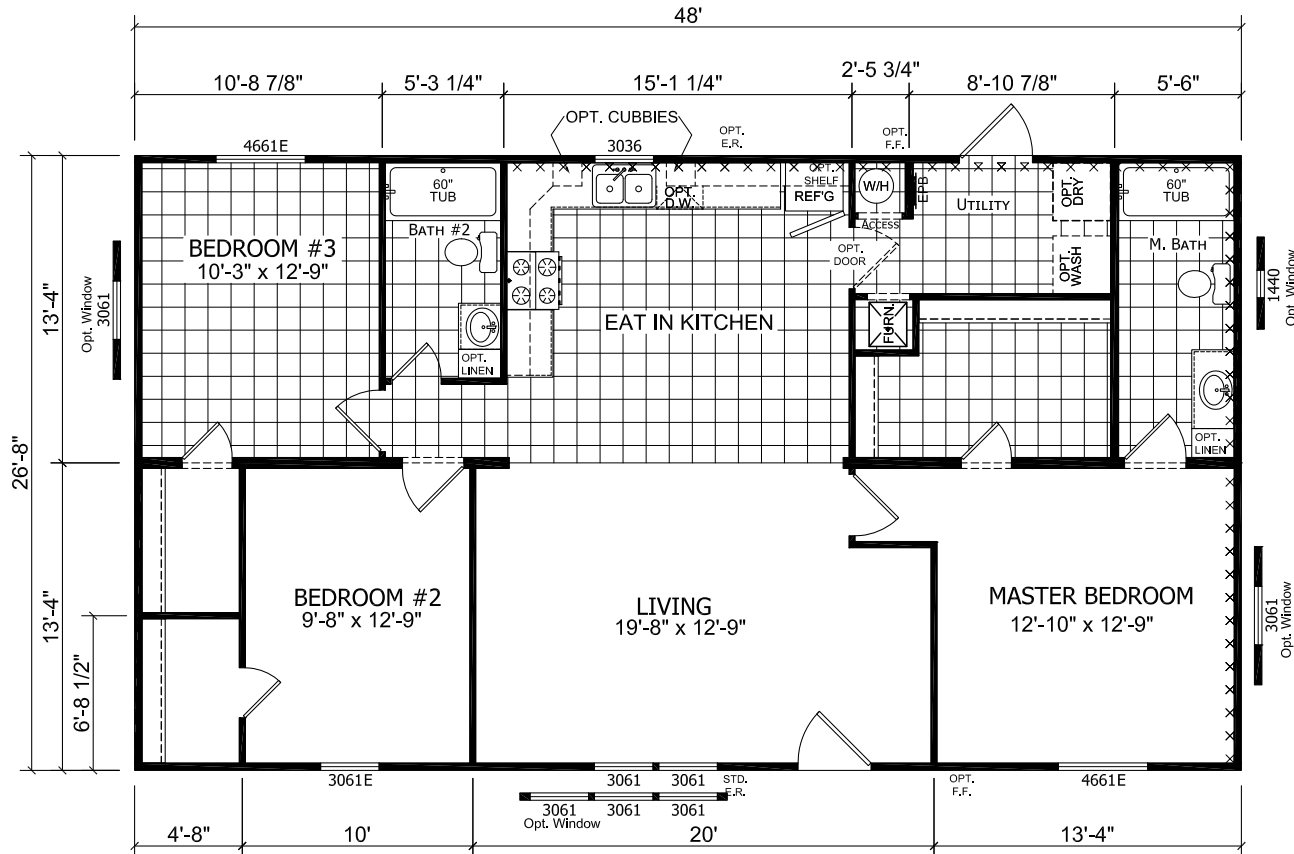

# Meadow Oak

Dutch Edge II Multi-Section Series

1,280 SQ. FT. (Approximate) 3 Bedroom, 2 Bath

Last Updated: 2-14-22

OPT GUEST CLOSET

**FACTORY EXPO HOME CENTERS**  
6855 West 700 South  
Topeka, IN 46571

**FactoryDirectMobileHomes.com | 1-800-581-5380**