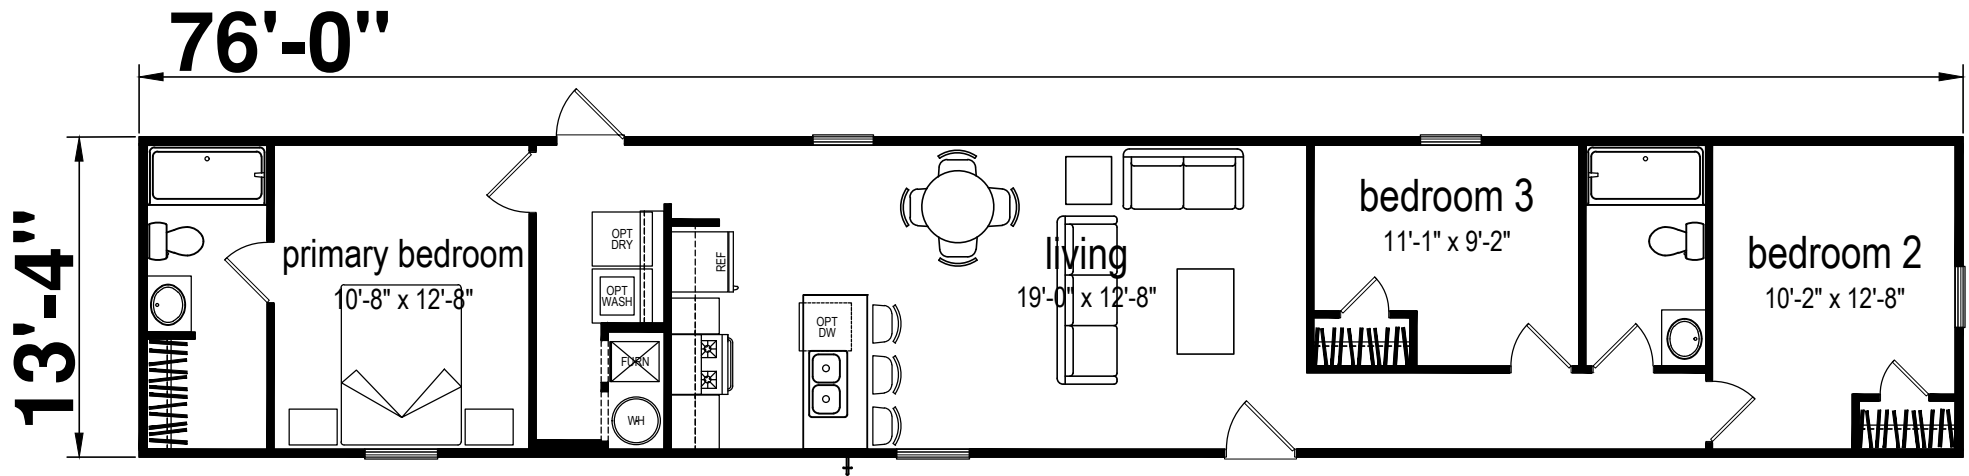

# McNabb

Prime Series

1,013 SQ. FT. (Approximate) 3 Bedroom, 2 Bath

CHAMPION  
HOMES CENTER

Last Updated: 2-13-24

**CHAMPION HOMES CENTER**  
6855 West 700 South  
Topeka, IN 46571

**FactoryDirectMobileHomes.com | 1-800-581-5380**