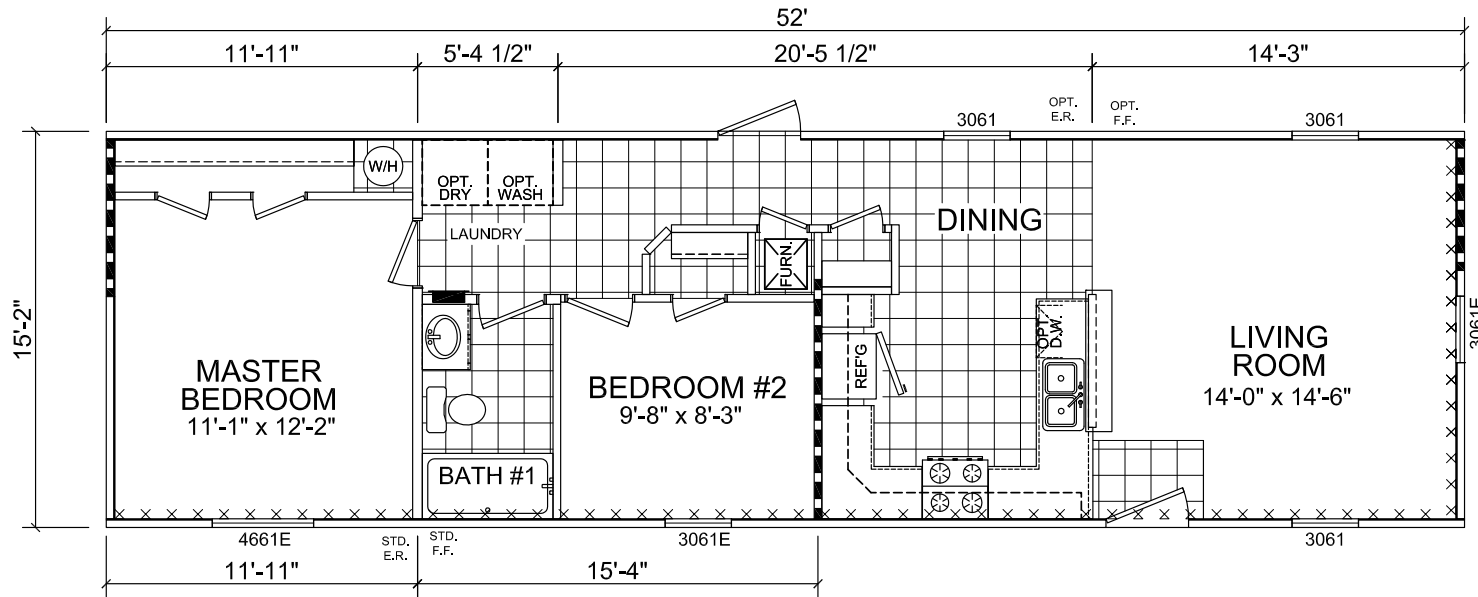

McGregor

Dutch Diamond II Series

787 SQ. FT. (Approximate) 2 Bedroom, 1 Bath

Last Updated: 2-11-22

OPT. PORCH
(DOOR MOVES W/ PORCH)

FACTORY EXPO HOME CENTERS

6855 West 700 South
Topeka, IN 46571

FactoryDirectMobileHomes.com | 1-800-581-5380