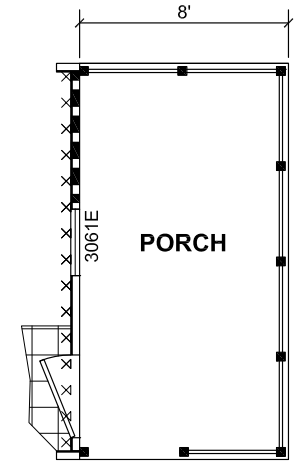

McGregor

Dutch Diamond II Series

787 SQ. FT. (Approximate) 2 Bedroom, 1 Bath

Last Updated: 2-11-22

OPT. PORCH
(DOOR MOVES W/ PORCH)

FACTORY EXPO HOME CENTERS

6855 West 700 South
Topeka, IN 46571

FactoryDirectMobileHomes.com | 1-800-581-5380