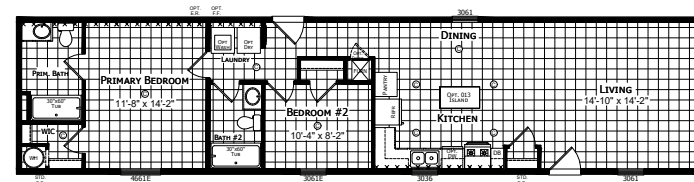

Matson

Dutch Aspire - Single Section Series

1,001 SQ. FT. (Approximate) 2 Bedroom, 2 Bath

Last Updated: 10-16-23

CHAMPION HOMES CENTER
6855 West 700 South
Topeka, IN 46571

FactoryDirectMobileHomes.com | 1-800-581-5380