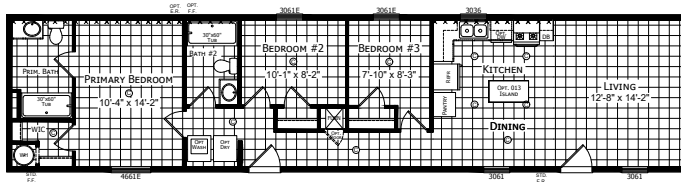

Matson

Dutch Aspire - Single Section Series

1,001 SQ. FT. (Approximate) 2 Bedroom, 2 Bath

Last Updated: 10-16-23

CHAMPION HOMES CENTER
6855 West 700 South
Topeka, IN 46571

FactoryDirectMobileHomes.com | 1-800-581-5380