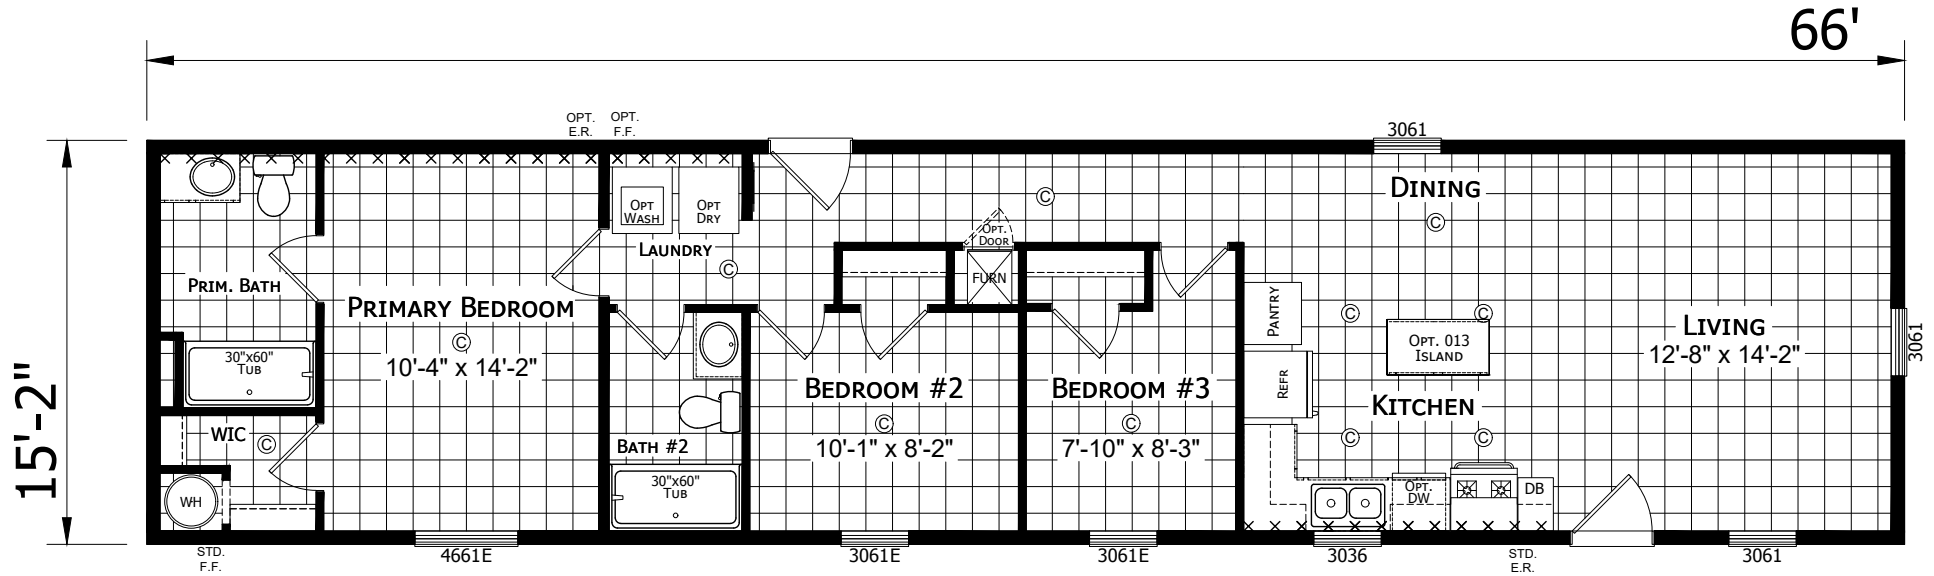

Matson

Dutch Aspire - Single Section Series

1,001 SQ. FT. (Approximate) 2 Bedroom, 2 Bath

Last Updated: 10-16-23

CHAMPION HOMES CENTER
6855 West 700 South
Topeka, IN 46571

FactoryDirectMobileHomes.com | 1-800-581-5380