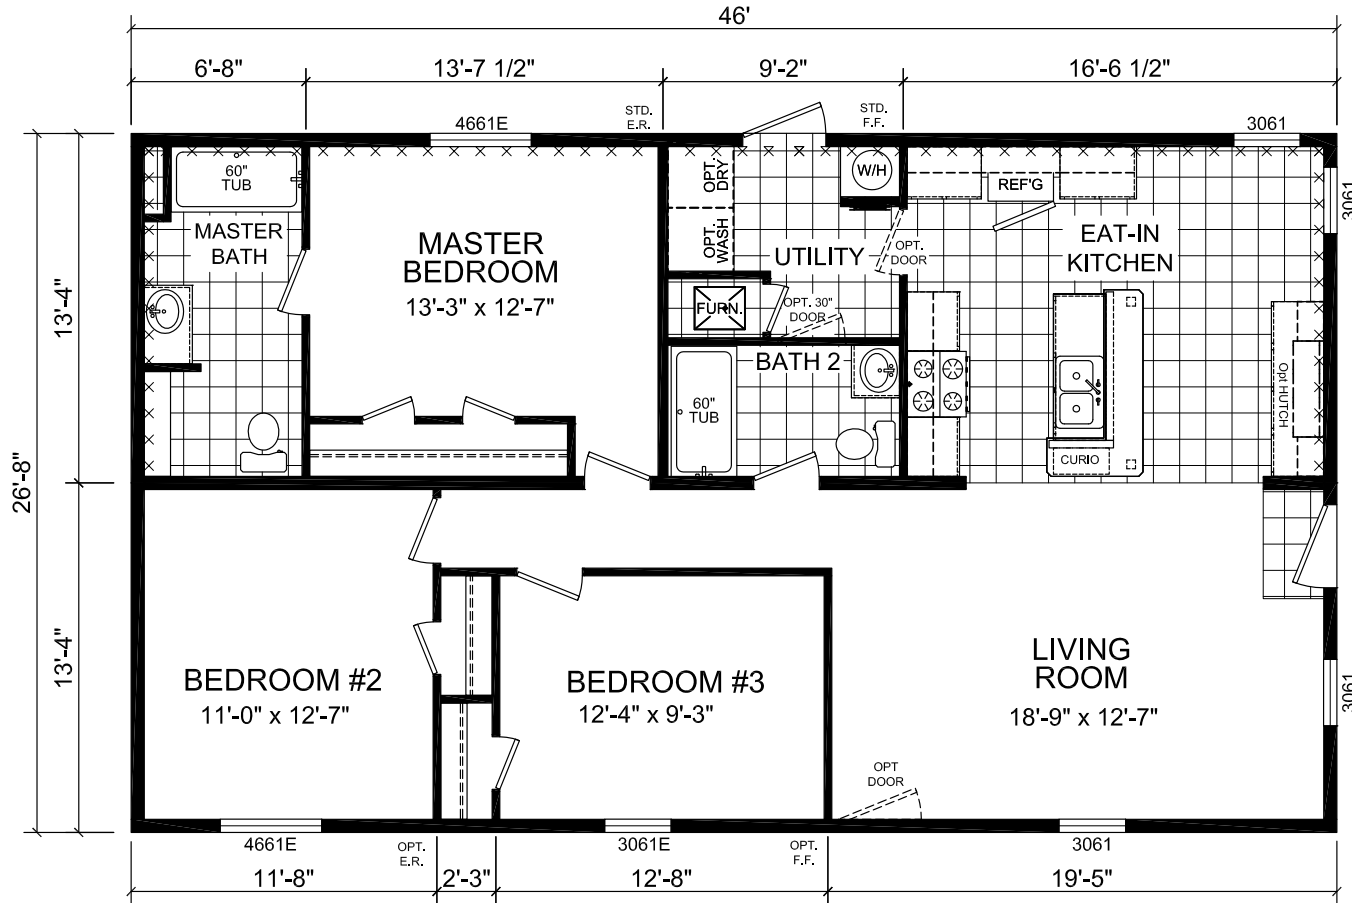

Marshall

Dutch Diamond - Multi-Section Series

1,226 SQ. FT. (Approximate) 3 Bedroom, 2 Bath

Last Updated: 2-11-22

FACTORY EXPO HOME CENTERS
 6855 West 700 South
 Topeka, IN 46571

FactoryDirectMobileHomes.com | 1-800-581-5380