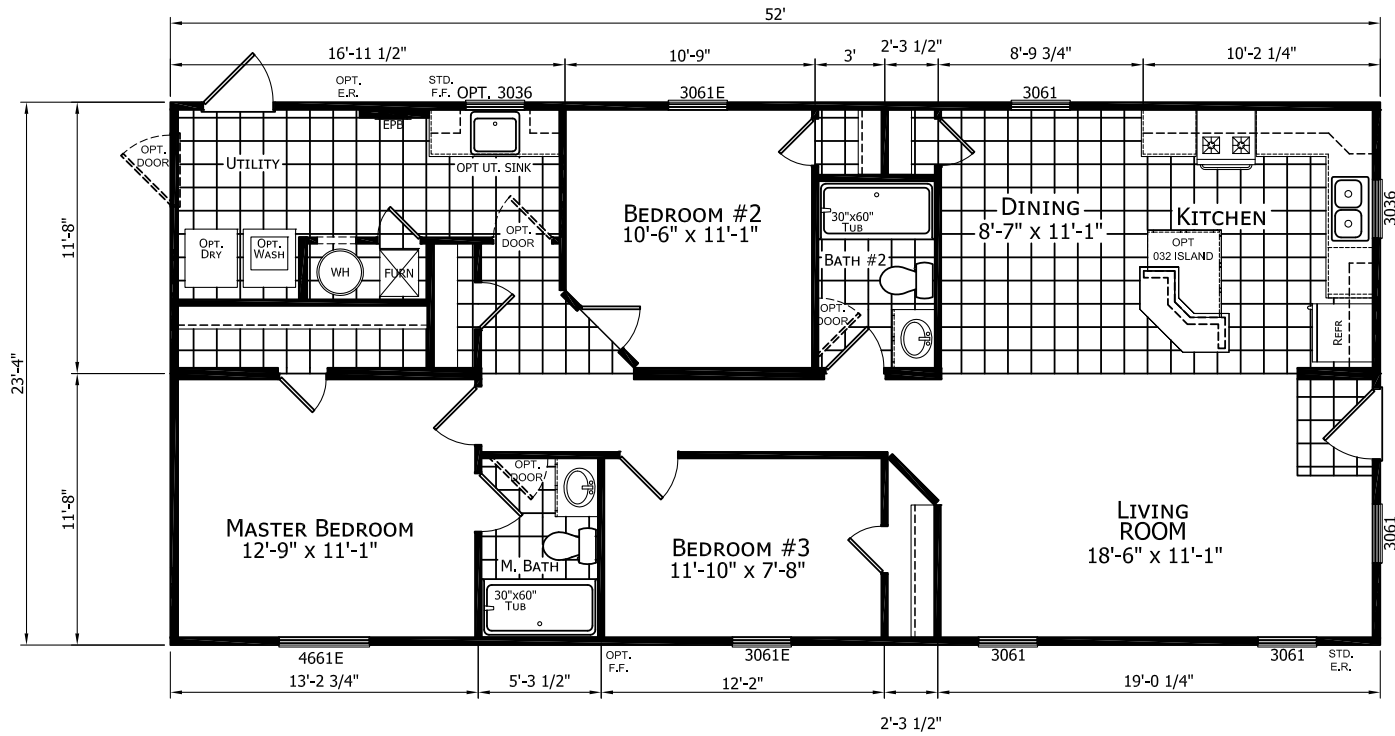

Markleville

Dutch Diamond - Lifestyle Series

1,248 SQ. FT. (Approximate) 3 Bedroom, 2 Bath

Last Updated: 2-11-22

OPTIONAL PORCH

FACTORY EXPO HOME CENTERS
6855 West 700 South
Topeka, IN 46571

FactoryDirectMobileHomes.com | 1-800-581-5380