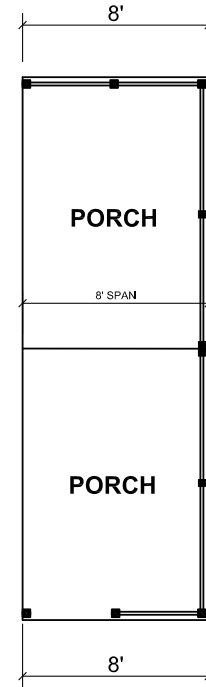

Markleville

Dutch Diamond - Lifestyle Series

1,248 SQ. FT. (Approximate) 3 Bedroom, 2 Bath

Last Updated: 2-11-22

OPTIONAL PORCH

FACTORY EXPO HOME CENTERS
6855 West 700 South
Topeka, IN 46571

FactoryDirectMobileHomes.com | 1-800-581-5380