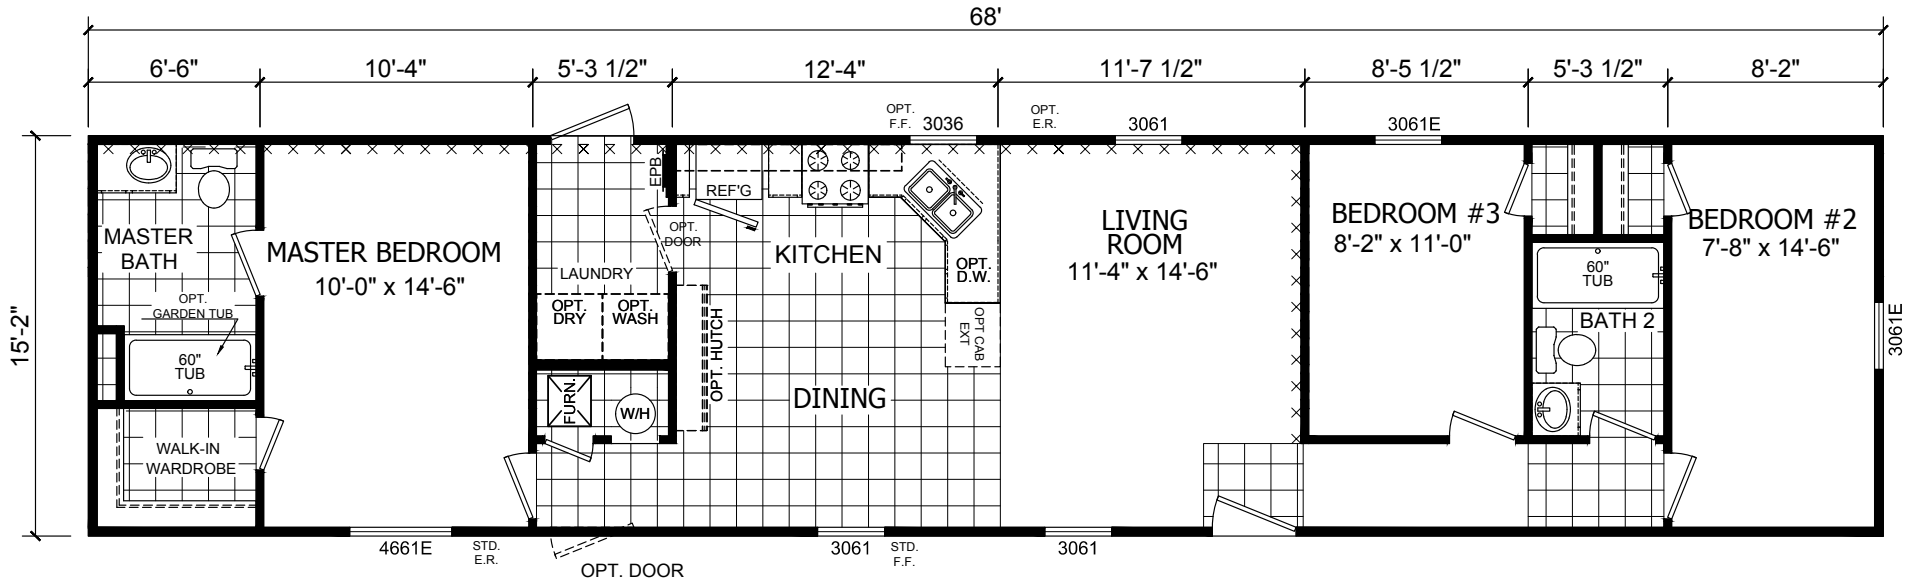

Maplecrest

Dutch Diamond II Series

1,031 SQ. FT. (Approximate) 3 Bedroom, 2 Bath

Last Updated: 2-11-22

FACTORY EXPO HOME CENTERS
 6855 West 700 South
 Topeka, IN 46571

FactoryDirectMobileHomes.com | 1-800-581-5380