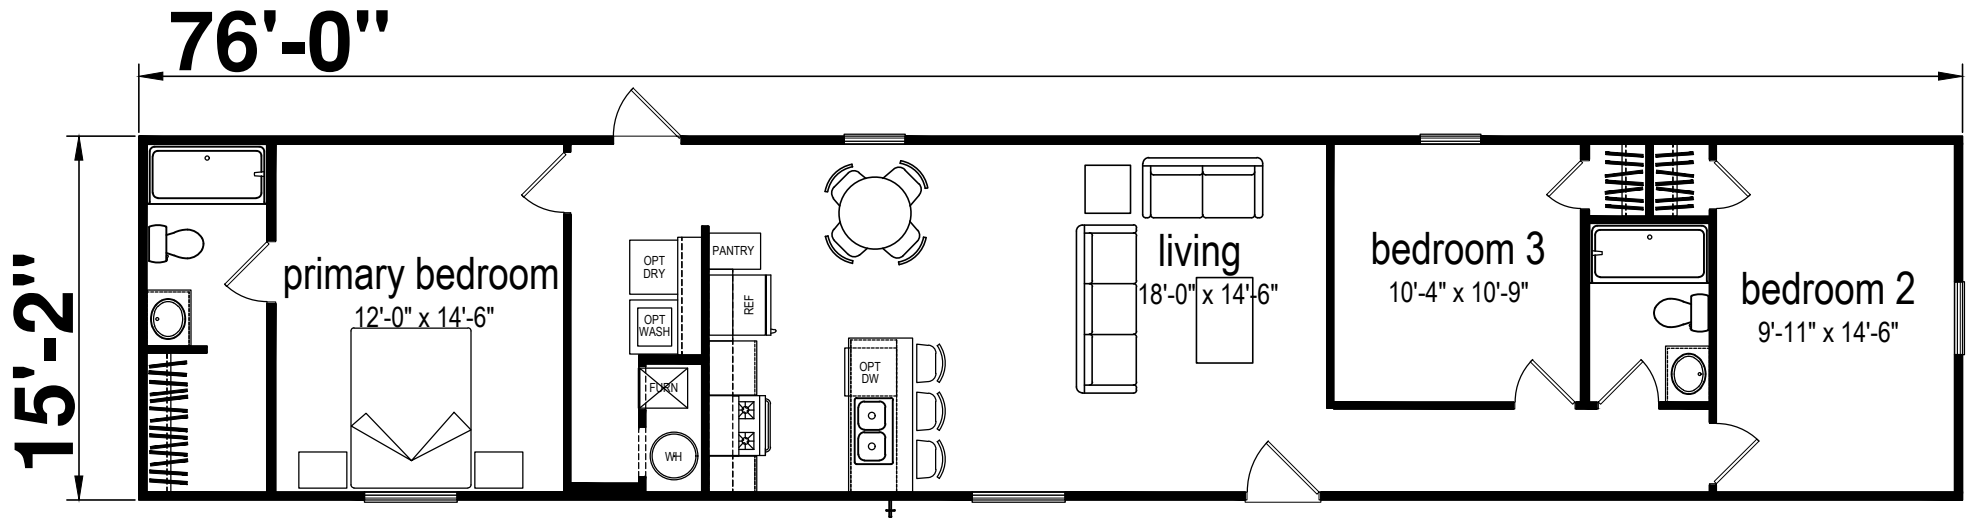

Maiden

Prime Series

1,533 SQ. FT. (Approximate) 3 Bedroom, 2 Bath

CHAMPION[®]
HOMES CENTER

Last Updated: 2-13-24

CHAMPION HOMES CENTER
6855 West 700 South
Topeka, IN 46571

FactoryDirectMobileHomes.com | 1-800-581-5380