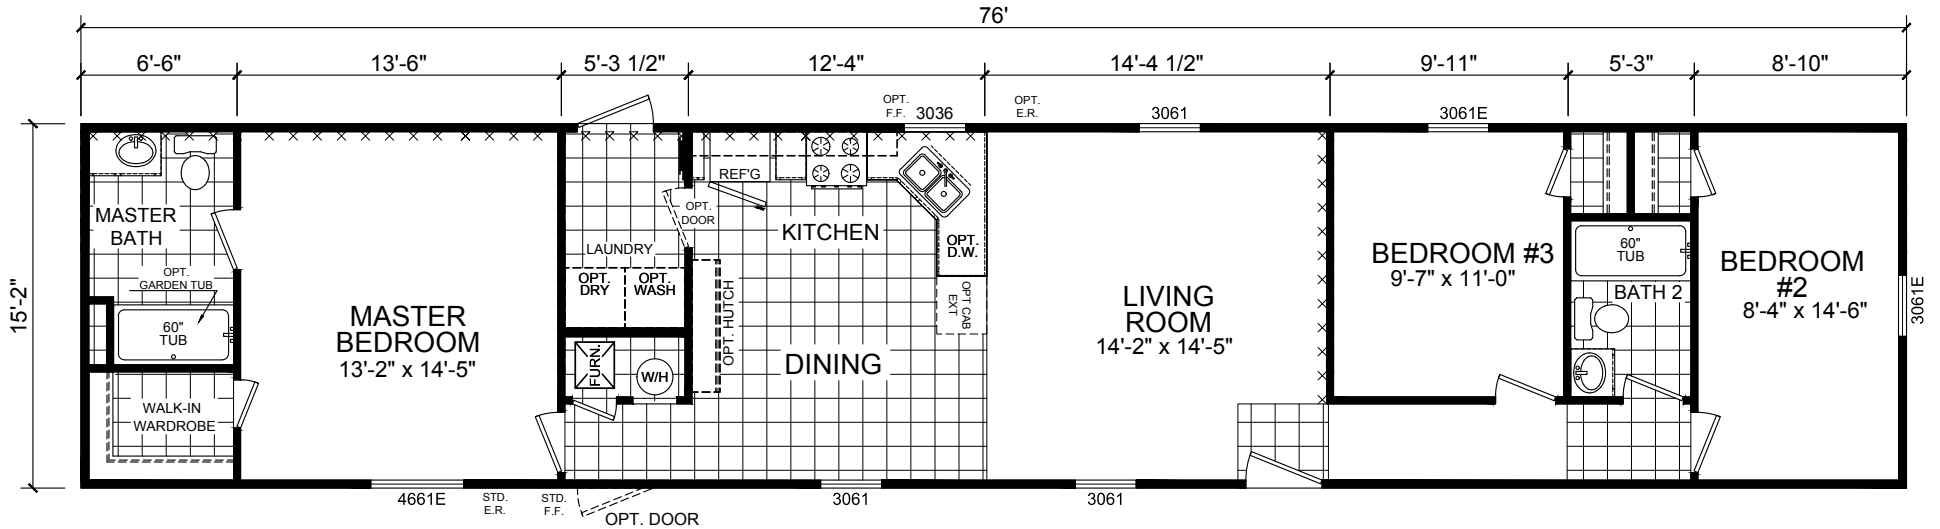

Macon

Dutch Diamond II Series

1,152 SQ. FT. (Approximate) 3 Bedroom, 2 Bath

Last Updated: 2-11-22

FACTORY EXPO HOME CENTERS
 6855 West 700 South
 Topeka, IN 46571

FactoryDirectMobileHomes.com | 1-800-581-5380