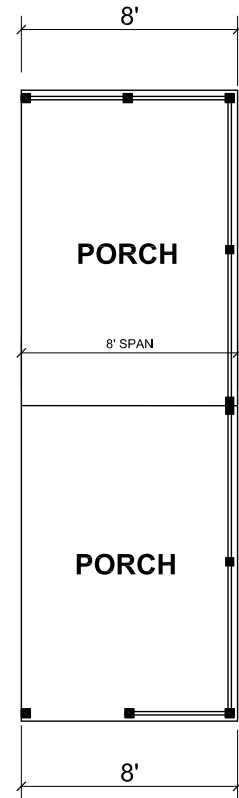

Luxhaven

Dutch Diamond - Lifestyle Series

1,056 SQ. FT. (Approximate) 3 Bedroom, 2 Bath

Last Updated: 2-11-22

OPTIONAL PORCH

FACTORY EXPO HOME CENTERS
6855 West 700 South
Topeka, IN 46571

FactoryDirectMobileHomes.com | 1-800-581-5380