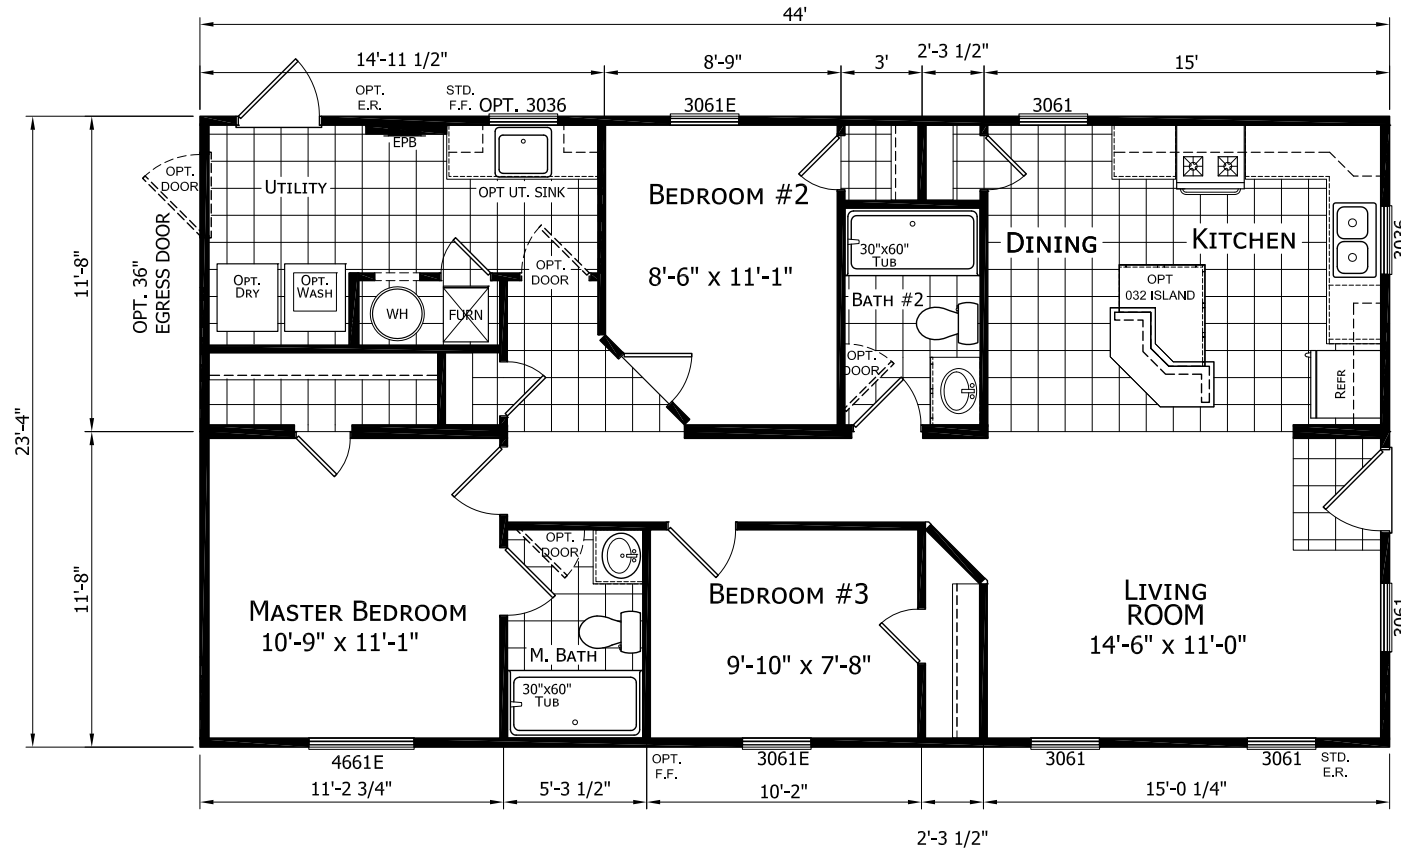

Luxhaven

Dutch Diamond - Lifestyle Series

1,056 SQ. FT. (Approximate) 3 Bedroom, 2 Bath

Last Updated: 2-11-22

OPTIONAL PORCH

FACTORY EXPO HOME CENTERS
6855 West 700 South
Topeka, IN 46571

FactoryDirectMobileHomes.com | 1-800-581-5380