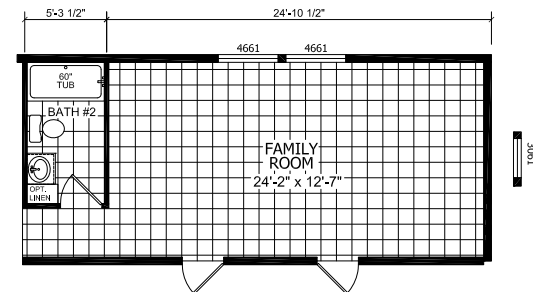

Lovette

Dutch Edge II Multi-Section Series

1,813 SQ. FT. (Approximate) 3 Bedroom, 2 Bath

Last Updated: 2-14-22

OPT. BEDROOM #5

OPT. FAMILY ROOM

FACTORY EXPO HOME CENTERS
6855 West 700 South
Topeka, IN 46571