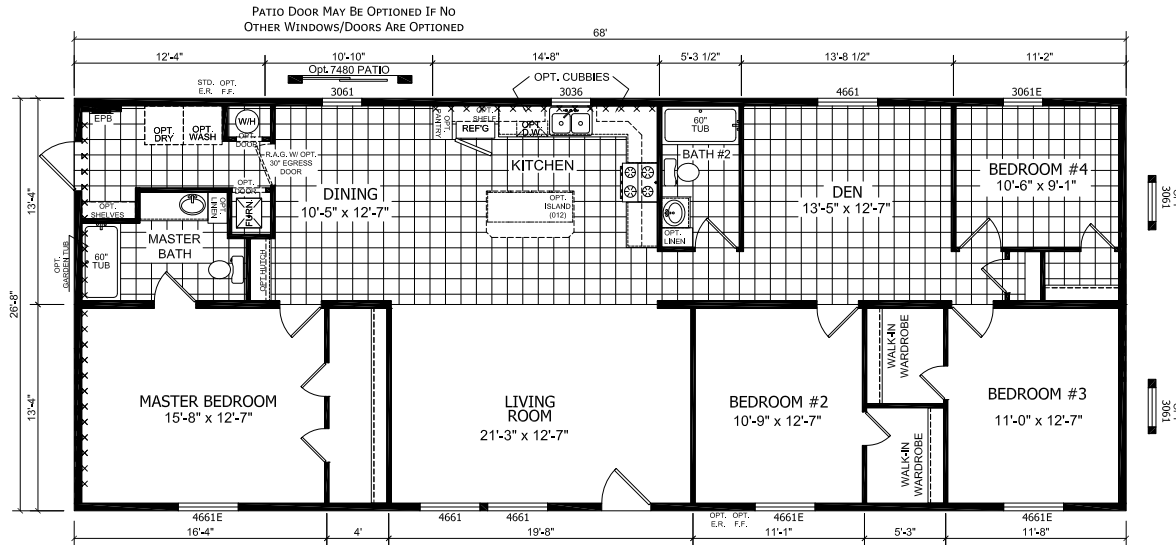

Lovette

Dutch Edge II Multi-Section Series

1,813 SQ. FT. (Approximate) 3 Bedroom, 2 Bath

Last Updated: 2-14-22

OPT. BEDROOM #5

OPT. FAMILY ROOM

FACTORY EXPO HOME CENTERS
6855 West 700 South
Topeka, IN 46571