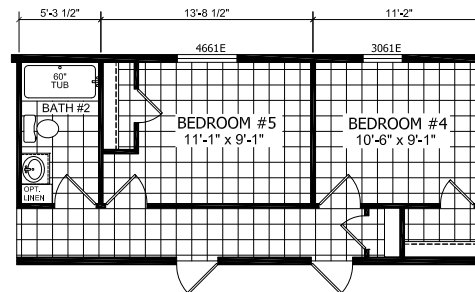

Lovette

Dutch Edge II Multi-Section Series

1,813 SQ. FT. (Approximate) 3 Bedroom, 2 Bath

Last Updated: 2-14-22

OPT. BEDROOM #5

OPT. FAMILY ROOM

FACTORY EXPO HOME CENTERS
6855 West 700 South
Topeka, IN 46571