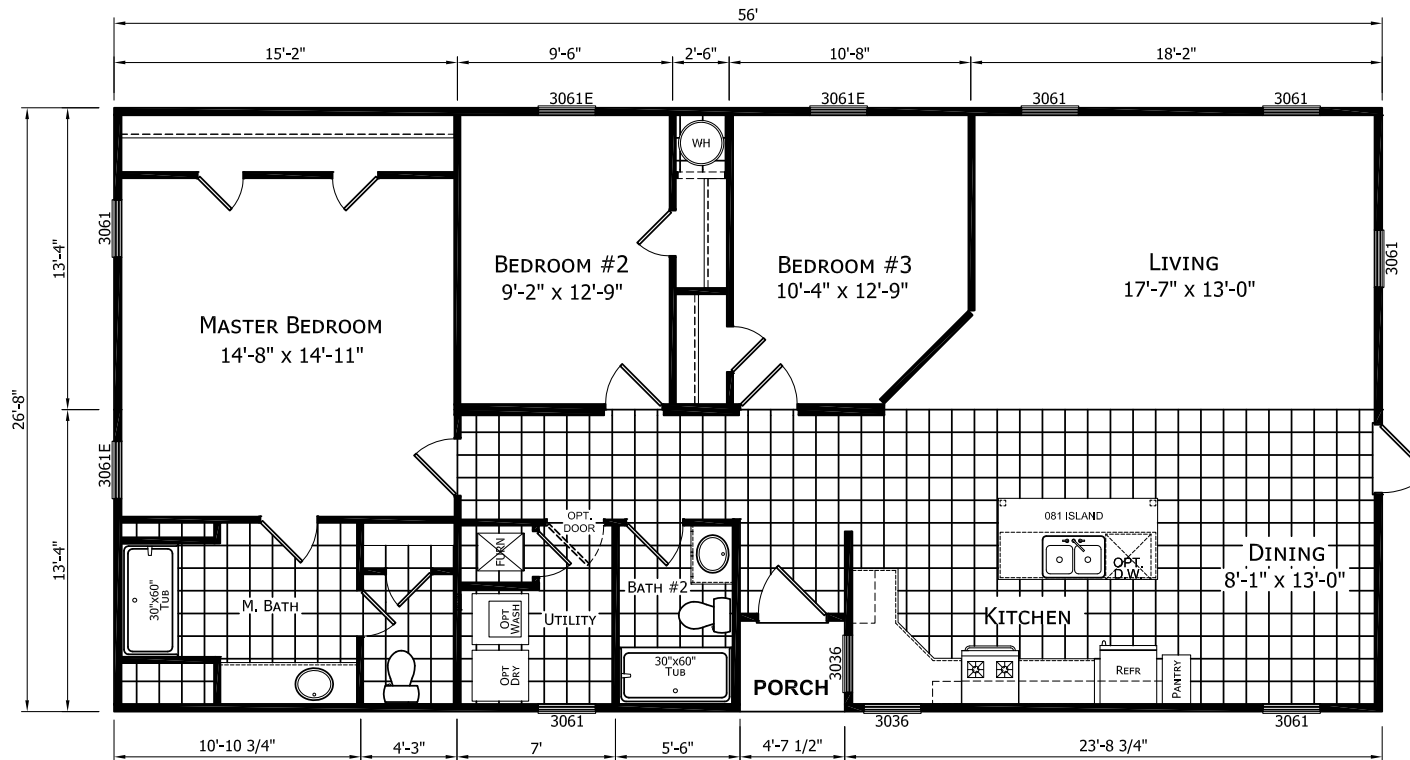

# Loree

Dutch Diamond - Lifestyle Series

1,512 SQ. FT. (Approximate) 3 Bedroom, 2 Bath

Last Updated: 2-11-22

OPTIONAL PORCH

**FACTORY EXPO HOME CENTERS**  
 6855 West 700 South  
 Topeka, IN 46571

**FactoryDirectMobileHomes.com | 1-800-581-5380**